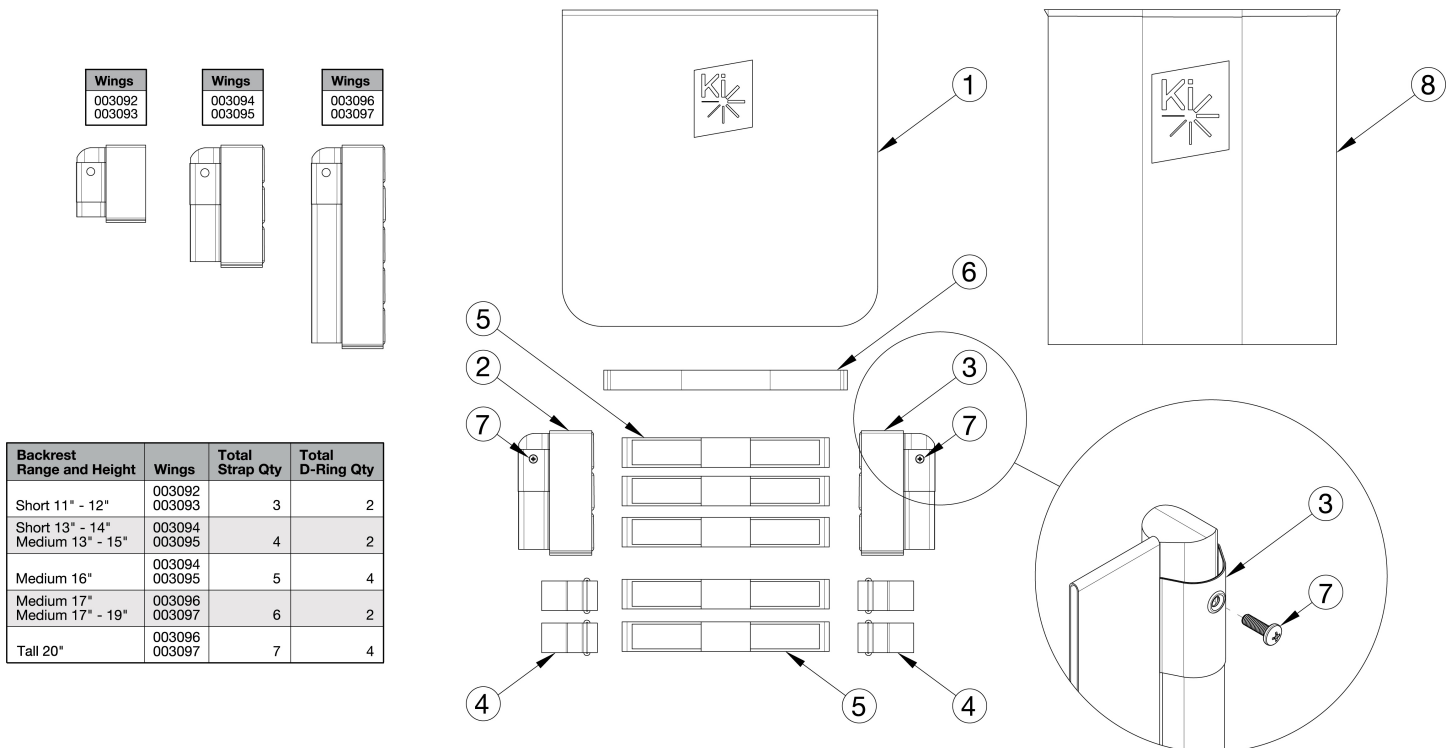

Rigid Tension Adjustable Back Upholstery

Backrest Range and Height	Wings	Total Strap Qty	Total D-Ring Qty
Short 11" - 12"	003092 003093	3	2
Short 13" - 14" Medium 13" - 15"	003094 003095	4	2
Medium 16"	003094 003095	5	4
Medium 17" Medium 17" - 19"	003096 003097	6	2
Tall 20"	003096 003097	7	4

Assemblies contain the cover, amount of straps and d-rings used for the tallest height listed in the assembly. Attaching hardware is not included with the back upholstery assemblies. Tension Straps (6a-6f) are based on seat width and used with the combination of Fold Down Push Handle and Tension Adjustable Back Upholstery.

Item Number	Part Number	Description	Quantity
1a, 2a, 3a, 4, 5a	111194	Back Upholstery Assembly Tension Adjustable with Standard Cover 10" Wide, 11-12 Height, Rigid	1
1a, 2b, 3b, 4, 5a	506451	Back Upholstery Assembly Tension Adjustable with Standard Cover 10" Wide, 13-14 Height, Rigid	1
1b, 2b, 3b, 4, 5a	506452	Back Upholstery Assembly Tension Adjustable with Standard Cover 10" Wide, 15-16 Height, Rigid	1
1c, 2c, 3c, 4, 5a	506453	Back Upholstery Assembly Tension Adjustable with Standard Cover 10" Wide, 17-20 Height, Rigid	1
1d, 2a, 3a, 4, 5b	111195	Back Upholstery Assembly Tension Adjustable with Standard Cover 11" Wide, 11-12 Height, Rigid	1
1d, 2b, 3b, 4, 5b	506454	Back Upholstery Assembly Tension Adjustable with Standard Cover 11" Wide, 13-14 Height, Rigid	1
1e, 2b, 3b, 4, 5b	506455	Back Upholstery Assembly Tension Adjustable with Standard Cover 11" Wide, 15-16 Height, Rigid	1
1f, 2c, 3c, 4, 5b	506456	Back Upholstery Assembly Tension Adjustable with Standard Cover 11" Wide, 17-20 Height, Rigid	1