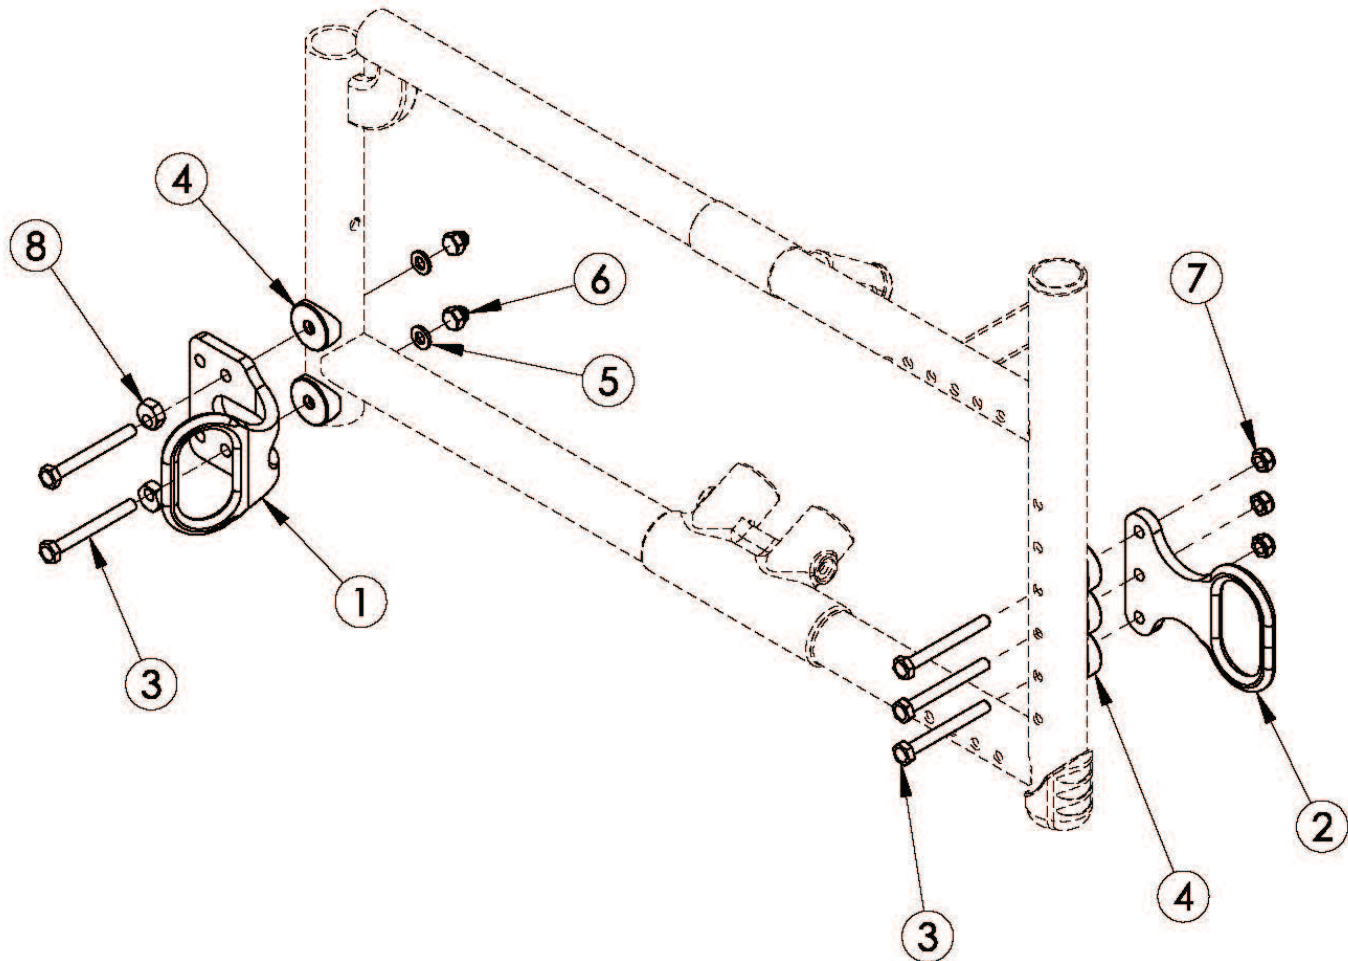

# Catalyst 5Vx Transit

Notice: Chair configuration review prior to parts being quoted or ordered. Not available with Heavy Duty Option or Removable Seat Pan.

Item Number	Part Number	Description	Quantity
1-2, 3a-3c, 4-8	500548	Transit Bracket Retrofit Kit CAT5 / SPARK <i>Not available with Heavy Duty Option. This kit is a complete retrofit, containing a pair of front and rear transit brackets and hardware.</i>	1
3a	101826	M6 x 50 HHCS Blk Zn <i>Use quantity 2 if only Transit is present; Use quantity 1 if Transit and Anti-Tip bracket are present</i>	4
3b	100676	M6 x 55 CLS10.9 DIN931 HHCS ZC <i>Use quantity 2 if Transit and Anti-Tip bracket are present. Use quantity 1 if Swing Away Arm bracket, Transit, and Anti-Tip bracket are present</i>	4

Item Number	Part Number	Description	Quantity
3c	100677	M6 x 60 CLS10.9 DIN931 HHCS ZC <i>Used to attach Front Transit Bracket. Use quantity 2 if Transit, Anti-Tip bracket and Swing Away Arm bracket are present</i>	4
4	000056	Saddle 1 1/8"	10
5	100746	M6 Flat Washer Blk Zn	4
6	100558	M6 Nyl Ins Domed Cap L/N Zc	4
7	100658	M6 Nylock Nut Blk Zn	6
8	100510	Eccentric Washer	4