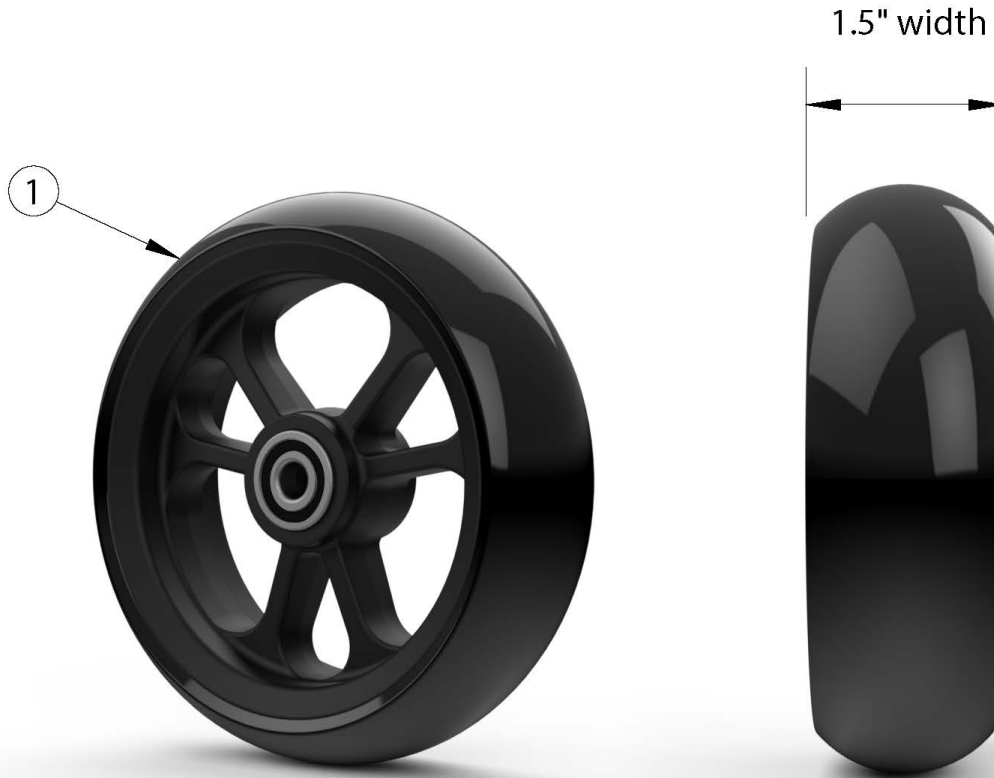

Rogue Casters - 1.5" Poly

If changing size of casters, new forks may be needed.

Item Number	Part Number	Description	Quantity
1a	111842	Caster 4 x 1.5" Poly <i>Replaced part numbers 100809 and 102353</i>	1
1b	111843	Caster 5 x 1.5" Poly <i>Replaced part numbers 100807 and 103014</i>	1
1c	111844	Caster 6 x 1.5" Poly <i>Replaced part number 100786</i>	1