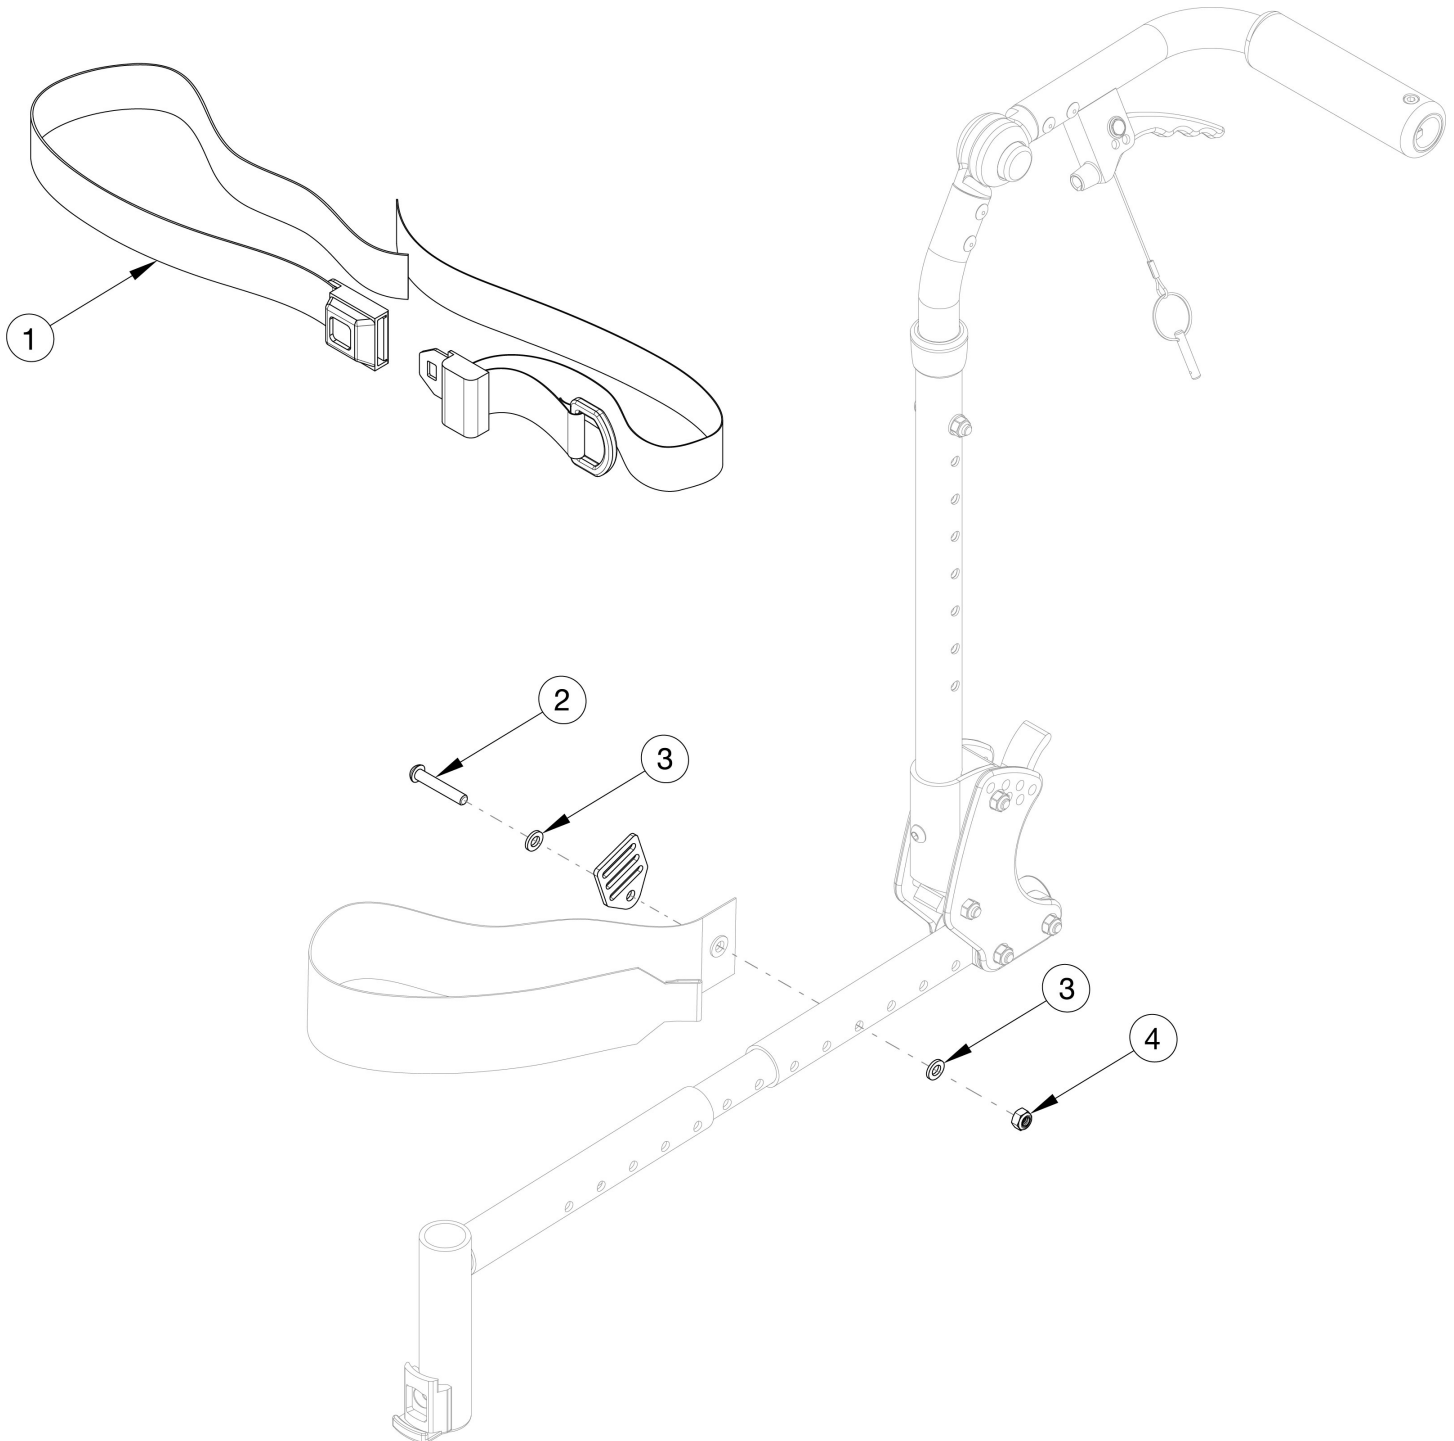

Flip Pelvic Positioning Belts - 1.5" Auto Buckle and Hardware

Item Number	Part Number	Description	Quantity
1 - 4	100595	Belt Pelvic Positioning 1.5" Auto Buckle 56"	1
2 - 4	102919	Seat Belt Mounting Hardware Flip / Liberty / Arc (PAIR)	1