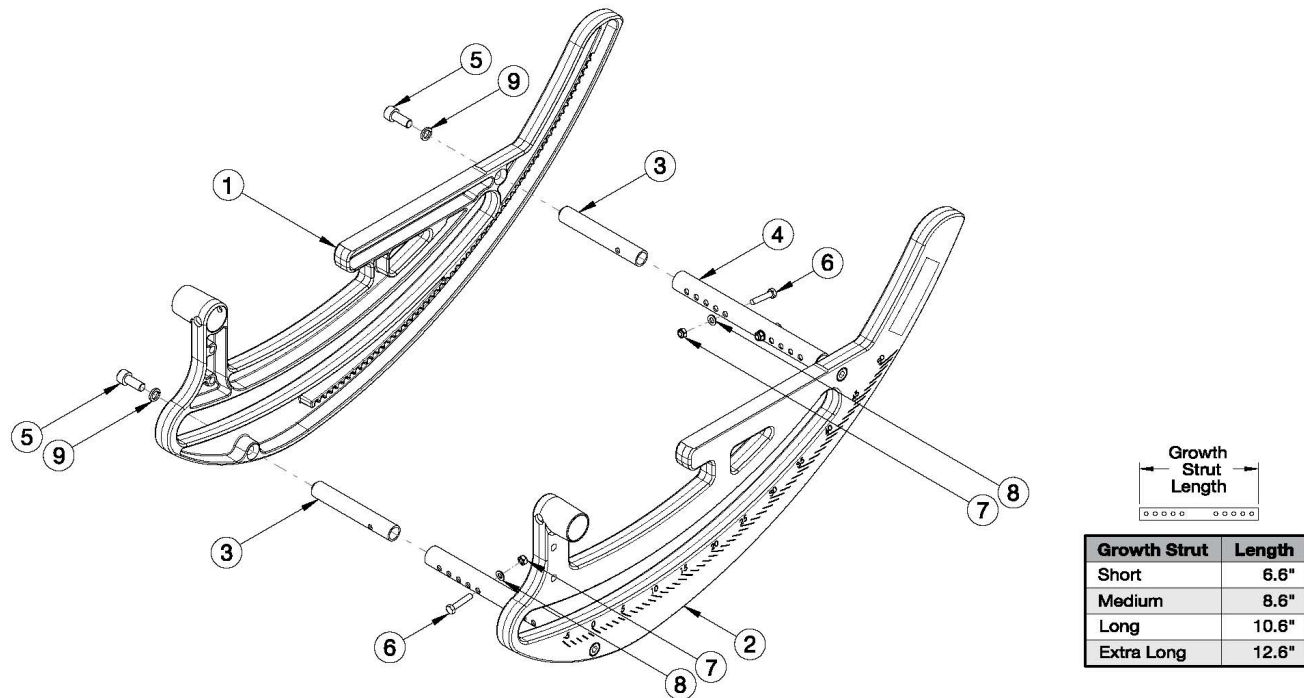

Focus CR Rotary Frame

Rotary Frame Assemblies and Growth Struts based on Frame Width Range

Item Number	Part Number	Description	Quantity
1a	505488	Rotary Frame Right, Focus <i>Replacement for 001000INST</i>	1
1b	505301	Rotary Frame with Transit Right <i>Contains Rotary Frame with Transit Bracket and Retrofit Instructions (Transit not shown in image). If wanting to retrofit the Transit option, please see the Focus CR Transit page.</i>	1
2a	505489	Rotary Frame Left, Focus <i>Replacement for 001001INST</i>	1
2b	505302	Rotary Frame with Transit Left <i>Contains Rotary Frame with Transit Bracket and Retrofit Instructions (Transit not shown in image). If wanting to retrofit the Transit option, please see the Focus CR Transit page.</i>	1
1a, 2a, 3, 4a, 5 - 9	501069	Rotary Frame Assembly Small Focus	1
1a, 2a, 3, 4b, 5 - 9	501070	Rotary Frame Assembly Medium Focus	1
1a, 2a, 3, 4c, 5 - 9	501071	Rotary Frame Assembly Large Focus	1
1a, 2a, 3, 4d, 5 - 9	114274	Rotary Frame Assembly X-Large Focus	1