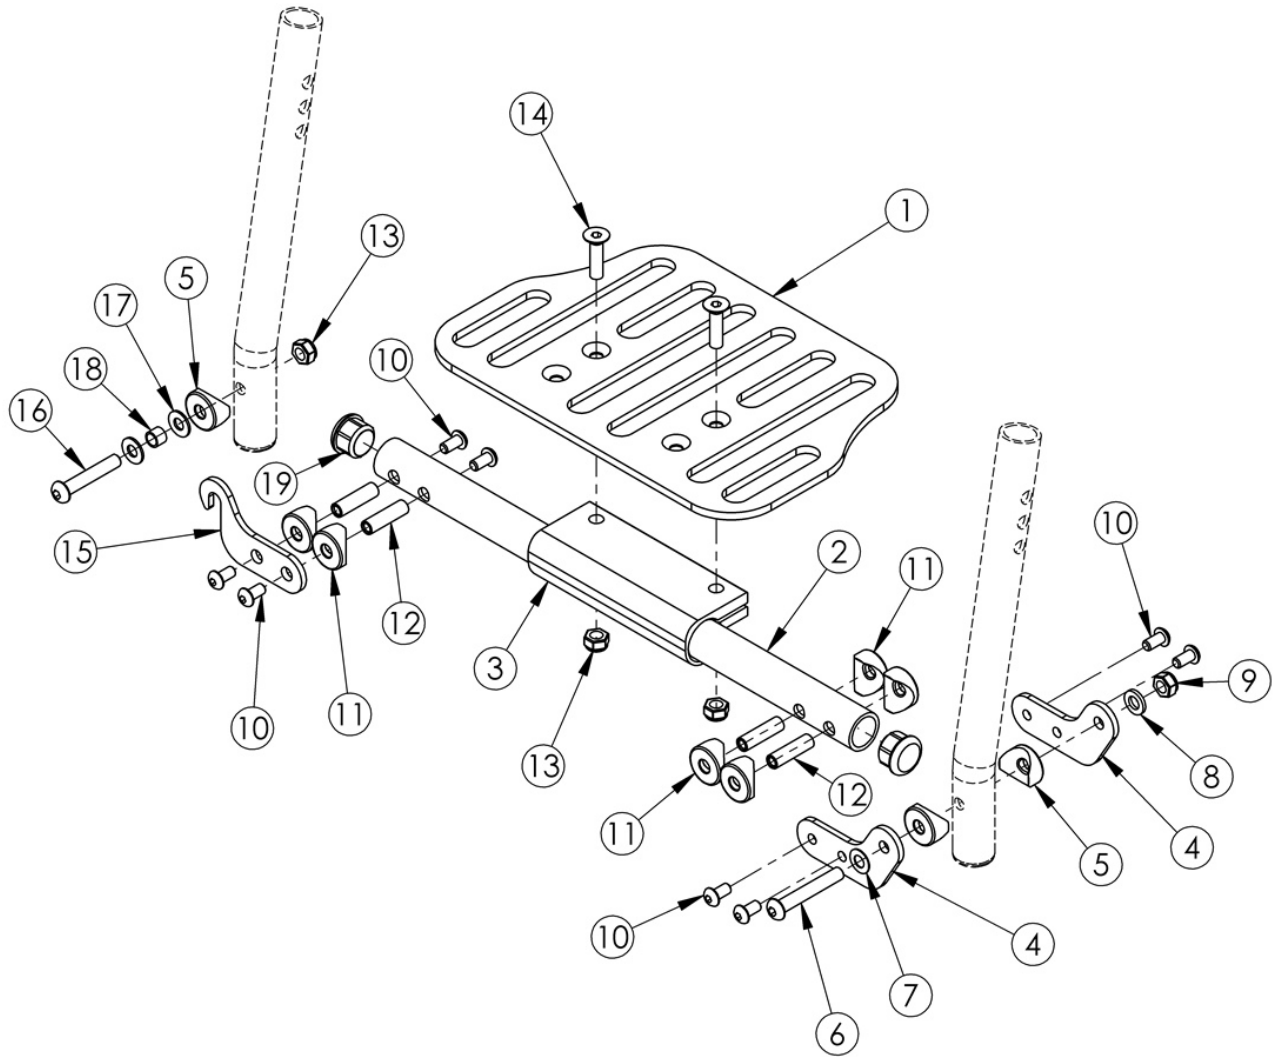

Catalyst 5 Footplates - One Piece Flip Up

Assemblies are based on seat width. <p>
Only compatible with extension tube hangers.

Item Number	Part Number	Description	Quantity	Retail
3-19	112894	Hardware Assembly for One Piece Flip Up Footplate	1	\$142.47
1a, 2a, 3-19	500517	Footrest Assembly One Piece Flip 14" Wide	1	\$180.50
1a, 2b, 3-19	500518	Footrest Assembly One Piece Flip 15" Wide	1	\$180.50
1a, 2c, 3-19	500519	Footrest Assembly One Piece Flip 16" Wide	1	\$180.50