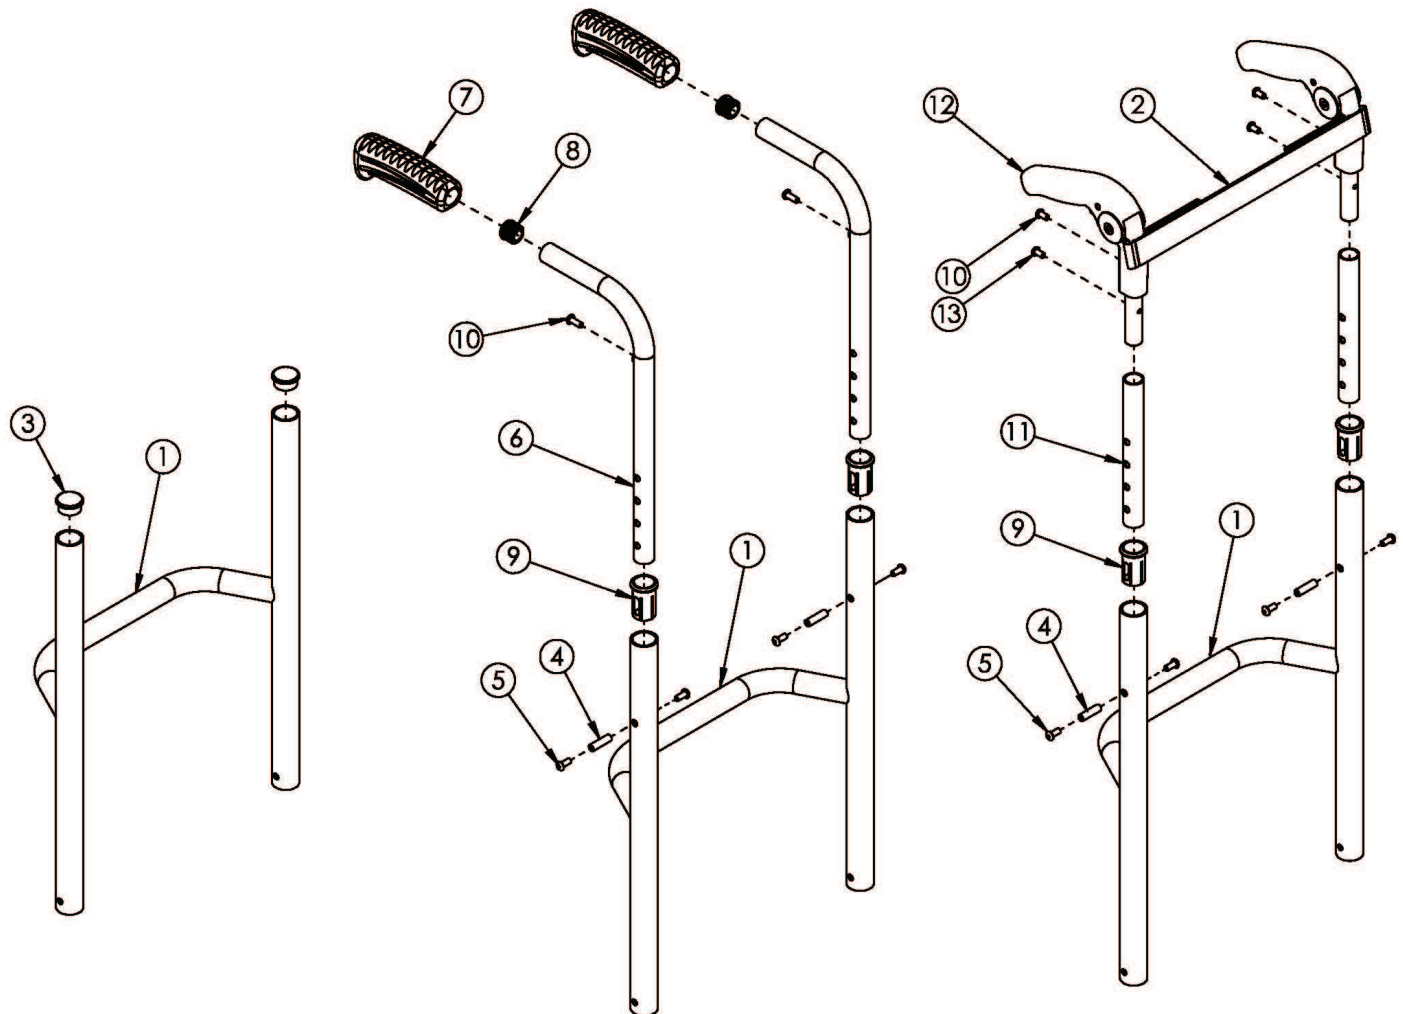

(Discontinued 2) Ethos / Rogue Fixed Height Back Post with Non-Adjustable Height Rigidizer Bar

Effective on Rogue starting with serial number RG0016612. If retrofitting to this backrest on Rogue, a new backrest mount and hardware may be required. Tension Straps (#2) are based on seat width and used in combination with back upholstery.

Item Number	Part Number	Description	Quantity
1a	108722	Fixed Height Rigid Backrest 5", 12" Wide <i>Used with 9" back height with standard or low profile push handles</i>	1
1b	108724	Fixed Height Rigid Backrest 6", 12" Wide <i>Used with 10" back height with standard or low profile push handles or 12" back height with fold down push handles</i>	1
1c	108726	Fixed Height Rigid Backrest 7", 12" Wide <i>Used with 9" back height with omit push handles, 11" back height with standard or low profile push handles or 13" back height with fold down push handles</i>	1