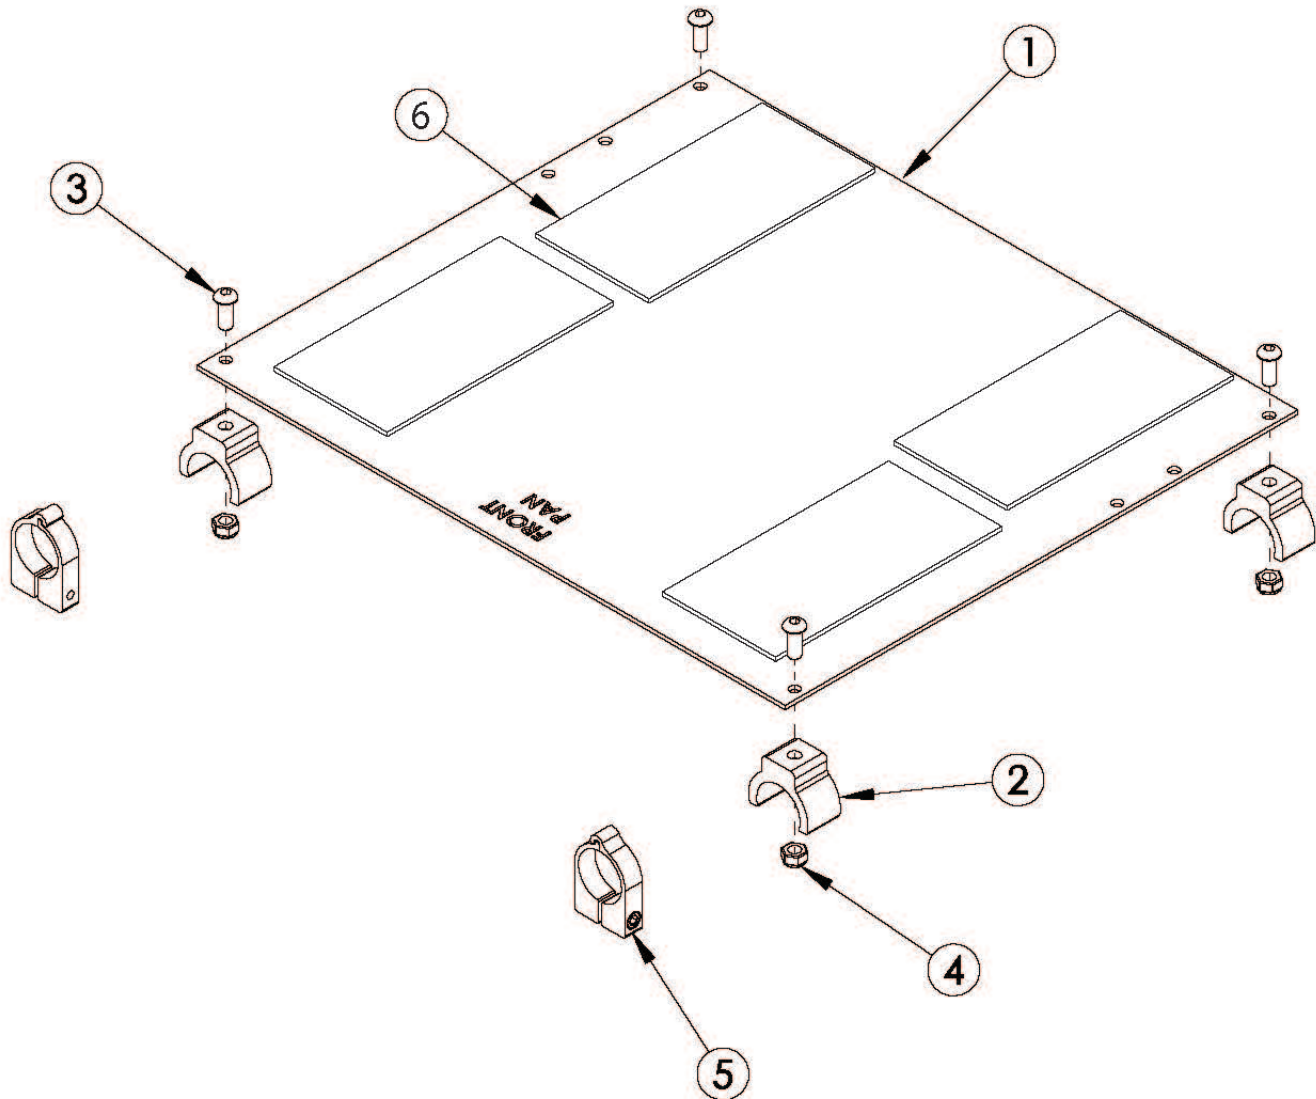

(Discontinued) Spark / Catalyst Aluminum Seat Pan

Part Number	Tape Size	Seat Pan Depth
004458	3" X 4"	10" - 11"
004458 & 004459	3" X 4" & 3" X 5"	12"
004459	3" X 5"	13"
004460	3" X 6"	14" - 22"

This seat pan is used if transit is not present on the chair. The seat pan width and depth measure approximately 0.5" less than the chair size. For a complete seat pan assembly, select the seat pan size needed and hardware kit.