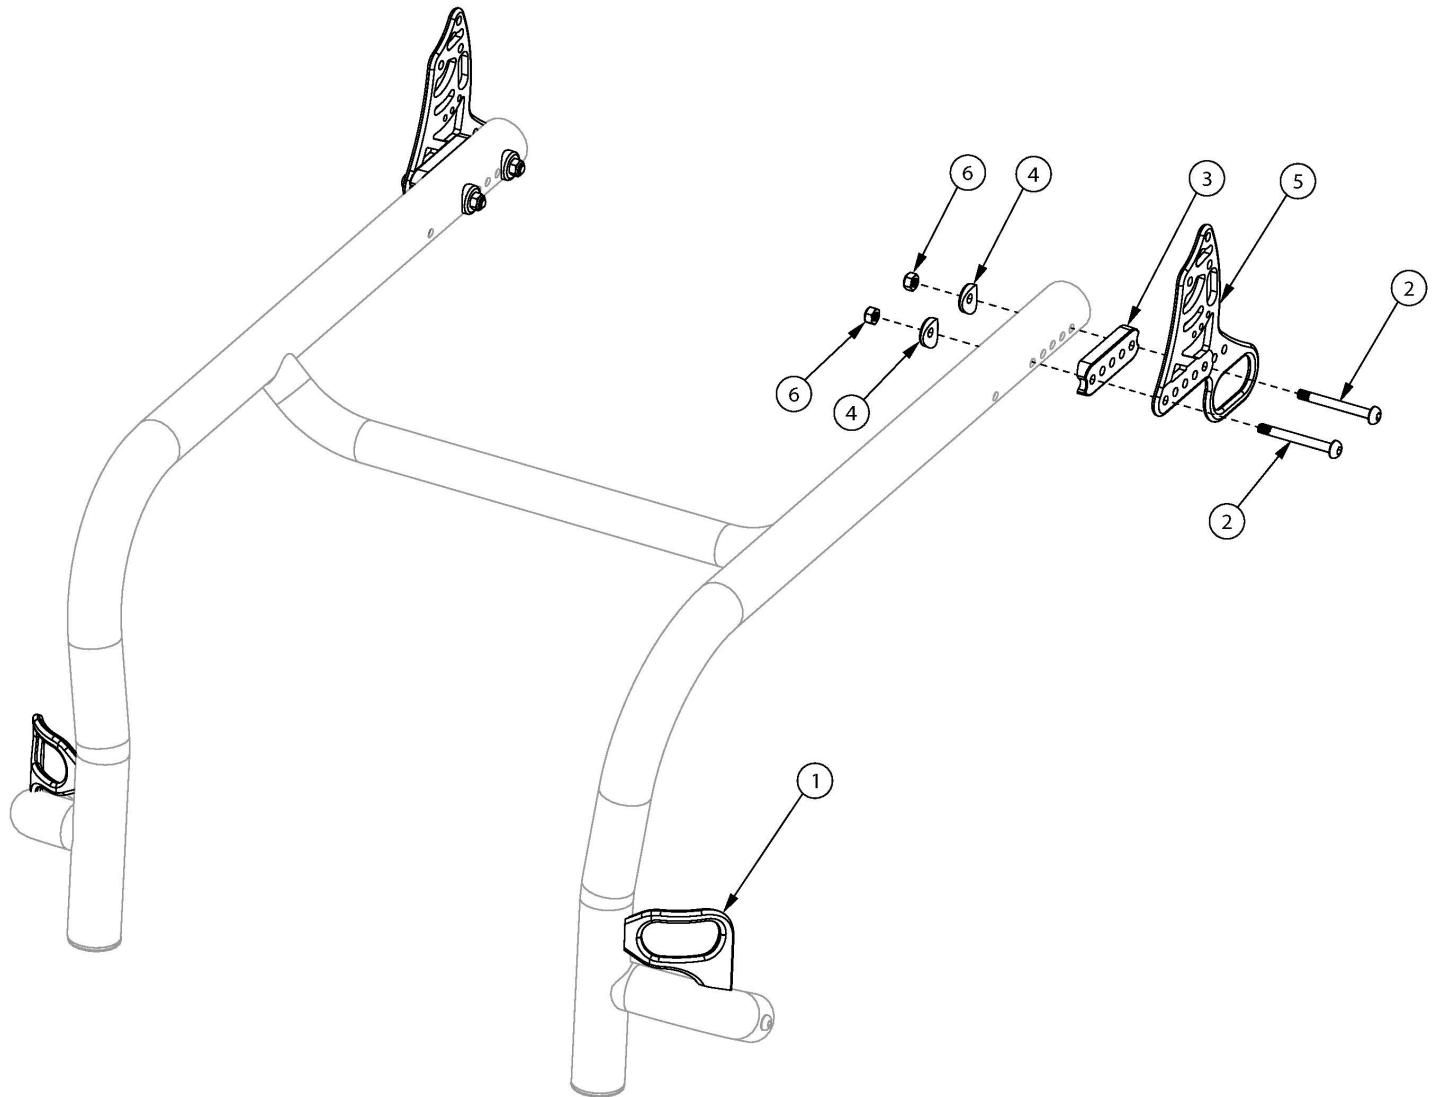

# Rogue Transit

*This Rogue Transit is effective starting with serial number RG0016612. For all mounting hardware, please see Rogue Backrest Mount and Hardware page. Rogue Transit cannot be retrofitted. If needing to add transit, please see the Rogue Rigid Frame page or call Customer Service.*

Item Number	Part Number	Description	Quantity
2-6	112551	Kit Rogue Transit	1
2	003232	M6 x 55 BHCS Blk Zc	4
3	003715	Back Saddle 1 3/8" Tube	2
4	003716	Saddle 1 3/8" Tube	4
5	004434	Back Bracket with Transit, Black, Rigid	2
6	100658	M6 Nylock Nut Blk Zn	4