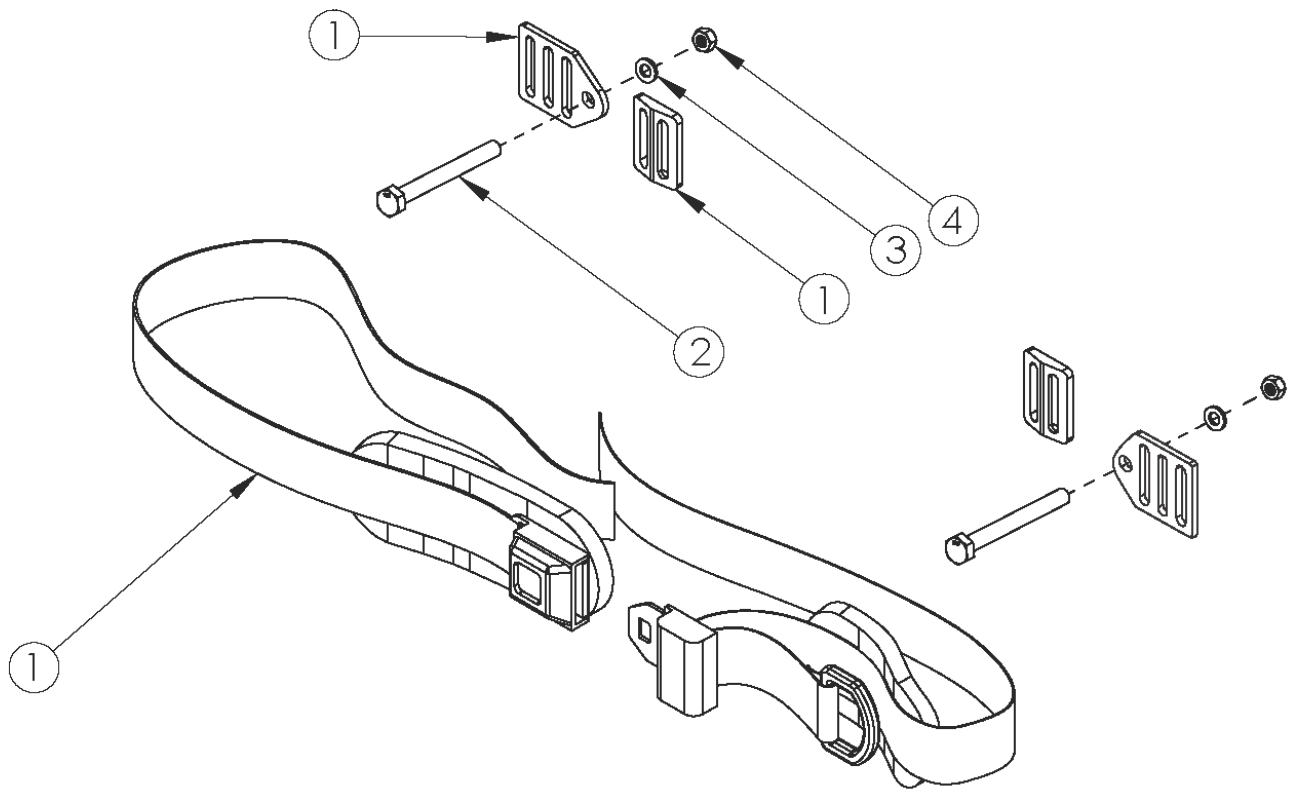

# Rogue2 Pelvic Positioning Belt - 1" Padded Auto Buckle

Item Number	Part Number	Description	Quantity
1, 2, 3, 4	111217	Belt Pelvic Positioning 1" Auto Buckle Padded 53", RG ALX/Rogue/LW XP	1
1	100613	Belt Pelvic Positioning 1" Auto Buckle Padded 53"	1
2	101781	M6 x 50mm Partial Thread BHCS Blk ZC	2
3	100746	M6 Flat Washer Blk Zn	2
4	100658	M6 Nylock Nut Blk Zn	2