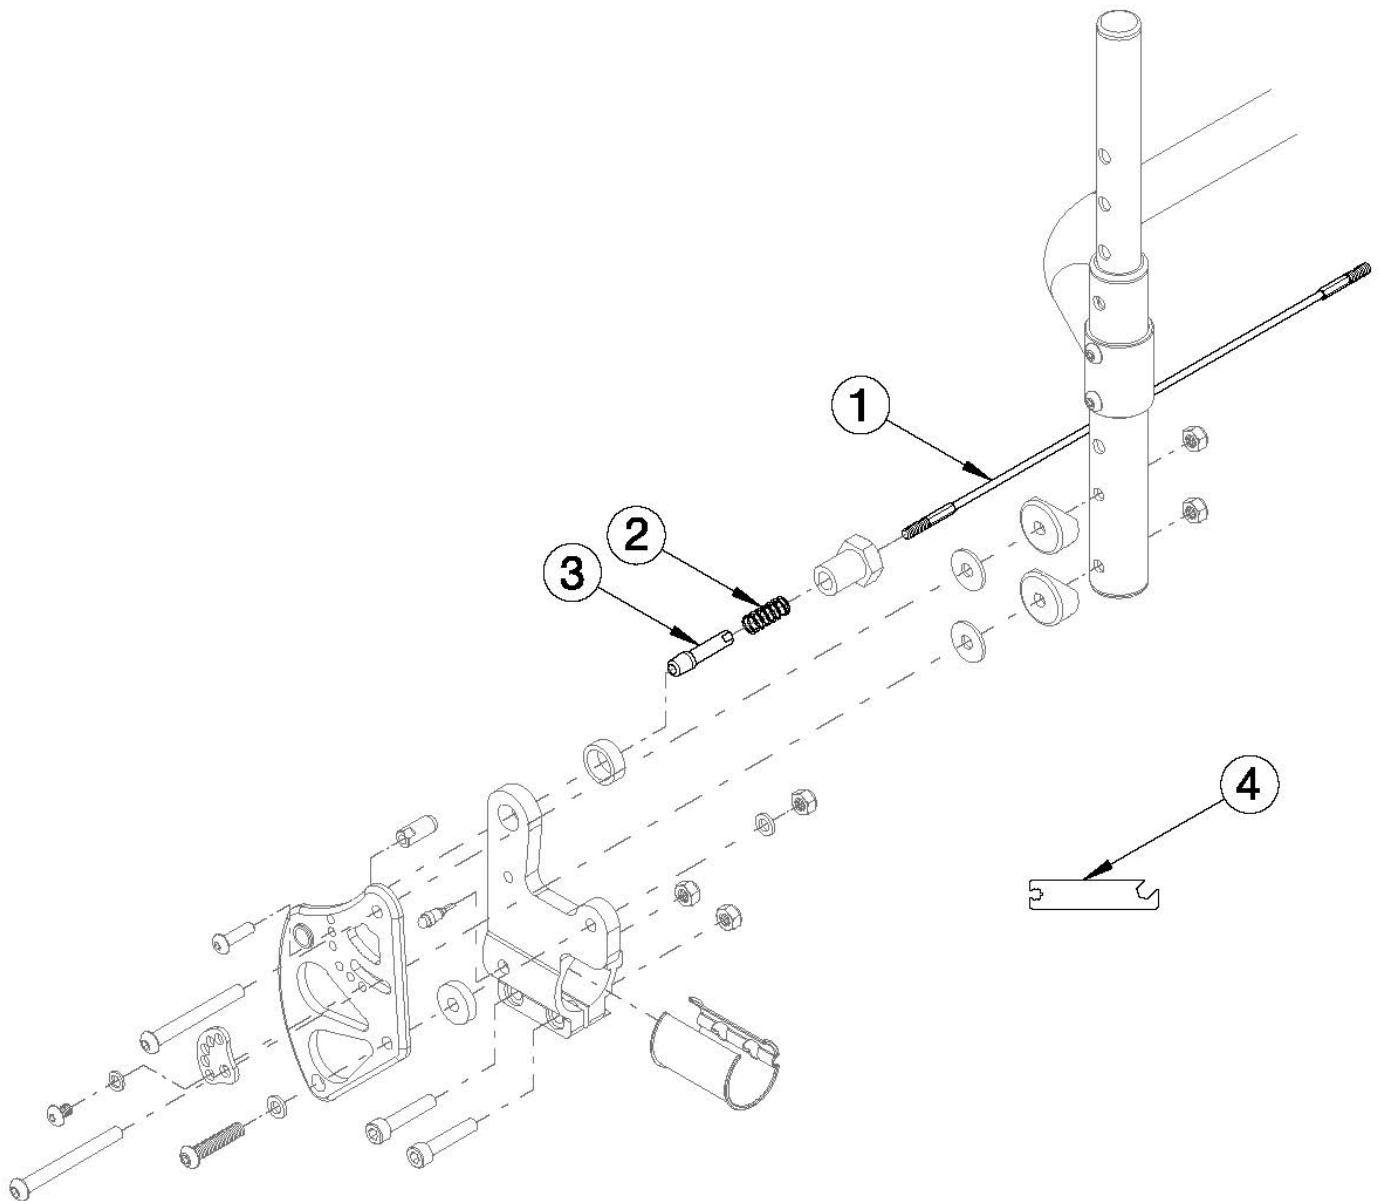

Clik Backrest Mount - Growth

Back Release Cable based on seat width The Back Release Cable length will measure 1" less than the specified seat width

Item Number	Part Number	Description	Quantity
1a, 3	121180	Back Release Cable 8" Wide Black with Lock Out Pins	1
1b, 3	121179	Back Release Cable 9" Wide Black with Lock Out Pins	1
1c, 3	121181	Back Release Cable 10" Wide Black with Lock Out Pins	1
1d, 3	121182	Back Release Cable, 11" Wide, Black with Lock Out Pins	1

Item Number	Part Number	Description	Quantity
1e, 3	121183	Back Release Cable, 12" Wide, Black with Lock Out Pins	1
1f, 3	121184	Back Release Cable, 13" Wide, Black with Lock Out Pins	1
1g, 3	121185	Back Release Cable, 14" Wide, Black with Lock Out Pins	1
1h, 3	121186	Back Release Cable, 15" Wide, Black with Lock Out Pins	1
1i, 3	121187	Back Release Cable, 16" Wide, Black with Lock Out Pins	1
1j, 3	121188	BACK RELEASE CABLE, 17" WIDE, BLACK with Lock Out Pins	1
1k, 3	121189	BACK RELEASE CABLE, 18" WIDE, BLACK with Lock Out Pins	1
2	000965	Backrest Cable Release Spring RG	2
3	119660	Lockout Pin	2