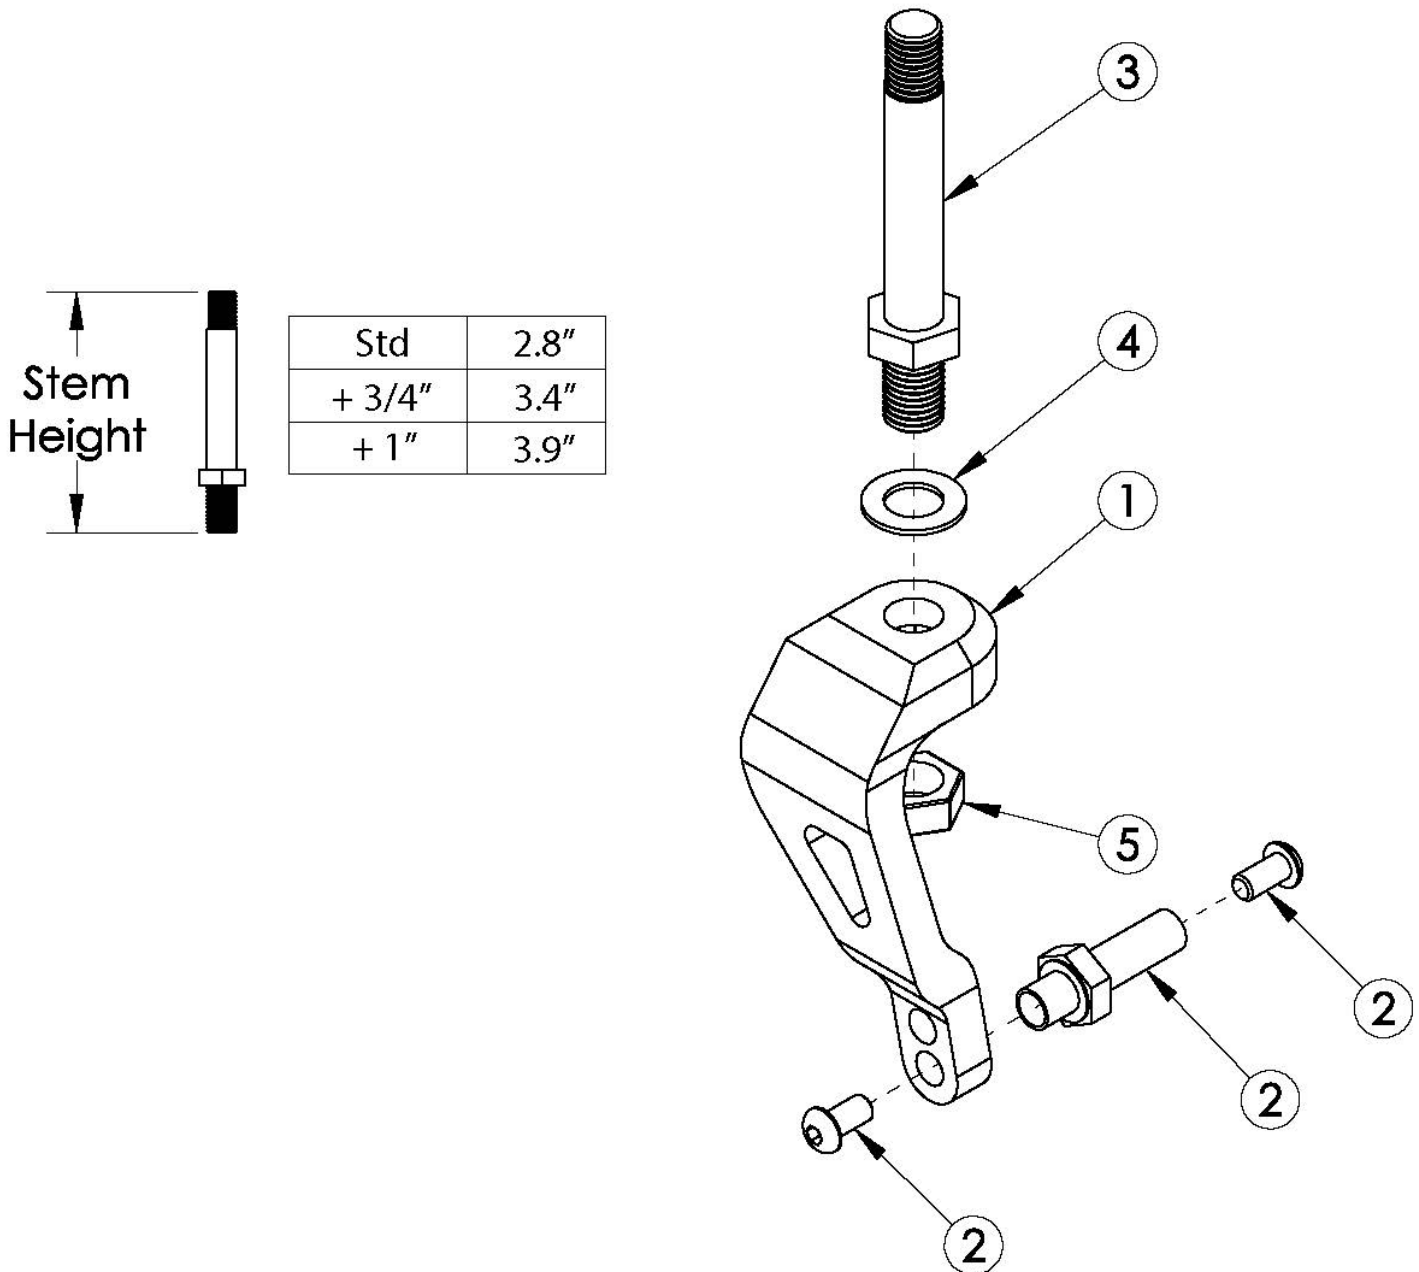

Rogue ALX / Little Wave XP Single Sided Fork (Formerly Tsunami)

Item Number	Part Number	Description	Quantity
1, 2, 3a, 4, 5	500996	Single Sided Fork Assembly Std Stem, RG ALX/LW XP	1
1, 2, 3b, 4, 5	501495	Single Sided Fork Assembly 3/4" Stem, RG ALX/LW XP	1
1, 2, 3c, 4, 5	500998	Single Sided Fork Assembly 1" Stem, RG ALX/LW XP	1
1, 2, 5	100980INST	Fork Single Sided Black, RG ALX/LW XP	1

Item Number	Part Number	Description	Quantity
2	102063	Axle w/Hardware PAIR for Single Sided Fork, RG ALX/LW XP	1
3a, 5	105073INST	Frog Legs Stem 1/2 x 1.85", Std	1
3b, 5	105059INST	Frog Legs Fork Stem 1/2 x 2.5", +3/4"	1
3c, 5	101136INST	Single Sided Fork Stem, +1"	1
4	100682	Washer 1/2" .518 x .875 x .047 F/W Black Zinc	1