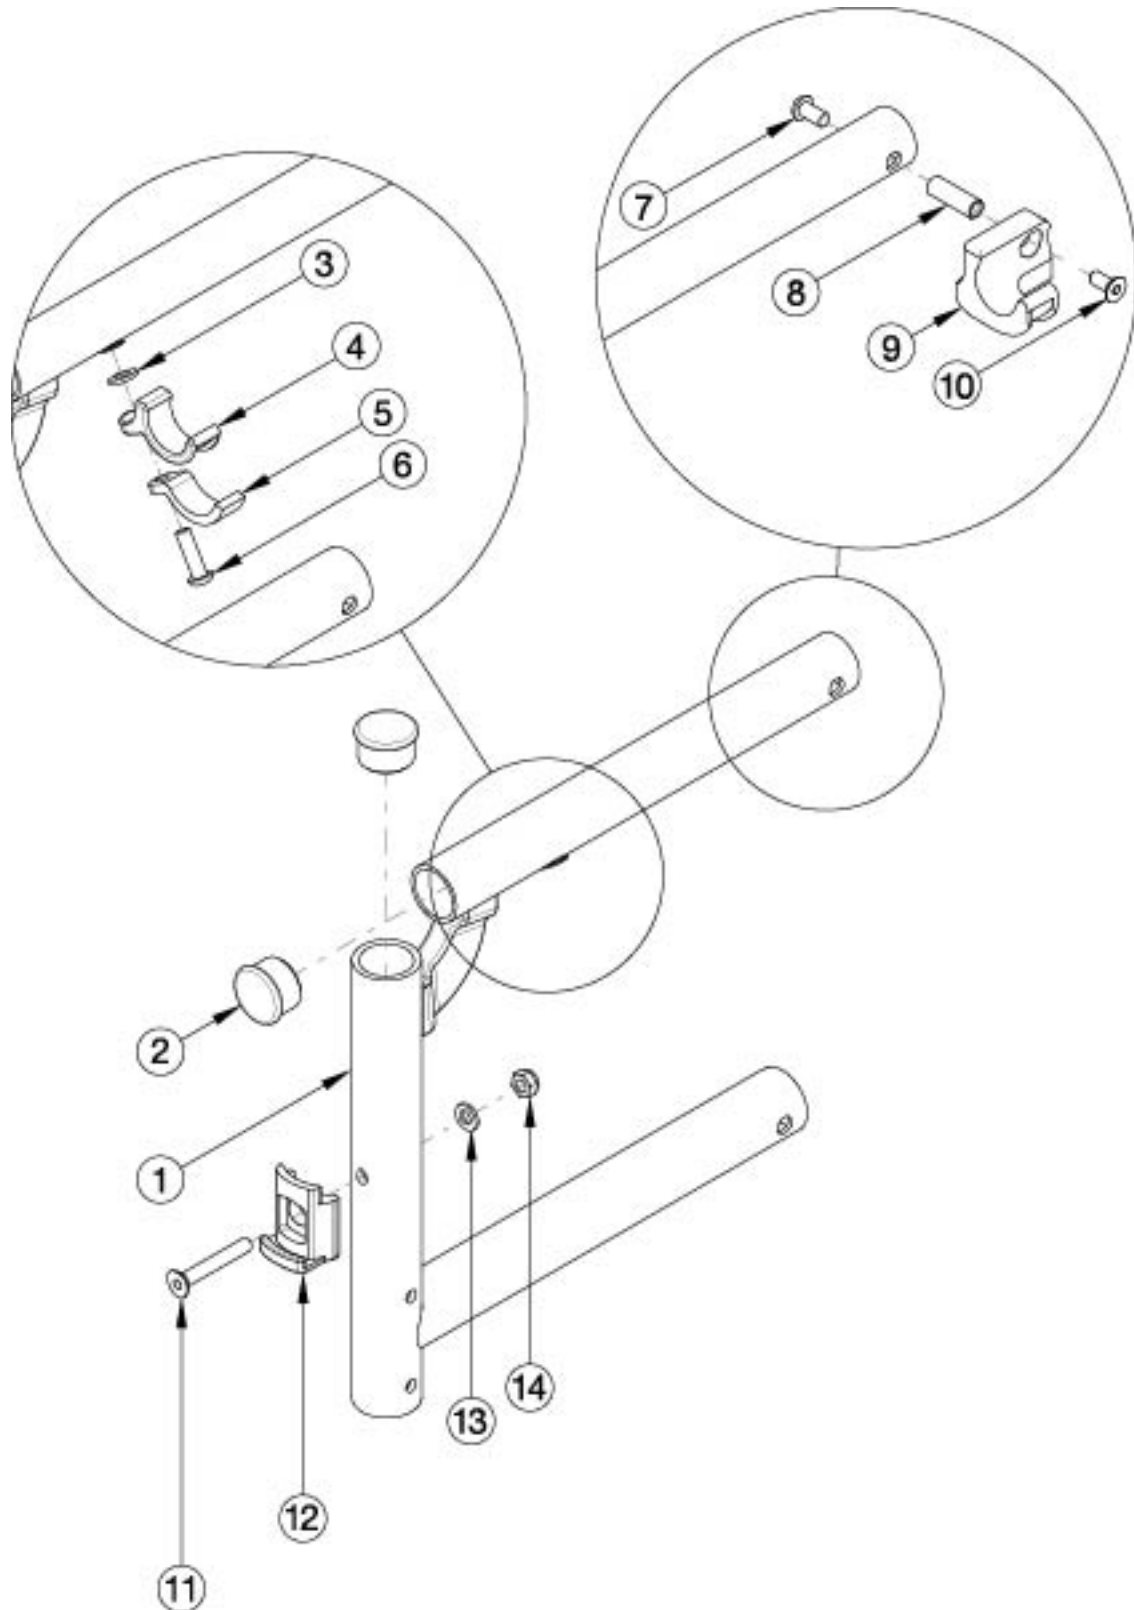

Catalyst Swing Away Front Frame

This front frame design effective January 25th, 2021. 16" and 18" seat depths use the same front frames. 17" and 19" seat depths use the same front frames. Frame assemblies are based on Seat Depth. If switching to a new Seat Depth, new Height Adjustable T-Arms or Height Adjustable Flip Back T-Arms may be needed. If chair has Flip Back or is an AADL chair, select a frame assembly with the Flip Back Arm Modification. If retrofitting from a Fixed Front Frame, new caster housings with attaching hardware and latch blocks with hardware are required.

Item Number	Part Number	Description	Quantity
1j, 2	114315_ _ _	Frame Assembly, Catalyst Front with Flip Back Arm Modification, Right 16 _ _ _	1
1k, 2	114316_ _ _	Frame Assembly, Catalyst Front with Flip Back Arm Modification, Right 17 _ _ _	1
1l, 2	114345_ _ _	Frame Assembly, Catalyst Front with Flip Back Arm Modification, Right 18 _ _ _	1
1m, 2	114346_ _ _	Frame Assembly, Catalyst Front with Flip Back Arm Modification, Right 19 _ _ _	1
1n, 2	114317_ _ _	Frame Assembly, Catalyst Front with Flip Back Arm Modification, Right 20 _ _ _	1
2	100804	Tube End Plug 1" <i>Quantity 2 when omitting hangers</i>	1
3	100831	1/2" Washer OD .040" Thick	1
4	000003	Seat Hook, Catalyst	1
5	000004	Seat Hook Support, Catalyst	1
6	100668	M6 x 20 CLS10.9 BTN SHCS ZC w/Patch	1
7	100667	M6 x 12 BTN SHCS BLKZC w/Patch	1
8	000065	M6 x 23.68 Threaded Barrel	1
9a	000960R	Seat Hook Open Frame Right Front Frame / Left Rear Frame, Catalyst	1
9b	000960L	Seat Hook Open Frame Left Front Frame / Right Rear Frame, Catalyst	1
10	101594	M6 x 14 CLS10.9 DIN7991 FSHCS BLKZC w/Patch	1
11	101819	M6 x 40 FHCS Blk Zn	1
12	000336	Latch Block	1
13	100746	M6 Flat Washer Blk Zn	1
14	100658	M6 Nylock Nut Blk Zn	1