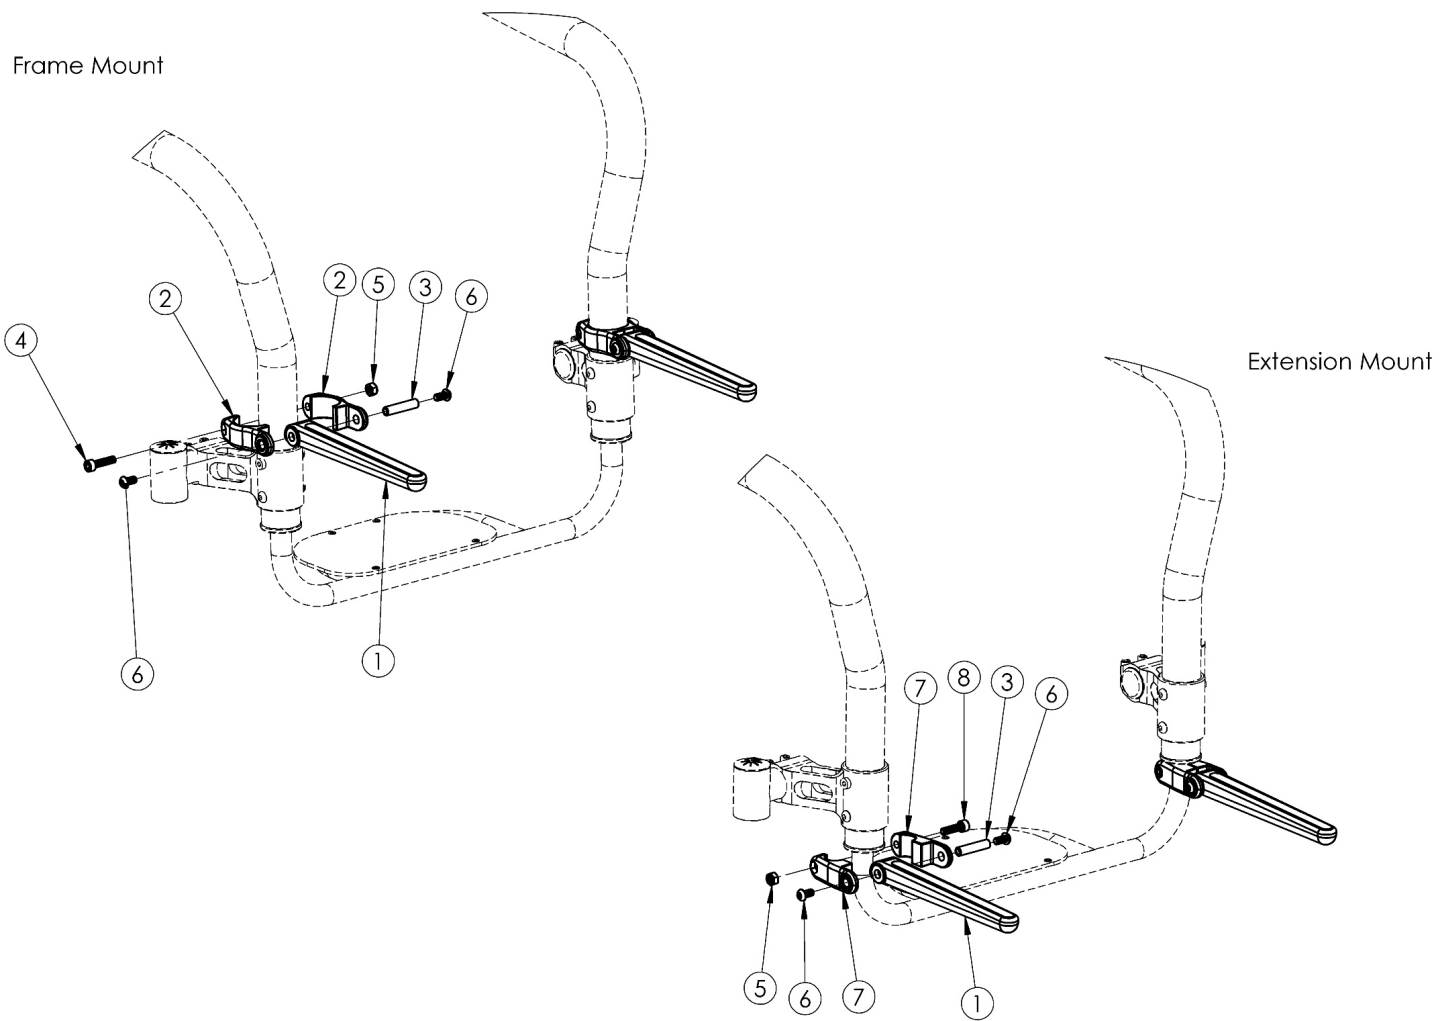

Tsunami Luggage Carrier

Item Number	Part Number	Description	Quantity	Retail
1 - 8	504465	Luggage Carrier Kit, Rogue/Tsunami	1	\$85.00
1	003430	Luggage Carrier Fork Assembly	2	\$29.42
2	003412	Luggage Carrier Clamp 1.375 <i>Used to mount Luggage Carrier to the frame</i>	4	\$8.40
3	003413	Luggage Carrier Barrel	2	\$8.40
4	100780	M6 x 25 SHCS ZC <i>Only used when Luggage Carrier is mounted to the frame</i>	2	\$2.10
5	100658	M6 Nylock Nut Blk Zn	2	\$1.05
6	100667	M6 x 12 BTN SHCS BLKZC w/Patch	4	\$1.58
7	003409	Luggage Carrier Clamp .75	4	\$8.40

Item Number	Part Number	Description	Quantity	Retail
		<i>Used to mount Luggage Carrier to the footrest tubes/extensions</i>		
8	101845	M6 x 22 SHCS Blk Zn <i>Only used when Luggage Carrier is mounted to the footrest tubes/extensions</i>	2	\$1.58