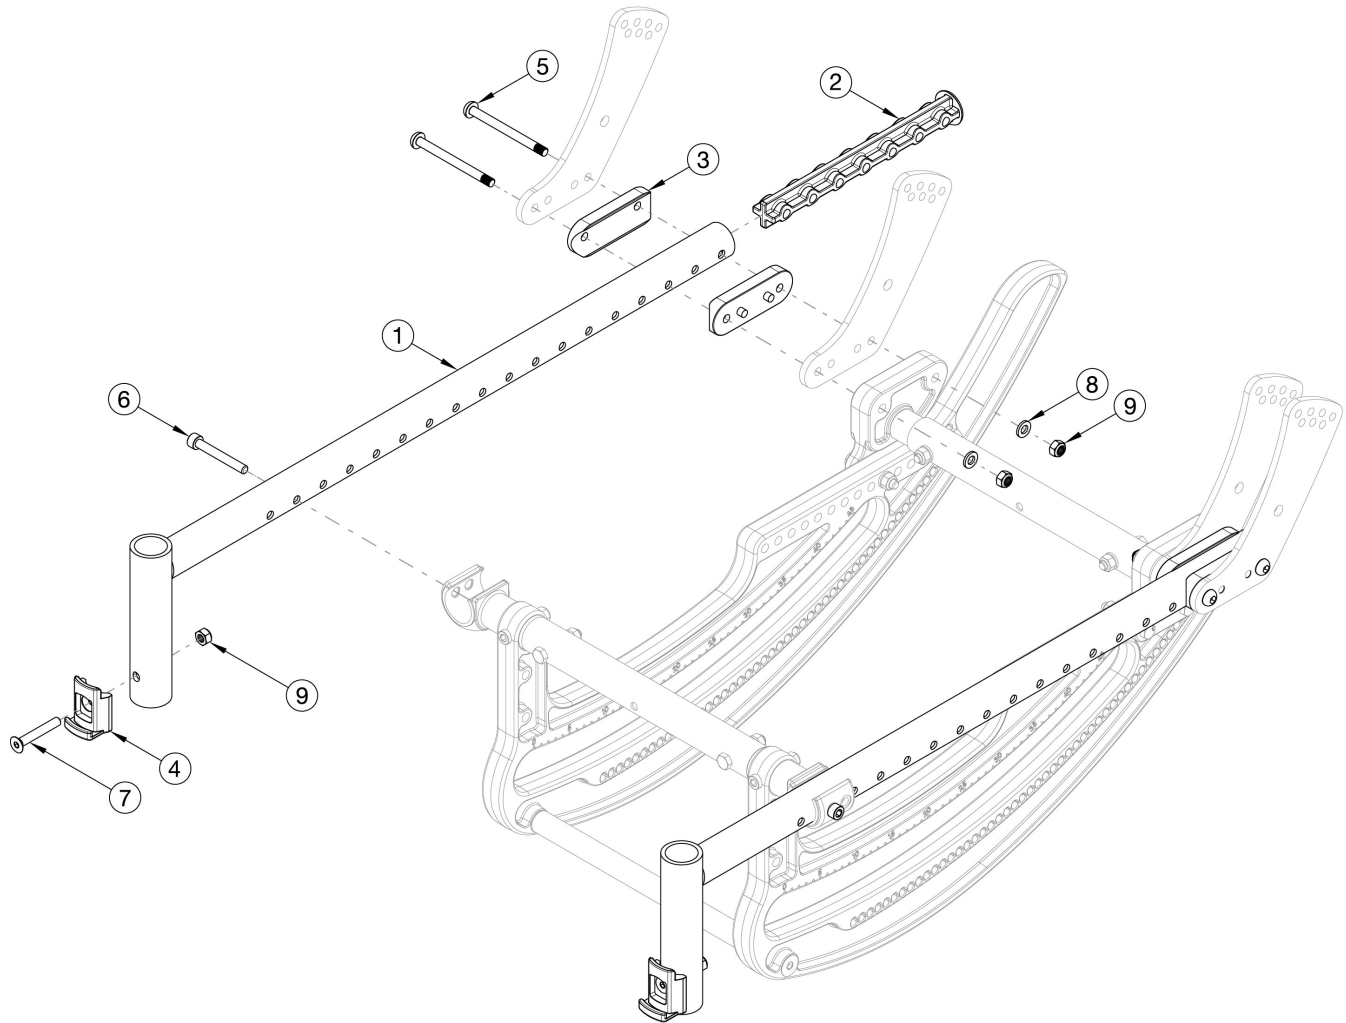

CR45 Seat Frame

Item Number	Part Number	Description	Quantity
1a, 2, 4, 7, 9	116363_ _ _	Seat Tube Assy, Sht	1
1b, 2, 4, 7, 9	116364_ _ _	Seat Tube Assy, Med	1
1c, 2, 4, 7, 9	116365_ _ _	Seat Tube Assy, Lng	1
1a	112446	Short Seat Tube	2
1b	112447	Medium Seat Tube	2
1c	112448	Long Seat Tube	2
2	112449	Seat Tube Plug	2
3	112491	Saddle, Dual, 1" x 2.0SP	4

Item Number	Part Number	Description	Quantity
4	000336	Latch Block	2
5	107139	M6 x 70, BHCS, P/THD BLZ	4
6	101472	M6 x 45 SHCS BLK ZC	2
7	101819	M6 x 40 FHCS Blk Zn	2
8	100746	M6 Flat Washer Blk Zn	4
9	100658	M6 Nylock Nut Blk Zn	6