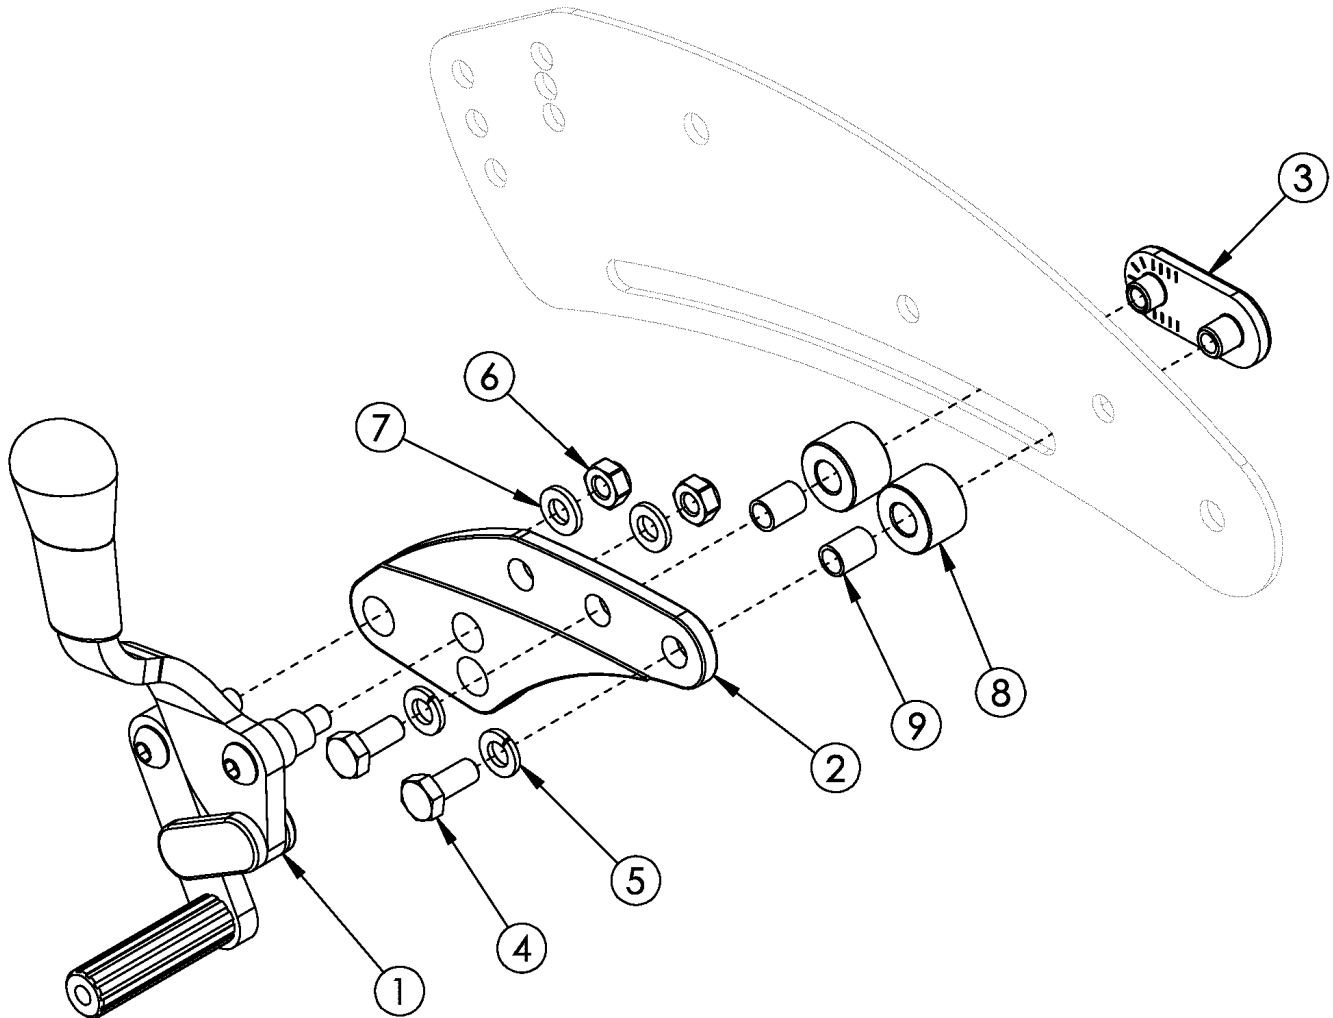

# Flip for Leckey Push Wheel Lock 12" Wheels

Item Number	Part Number	Description	Quantity
1a, 2 - 9	503417	Wheel Lock Assembly, Std Push, Right, Flip, 12" Wheels	1
1b, 2 - 9	503418	Wheel Lock Assembly, Std Push, Left, Flip, 12" Wheels	1
1a, 1b, 2 - 9	503419	Wheel Lock Assembly, Std Push, PAIR, Flip, 12" Wheels	1
3	001905	Nut, Slide, Flip	1
4	102792	M6 x 25, HHCS, Blk Zn	2
5	101835	M6 Lock Washer Blk Zn	2
6	100658	M6 Nylock Nut Blk Zn	2

<b>Item Number</b>	<b>Part Number</b>	<b>Description</b>	<b>Quantity</b>
7	100746	M6 Flat Washer Blk Zn	2
8	003156	Spacer .7"OD x .315"ID x .485"	2
9	001019	Bearing Shaft Upper	2