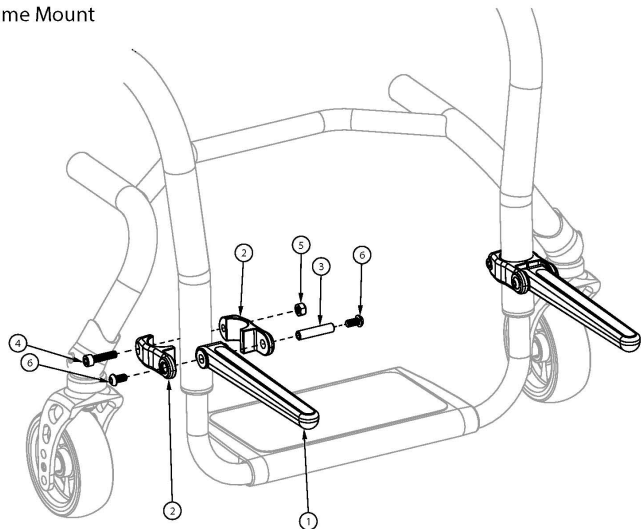

Ethos Luggage Carrier

Frame Mount

Extension Mount

Item Number	Part Number	Description	Quantity
1 - 8	504466	Luggage Carrier Kit, Klik/Ethos	1
1	003430	Luggage Carrier Fork Assembly	2
2	003411	Luggage Carrier Clamp 1.125 <i>Used to mount Luggage Carrier to the frame</i>	4
3	003413	Luggage Carrier Barrel	2
4	100780	M6 x 25 SHCS ZC <i>Only used when Luggage Carrier is mounted to the frame</i>	2
5	100658	M6 Nylock Nut Blk Zn	2
6	100667	M6 x 12 BTN SHCS BLKZC w/Patch	4
7	003409	Luggage Carrier Clamp .75 <i>Used to mount Luggage Carrier to the footrest tubes/extensions</i>	4
8	101845	M6 x 22 SHCS Blk Zn <i>Only used when Luggage Carrier is mounted to the footrest tubes/extensions</i>	2