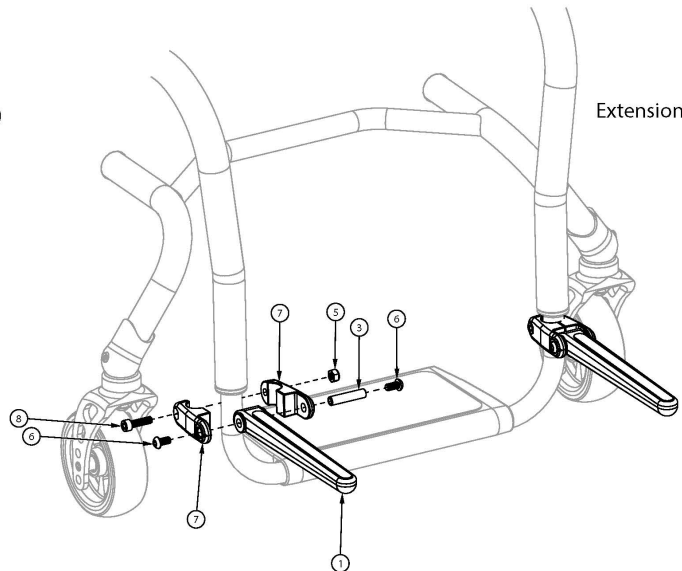

Ethos Luggage Carrier

Frame Mount

Extension Mount

Item Number	Part Number	Description	Quantity
1 - 8	504466	Luggage Carrier Kit, Klik/Ethos	1
1	003430	Luggage Carrier Fork Assembly	2
2	003411	Luggage Carrier Clamp 1.125 <i>Used to mount Luggage Carrier to the frame</i>	4
3	003413	Luggage Carrier Barrel	2
4	100780	M6 x 25 SHCS ZC <i>Only used when Luggage Carrier is mounted to the frame</i>	2
5	100658	M6 Nylock Nut Blk Zn	2
6	100667	M6 x 12 BTN SHCS BLKZC w/Patch	4
7	003409	Luggage Carrier Clamp .75 <i>Used to mount Luggage Carrier to the footrest tubes/extensions</i>	4
8	101845	M6 x 22 SHCS Blk Zn <i>Only used when Luggage Carrier is mounted to the footrest tubes/extensions</i>	2