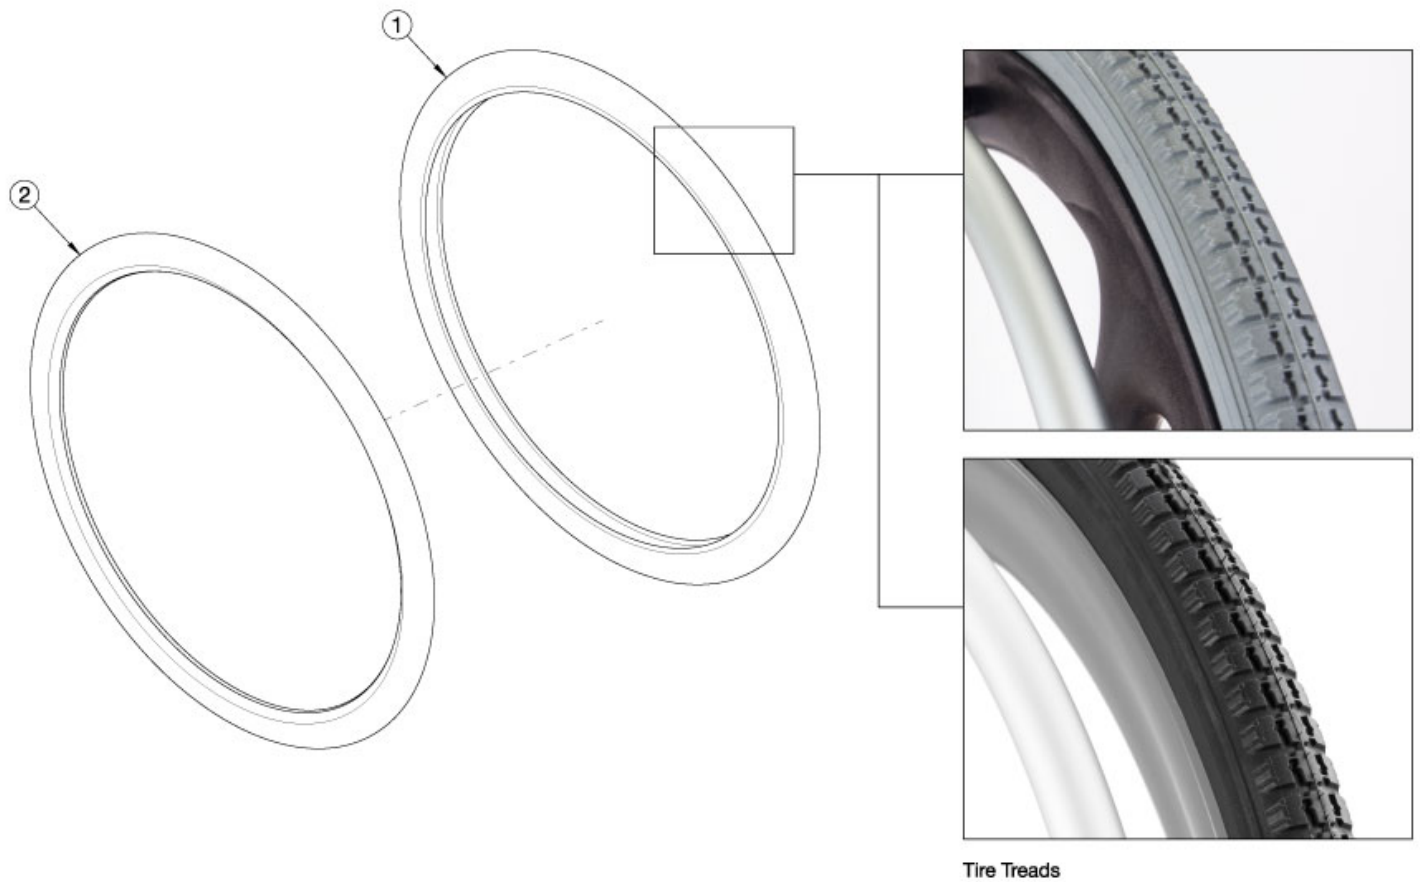

# Spark Tires - Pneumatic with Airless Insert

Please note tab mounted handrims must be installed prior to the tire being installed.

Item Number	Part Number	Description	Quantity
1a, 2a	110020	Tire 18" x 1 3/8" Pneumatic (Gray) and Airless Insert Kit	1
1b, 2b	118155	Tire 20" x 1 3/8" Pneumatic (Black) and Airless Insert Kit	1
1c, 2c	118209	Tire 22" x 1 3/8" Pneumatic (Black) and Airless Insert Kit	1
1d, 2d	118217	Tire 24" x 1 3/8" Pneumatic (Black) and Airless Insert Kit	1
1a	101587	Tire 18" x 1 3/8" Pneumatic, Gray	1
1b	116843	Tire 20" x 1 3/8" Pneumatic, Black	1
1c	116735	Tire 22" x 1 3/8" Pneumatic, Black <i>Replacement for part number 100634</i>	1
1d	116736	Tire 24" x 1 3/8" Pneumatic, Black <i>Replacement for part number 100635</i>	1
2a	101092	Airless Insert 18"	1

See Page 2 for Discontinued Wheels.

**Tire Component Chart (Discontinued Wheels)**

Wheel		1 3/8" Street Pneumatic			1" High Pressure			1 3/8" Euro Trek Knobby			1" Schwalbe				1 3/8" Schwalbe HS-127			2" Mountain			
Wheel	Wheel Part #	Tire	Inner Tube	Rim Strip	Tire	Inner Tube	Rim Strip	Tire	Inner Tube	Rim Strip	Mara-thon Tire	One Tire	Inner Tube	Rim Strip	Tire	Inner Tube	Rim Strip	Tire	Inner Tube	Rim Strip	
18" Ki Spoke	200529	101587	101588	101137																	
20" Ki Spoke	200530	100911	100912	101137	102957	102844	101137														
22" Ki Spoke	200531	100634	100588	101908	102961	100609	101908											101475	100588	101908	
24" Ki Spoke	200532	111818	100589	100596	102958	100580	100596	102982	100589	100596	100864	103176	100580	100596	102920	100589	100596	101476	101188	100596	
25" Ki Spoke	200533				102959	101457	101452				101357	103177	101457	101452				100166	100208	101452	
26" Ki Spoke	200534	100636	100590	100608	102960	100582	100597				100865		100582	100597							
20" 5-Spoke X Core	101961	100911	100912	101137																	
22" 5-Spoke X Core	101962	100634	100588	101908																	
24" 5-Spoke X Core	100960	111818	100589	100596				102982	100589	100596					102920	100589	100596				