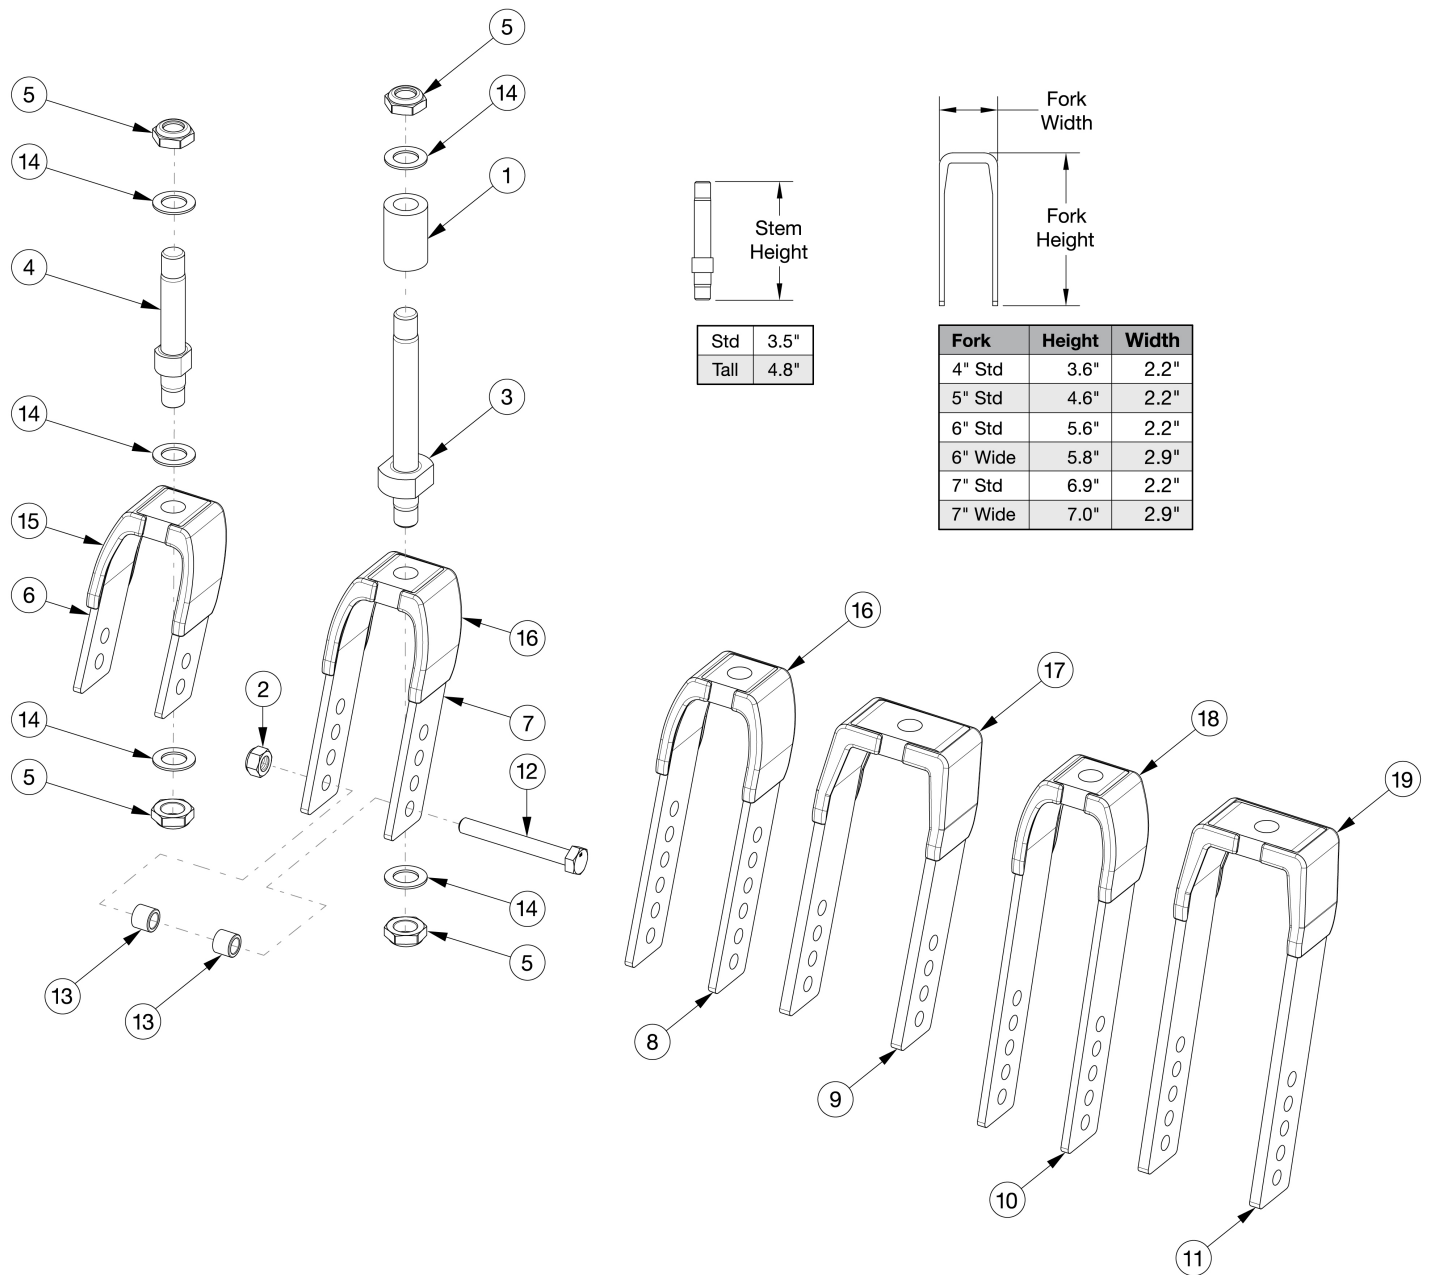

Liberty Transit Forks and Stems

Item Number	Part Number	Description	Quantity
4, 5, 6, 14, 15	123024	Transit Fork Assembly, Black, 4" Std Stem, Tilt	1
4, 5, 7, 14, 16	123109	Transit Fork Assembly 5" Std Stem, Tilt	1
4, 5, 8, 14, 16	123107	Transit Fork Assembly 6" Std Stem, Tilt	1
4, 5, 9, 14, 17	123110	Transit Fork Assembly 6" Wide Std Stem, Tilt <i>Only used with 2" wide casters</i>	1
4, 5, 10, 14, 18	123108	Transit Fork Assembly 7" Std Stem, Tilt	1