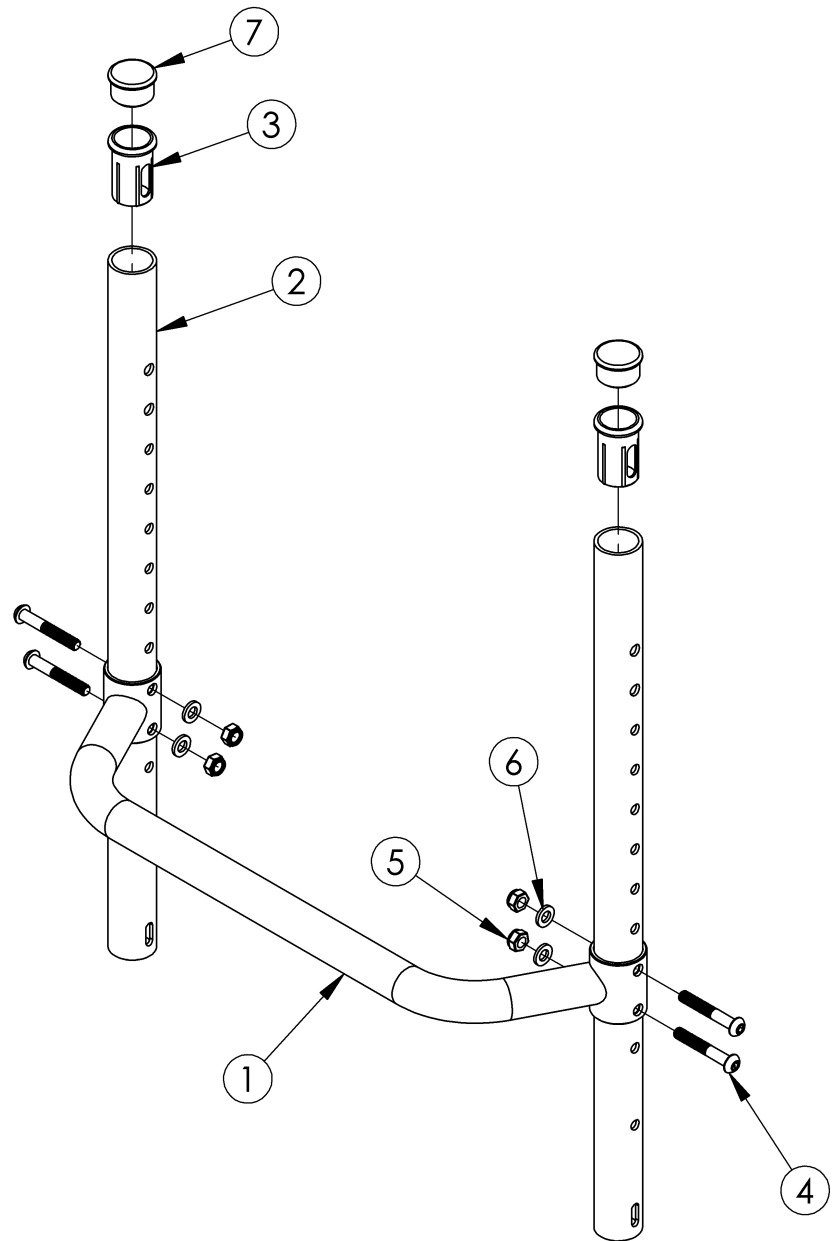

(Discontinued 1) Rogue Fixed Height Backrest with Adjustable Height Rigidizer Bar

Backrest 10"	10.3"
Backrest 11"	11.3"
Backrest 12"	12.3"
Backrest 13"	13.3"
Backrest 14"	14.3"
Backrest 15"	15.3"
Backrest 16"	16.3"
Backrest 17"	17.3"
Backrest 18"	18.3"
Backrest 19"	19.3"
Backrest 20"	20.3"
Backrest 21"	21.3"
Backrest 22"	22.3"

This Rogue Fixed Height Backrest with Adjustable Height Rigidizer Bar is discontinued and was used on serial numbers prior to RG0016612.

Item Number	Part Number	Description	Quantity
1a	000527	Adjustable Height Rigidizer Bar 12" Wide	1
1b	000528	Adjustable Height Rigidizer Bar 13" Wide	1
1c	000185	Adjustable Height Rigidizer Bar 14" Wide	1

Item Number	Part Number	Description	Quantity
1d	000186	Adjustable Height Rigidizer Bar 15" Wide	1
1e	000187	Adjustable Height Rigidizer Bar 16" Wide	1
1f	000188	Adjustable Height Rigidizer Bar 17" Wide	1
1g	000189	Adjustable Height Rigidizer Bar 18" Wide	1
1h	000190	Adjustable Height Rigidizer Bar 19" Wide	1
1i	000191	Adjustable Height Rigidizer Bar 20" Wide	1
2	000698	Backrest Tube Fixed Height, 17.25"	2
3	000034	Sleeve 3/4" x 1 1/2"	2
4	100797	M6 x 40 BHCS BLK ZC	4
5	100658	M6 Nylock Nut Blk Zn	4
6	100746	M6 Flat Washer Blk Zn	4
7	100804	Tube End Plug 1"	2