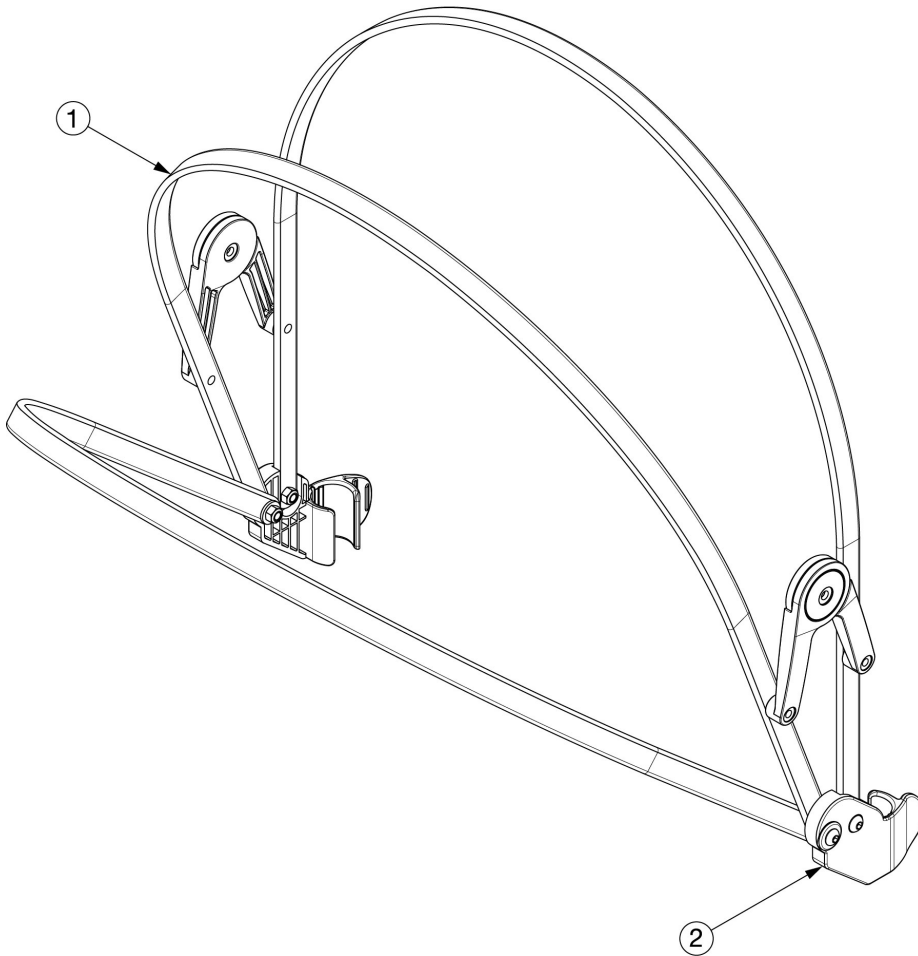

Canopy - Growth

Cover

Chair Width	Canopy
10-14"	Small
14-18"	Large

Has your width changed? If yes, Please select accordingly. Only compatible on Catalyst, Spark, Focus, CR45, Little Wave Arc and Little Wave Flip.

Item Number	Part Number	Description	Quantity
1a	118056	Canopy, Small, 10-14W	1
1c	118057	Canopy, Large, 14-18W	1
2	118058	Canopy Installation Kit	1
1a, 2	119852	Canopy, Small, 10-14W Kit	1
1c, 2	119853	Canopy, Large 14-18W Kit	1