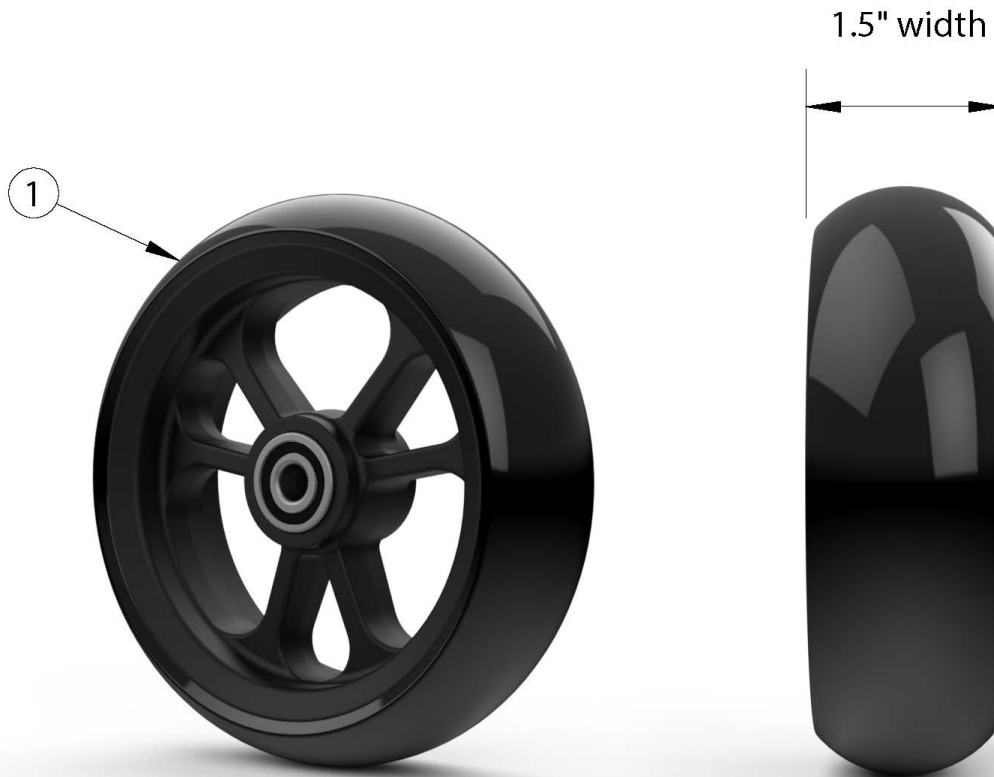

# Flip for x:panda 1.5" Poly Casters

*If changing size of casters, new forks may be needed.*

Item Number	Part Number	Description	Quantity
1.0	111844	Caster 6 x 1.5" Poly	1