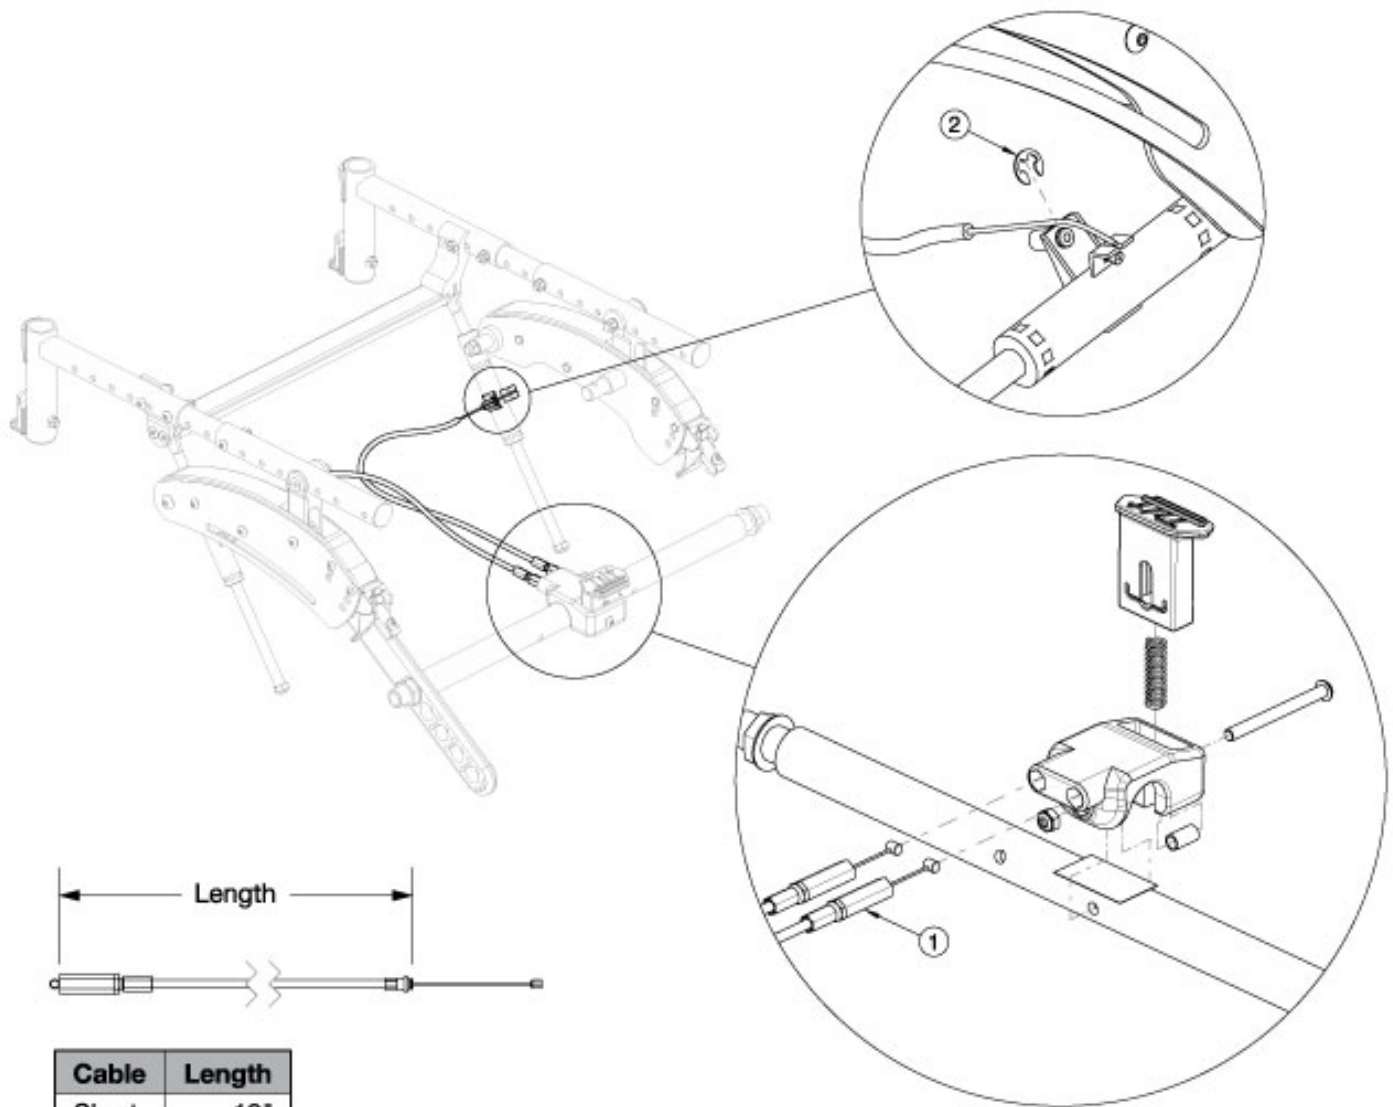

Flip Foot Tilt - Growth

Cable	Length
Short	19"
Long	22"

Item Number	Part Number	Description	Quantity
1a, 2, 9	502834	Cable, Foot Tilt, Short FLIP <i>Used with Self Propel Axle Plate or with Standard Axle Plate and 10-13" Widths. This kit contains a pair of cables.</i>	1
1b, 2, 9	502835	Cable, Foot Tilt, Long FLIP <i>Used with Standard Axle Plate and 14-18" Widths. This kit contains a pair of cables.</i>	1