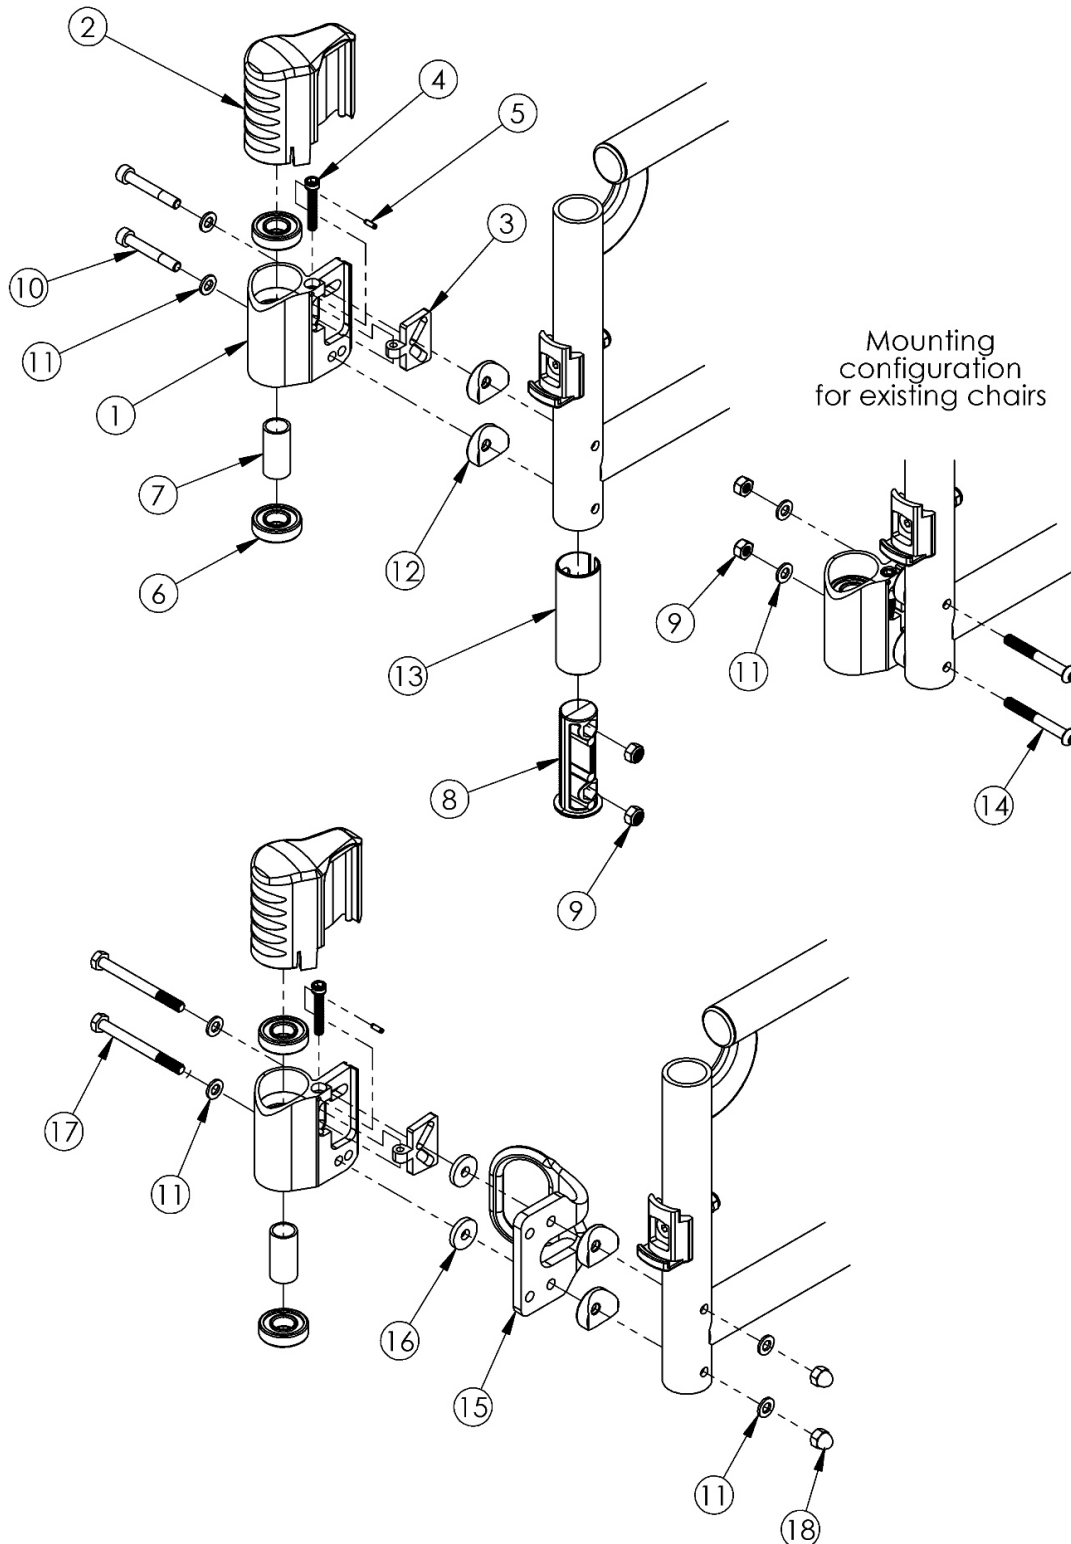

Catalyst 5 Performance Caster Housing for Swing Away Frame

Not available with Heavy Duty Option Please Note: The shown orientation of the caster housing above is in the "Forward" position. If only 1 side caster housing is needed, customer must confirm the orientation of the caster housing.

Item Number	Part Number	Description	Quantity
16	102814	Washer Nylon 1/4 x 3/4 x 1/8	2
17	100679	M6 x 65 CLS 8.8 DIN931 HHCS ZC	2
18	100558	M6 NYL INS Domed Cap L/N ZC	2
1a, 6, 7	002888	RP Tuning Caster Barrel w/ Bearings Right	1
1b, 6, 7	002889	RP Tuning Caster Barrel w/ Bearings Left	1