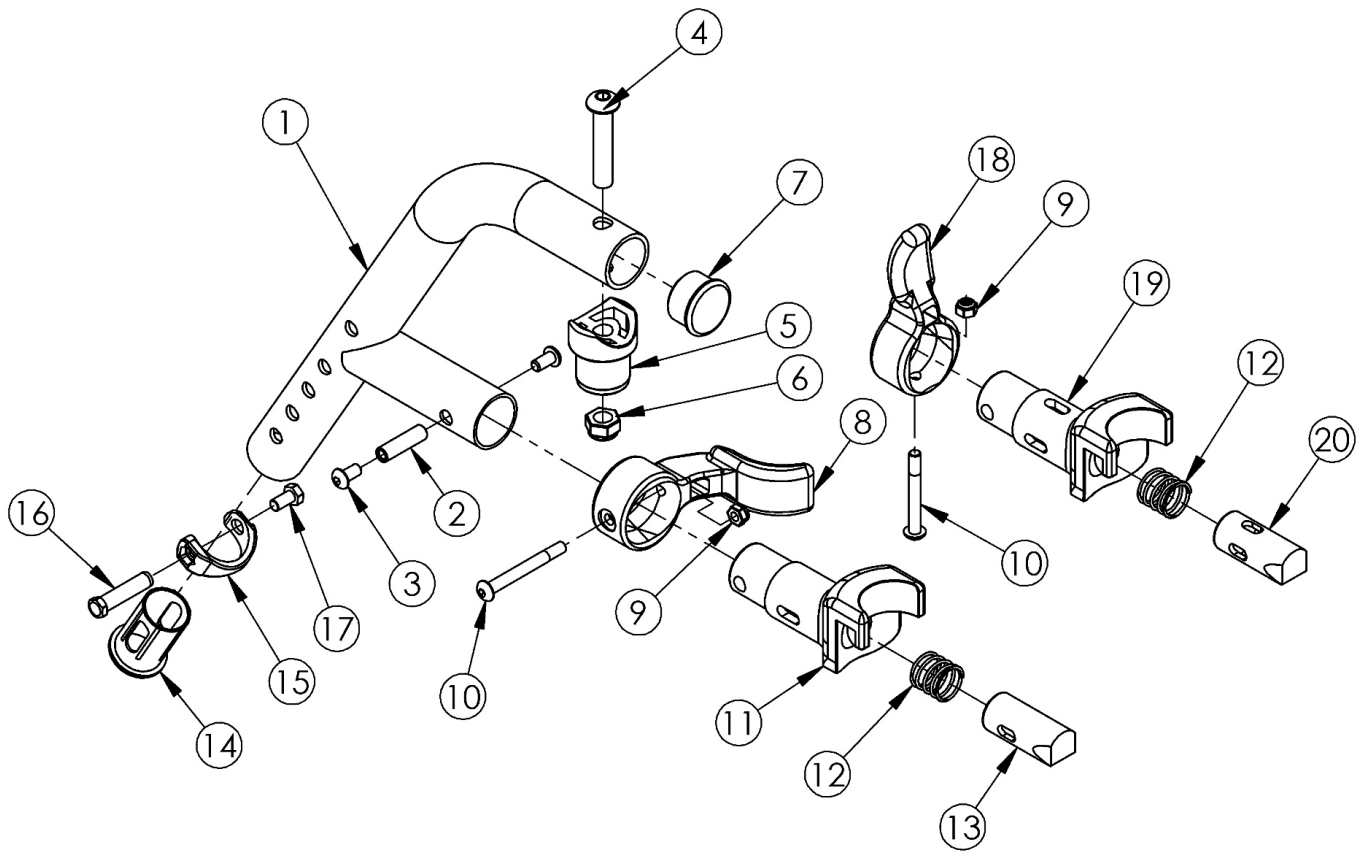

60 Degree Extension Mount Hanger

If chair was built with a fixed front frame or hangers were omitted, then latch blocks need to be ordered with hangers. Please reference the "Front Frame" parts manual page for Catalyst chairs and the "Seat Frame" parts manual page for Focus and Flip chairs. If changing degree of hanger, new extension tubes may be needed. If switching from a contracture footrest to a standard hanger, front seat tubes and latch blocks with hardware will be needed.

Item Number	Part Number	Description	Quantity
9, 10, 12, 18-20	003225	Assembled 4-Way In Line Hanger Release	1
9, 10, 12, 18-20	003225INST	Assembled 4-Way In Line Hanger Release with Instruction	1
9, 10, 12, 18-20	003643	Assembled 4-Way Out Hanger Release, Left	1
9, 10, 12, 18-20	003643INST	Assembled 4-Way Out Hanger Release, Left with Instruction	1
9, 10, 12, 18-20	003642	Assembled 4-Way Out Hanger Release, Right	1
9, 10, 12, 18-20	003642INST	Assembled 4-Way Out Hanger Release, Right with Instruction	1
2	000073	M5 x 24 Threaded Barrel	1
3	100669	M5 x 10 BTN SHCS BLKZC w/Patch	2
4	100673	M8 x 45 BTN SHCS BLKZC	1
5	000032	Footrest Hanger Pivot Saddle	1
6	100659	M8 Nylock Nut Blk Zn	1
7	100804	Tube End Plug 1"	1
8	001158	Lever Swing Away Short	1
9	100657	M5 Nylock Nut Blk Zn	1
10	001374	M5 x 40 BHCS P/THD BLKZC	1
12	000119	Hanger Spring	1
14	000034	Sleeve 3/4" x 1 1/2"	1
15	000988	Fastener Retainer	1
16	000987	Threaded Fastener	1
17	200427	M5 x 10 CLS8.8 HHCS ZC w/Patch DIN933	1
18	003228	Hanger Latch, 4-Way, Lever	1
18	003228INST	Hanger Latch, 4-Way, Lever with Instruction	1
19	003226	Hanger Latch, 4-Way, Bracket	1
19	003226INST	Hanger Latch, 4-Way, Bracket with Instruction	1
20	003227	Hanger Latch, 4-Way, Pin	1
20	003227INST	Hanger Latch, 4-Way, Pin with Instruction	1