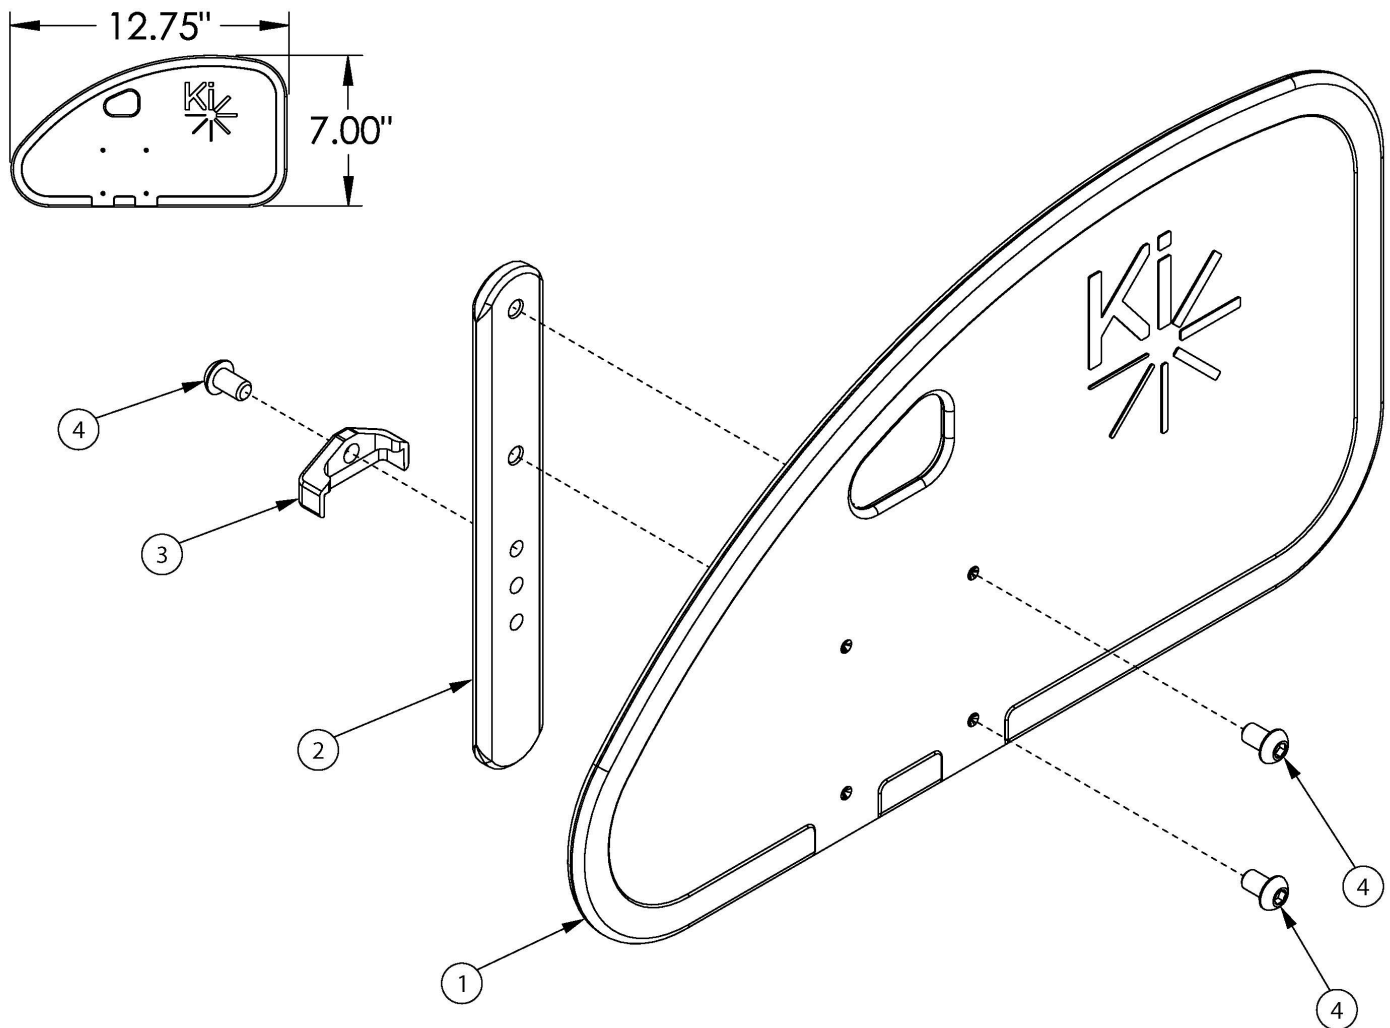

Clik Side Guards - Removable Adult Composite

If retrofitting, side guard receivers may be required

Item Number	Part Number	Description	Quantity	Retail
1-4	112578	Side Guard Assembly, Rear Drilled, Left <i>Used on all configurations of rigid chairs.</i>	1	\$82.33
1-4	112579	Side Guard Assembly, Rear Drilled, Right <i>Used on all configurations of rigid chairs.</i>	1	\$82.33
1-4	112580	Side Guard Assembly, Rear Drilled, PAIR <i>Used on all configurations of rigid chairs.</i>	1	\$164.67
1	112574	Side Guard Panel Rear Drilled	1	\$22.76
2	000140	Side Guard Post	1	\$25.03
3	001342	Side Guard Post Stop	1	\$21.87

Item Number	Part Number	Description	Quantity	Retail
4	101184	M6 x 10 BTN SHCS BLKZC w/Patch	3	\$1.58