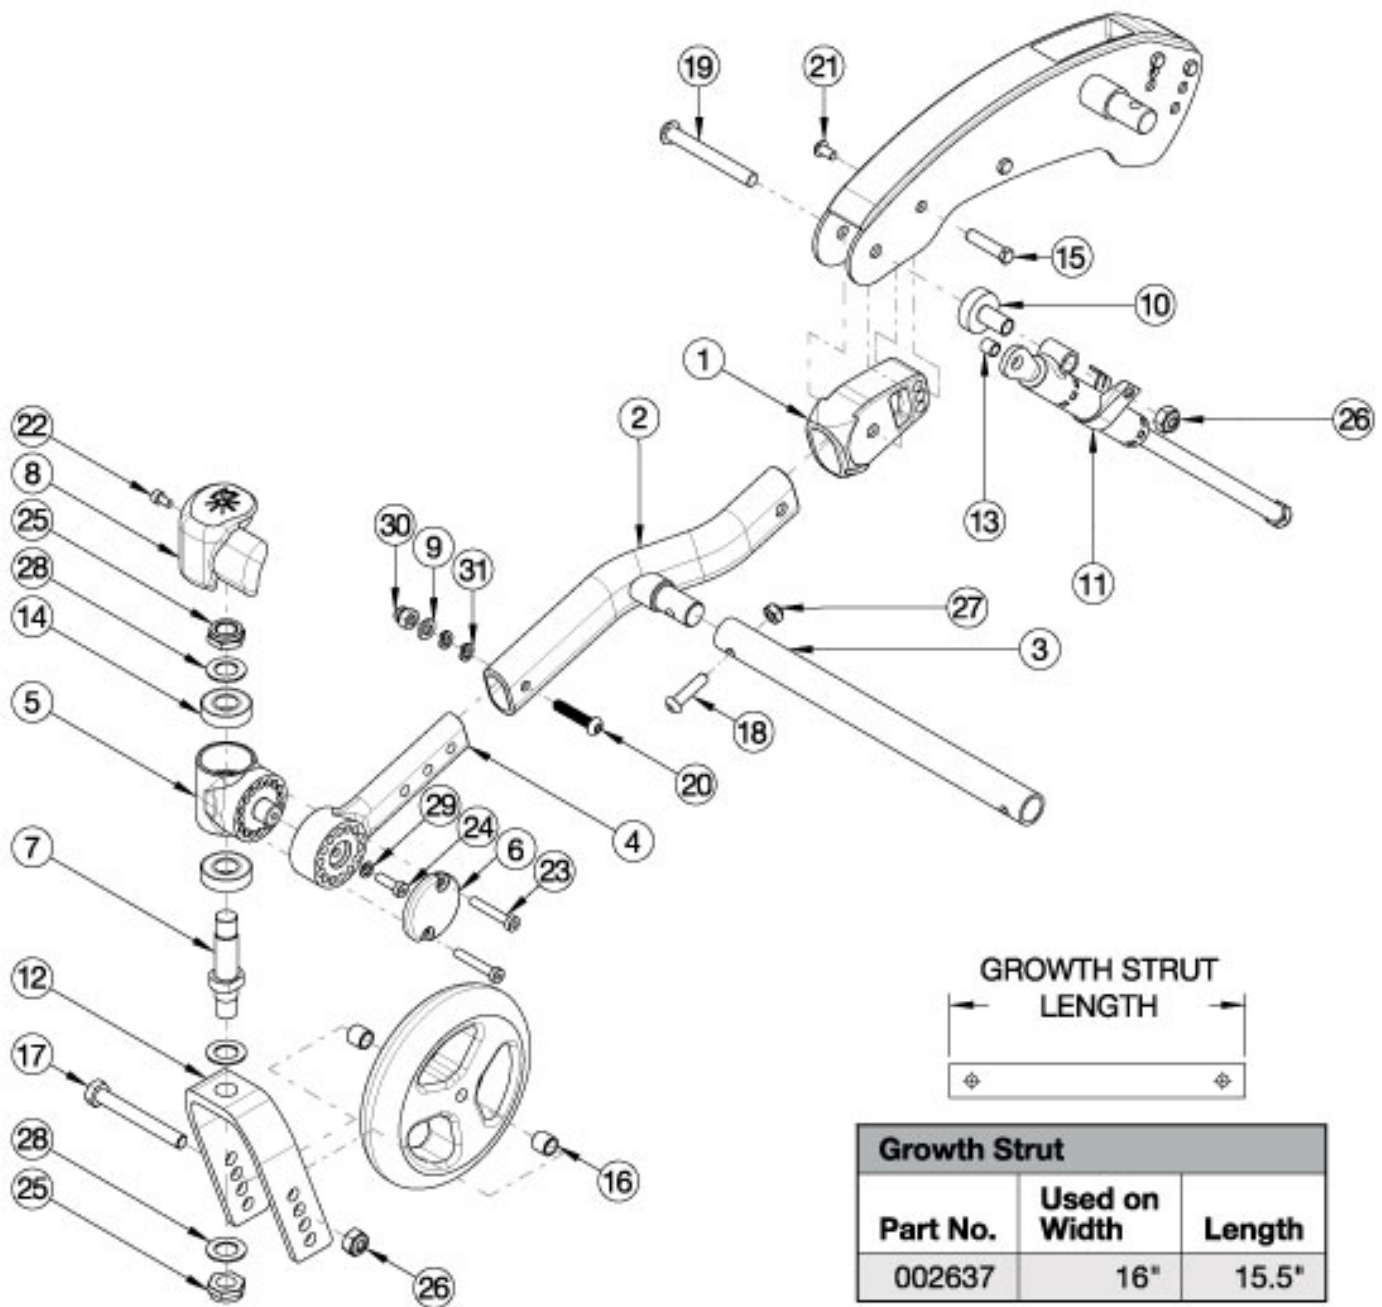

Flip for x:panda Caster Arm

Item Number	Part Number	Description	Quantity
10, 11a, 13, 19, 26	503213	Mechlock Replacement Kit, 45° Right	1
10, 11b, 13, 19, 26	503214	Mechlock Replacement Kit, 45° Left	1
10, 11a, 11b, 13, 19, 26	502797	Mechlock Replacement Kit, 45° PAIR FLIP	1
16a, 17a, 26	502653	Caster Attachment Hardware Kit CAT/FCS	1

Item Number	Part Number	Description	Quantity
16b, 17b, 26	502654	Caster Attachment Hardware Kit for 6" and 7" Wide Fork, CAT/FCS	1
5, 14	502801	Caster Bearing Housing Assembly FLIP	1
7, 12a, 25, 28	502803	Fork Assembly 6" FLIP	1
7, 12b, 25, 28	502804	Fork Assembly 6" Wide FLIP	1
7, 12c, 25, 28	502805	Fork Assembly 7" FLIP	1
1, 2, 4-6, 8a, 9, 14, 15, 18-24, 26, 27, 29-31	502799_ _ _	Caster Arm Assembly, Right	1
1, 2, 4-6, 8b, 9, 14, 15, 18-24, 26, 27, 29-31	502800_ _ _	Caster Arm Assembly, Left	1
1, 2	503673_ _ _	Front Frame Tube Weldment w/Adjuster, Flip	1
3	002637	Frame Growth Strut 15.5"	1
4	001834	Caster Arm	1
6	002645	Cover, Caster Arm	1
7	501208	Caster Stem, Ped Tilt	1
8a	002651	Wear Pad, Caster, Right	1
8b	002652	Wear Pad, Caster, Left	1
9	100746	M6 Flat Washer Blk Zn <i>Not used if transit is present</i>	1
10	001865	Spacer, Mechlock	1
11a	001861	Mechlock, 158mm, Right	1
11b	001862	Mechlock, 158mm, Left	1
12a	501210	Caster Fork 6" Flip	1
12b	501211	Caster Fork 6" Wide Flip	1
12c	501212	Caster Fork 7" Flip	1
12d	501213	Caster Fork 7" Wide Flip	1
13	001156	Pivot Bushing Tilt	2
15	000987	Threaded Fastener	1
16a	100792	Caster Spacer D8 x D12 x 10mm / Close Mount Handrim Spacer <i>Used with all casters except 6x2</i>	2
16b	001246	Caster Spacer Black 6 x 2 Poly .472ODX.319IDX.370LG	2