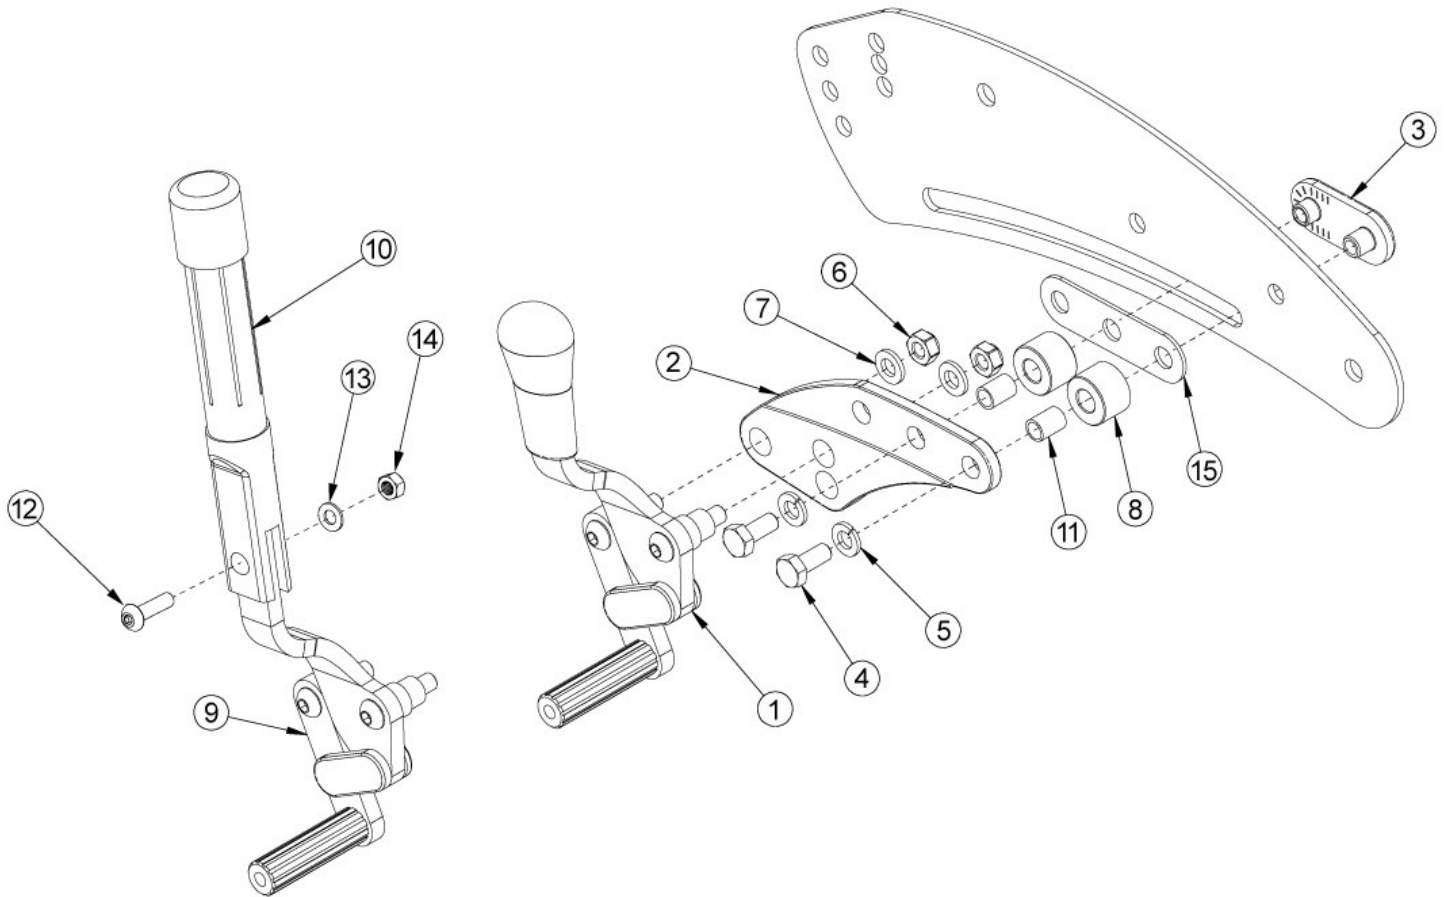

Flip Non-Self Propel Push / Pull Wheel Lock

If 12" Wheels are present, use kits for corresponding wheel size.

Item Number	Part Number	Description	Quantity
1a, 2a, 3, 4b, 5-7, 15	502990	Wheel Lock Assembly, Std Push, Right, Flip	1
1b, 2a, 3, 4b, 5-7, 15	502991	Wheel Lock Assembly, Std Push, Left, Flip	1
1a, 1b, 2a, 3, 4b, 5-7, 15	502836	Wheel Lock Assembly, Std Push, PAIR, Flip	1
2a, 3, 4b, 5-7, 9a, 10, 12-14, 15	502992	Wheel Lock Assembly, Std Push w/ Extension, Right, Flip	1
2a, 3, 4b, 5-7, 9b, 10, 12-14, 15	502993	Wheel Lock Assembly, Std Push w/ Extension, Left, Flip	1
2a, 3, 4b, 5-7, 9a, 9b, 10, 12-14, 15	502837	Wheel Lock Assembly, Std Push w/ Extension, PAIR, Flip	1
1c, 2b, 3, 4b, 5-7, 15	502994	Wheel Lock Assembly, Std Pull, Right, Flip	1
1d, 2b, 3, 4b, 5-7, 15	502995	Wheel Lock Assembly, Std Pull, Left, Flip	1

Item Number	Part Number	Description	Quantity
11	001019	Bearing Shaft Upper <i>Used only with 12" Wheels</i>	2
12	101117	M5 x 22 BTN SHCS BLK ZC	1
13	101856	Flat Washer, M5, Blk Zn	1
14	100657	M5 Nylock Nut Blk Zn	1
15	002913	Wheel Lock Mount Spacer FLIP <i>Used with All Wheels Except 12" Wheels</i>	1