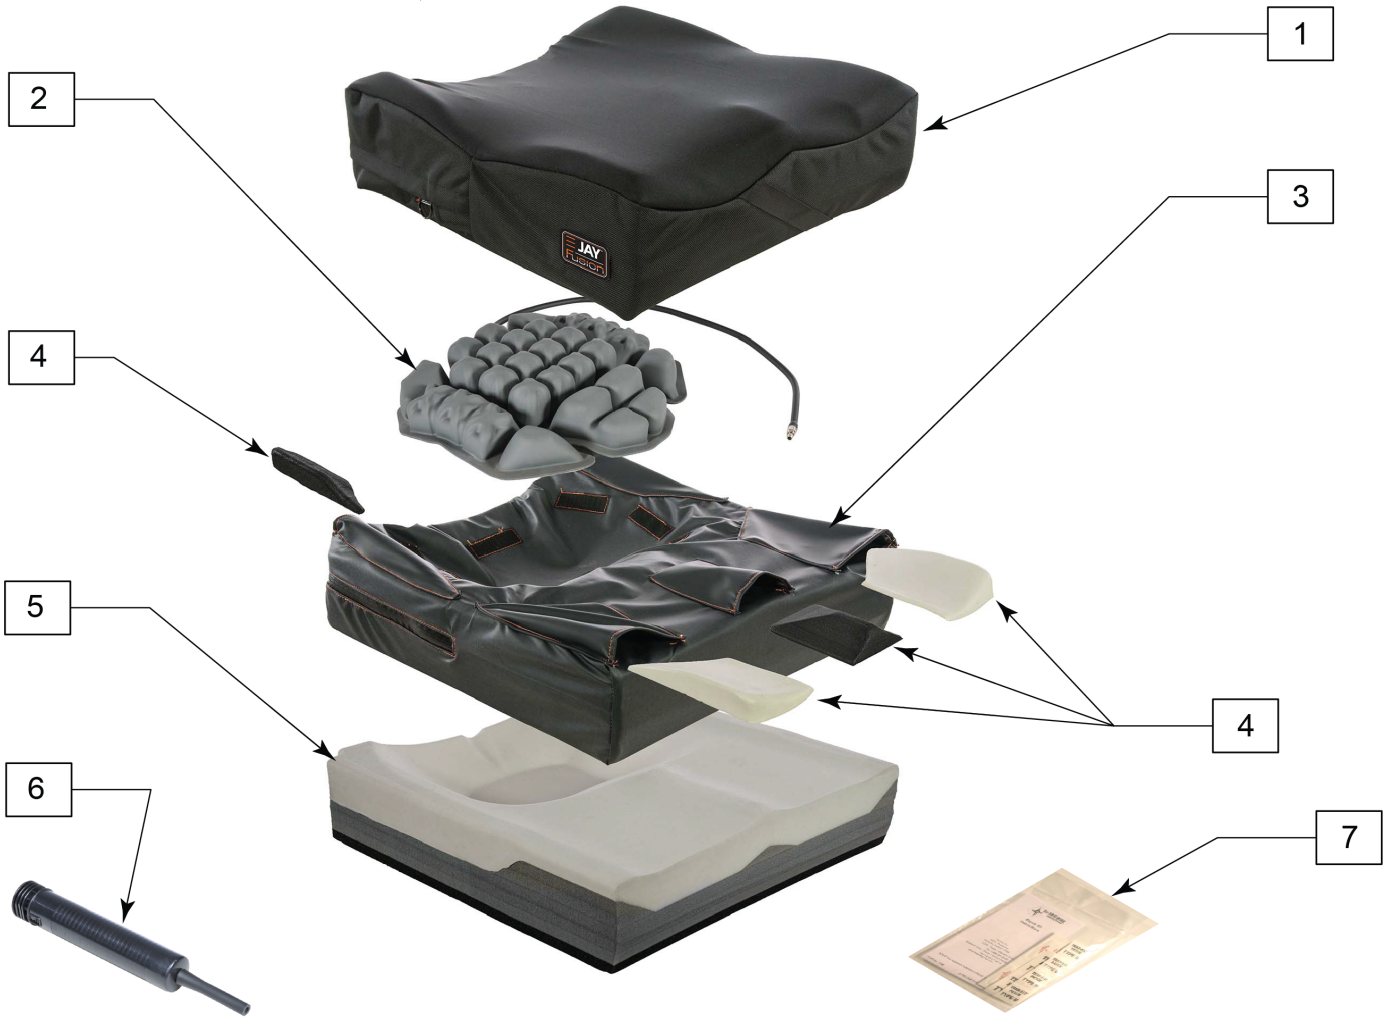

Note: for part number information, please see attachment in informations panel.  
 Note: Cushion widths 14" & 15" use A size Air Bladders, 16" - 20" use B size bladders and 21"-24" use C size bladders

Pos.	Item Number	Description	Remarks	USD
1	CJFUSION1414PA	COV OUT FUSION POS AIR 14X14		155.00
1	CJFUSION1415PA	COV OUT FUSION POS AIR 14X15		139.00
1	CJFUSION1416PA	COV OUT FUSION POS AIR 14X16		139.00
1	CJFUSION1417PA	COV OUT FUSION POS AIR 14X17		139.00
1	CJFUSION1418PA	COV OUT FUSION POS AIR 14X18		139.00
1	CJFUSION1514PA	COV OUT FUSION POS AIR 15X14		139.00
1	CJFUSION1515PA	COV OUT FUSION POS AIR 15X15		139.00
1	CJFUSION1516PA	COV OUT FUSION POS AIR 15X16		143.00
1	CJFUSION1517PA	COV OUT FUSION POS AIR 15X17		139.00
1	CJFUSION1518PA	COV OUT FUSION POS AIR 15X18		155.00
1	CJFUSION1519PA	COV OUT FUSION POS AIR 15X19		155.00
1	CJFUSION1520PA	COV OUT FUSION POS AIR 15X19		139.00
1	CJFUSION1521PA	COV OUT FUSION POS AIR 15X21		139.00
1	CJFUSION1614PA	COV OUT FUSION POS AIR 16X14		139.00
1	CJFUSION1615PA	COV OUT FUSION POS AIR 16X15		139.00
1	CJFUSION1616PA	COV OUT FUSION POS AIR 16X16		155.00
1	CJFUSION1617PA	COV OUT FUSION POS AIR 16X17		139.00
1	CJFUSION1618PA	COV OUT FUSION POS AIR 16X18		155.00
1	CJFUSION1619PA	COV OUT FUSION POS AIR 16X19		139.00