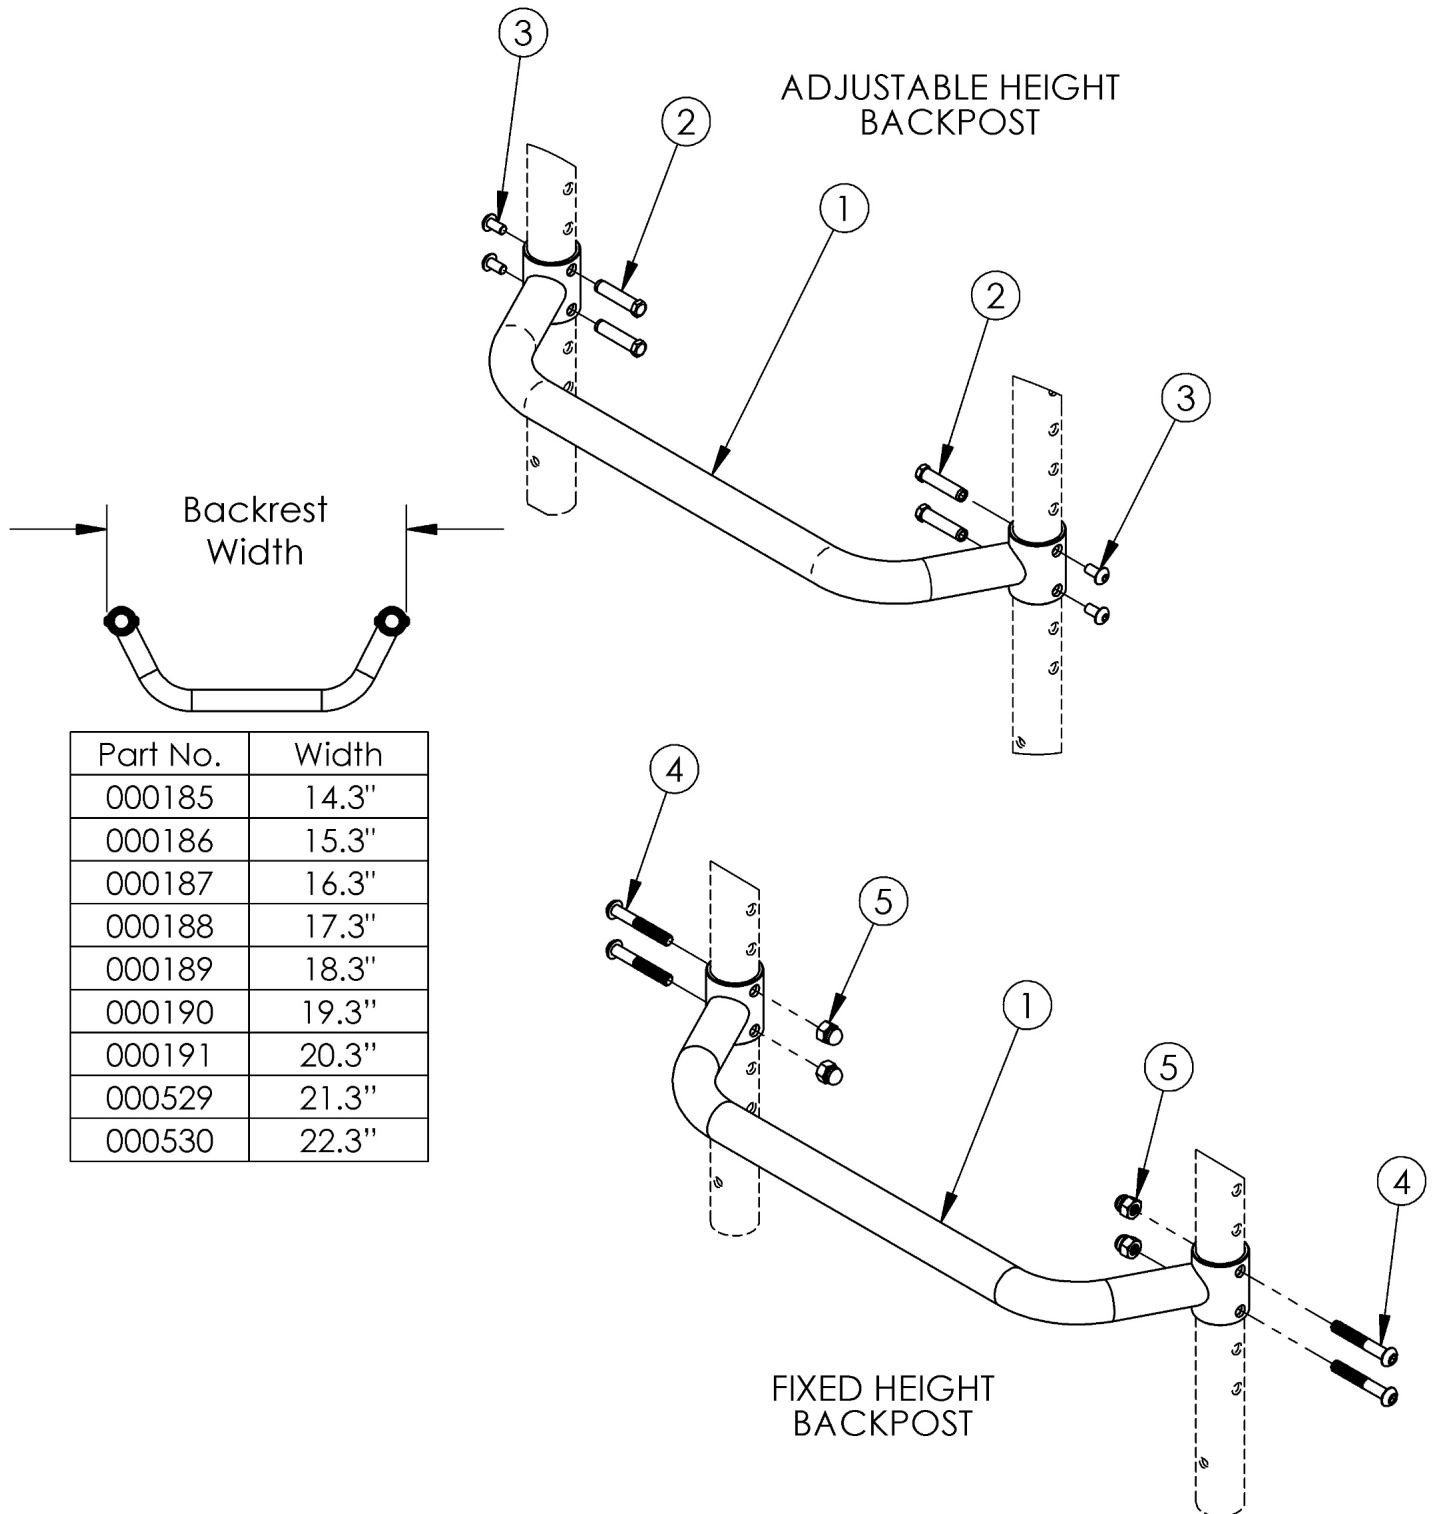

Focus CR Adjustable Height Rigidizer Bar

Adjustable Height Rigidizer Bar based on seat width

| Item Number | Part Number | Description | Quantity | Retail |
|-------------|-------------|-------------------------------------|----------|---------|
| 1a | 000185 | Adjustable Height Rigidizer Bar 14" | 1 | \$82.67 |
| 1b | 000186 | Adjustable Height Rigidizer Bar 15" | 1 | \$82.67 |
| 1c | 000187 | Adjustable Height Rigidizer Bar 16" | 1 | \$82.67 |
| 1d | 000188 | Adjustable Height Rigidizer Bar 17" | 1 | \$82.67 |
| 1e | 000189 | Adjustable Height Rigidizer Bar 18" | 1 | \$82.67 |
| 1f | 000190 | Adjustable Height Rigidizer Bar 19" | 1 | \$82.67 |
| 1g | 000191 | Adjustable Height Rigidizer Bar 20" | 1 | \$82.67 |
| 1h | 000529 | Adjustable Height Rigidizer Bar 21" | 1 | \$82.67 |
| 1i | 000530 | Adjustable Height Rigidizer Bar 22" | 1 | \$82.67 |
| 2 | 000987 | Threaded Fastener | 4 | \$3.78 |
| 3 | 100669 | M5 x 10 BTN SHCS BLKZC w/Patch | 4 | \$1.58 |
| 4 | 100797 | M6 x 40 BHCS BLK ZC | 4 | \$1.05 |
| 5 | 100558 | M6 NYL INS Domed Cap L/N ZC | 4 | \$1.05 |