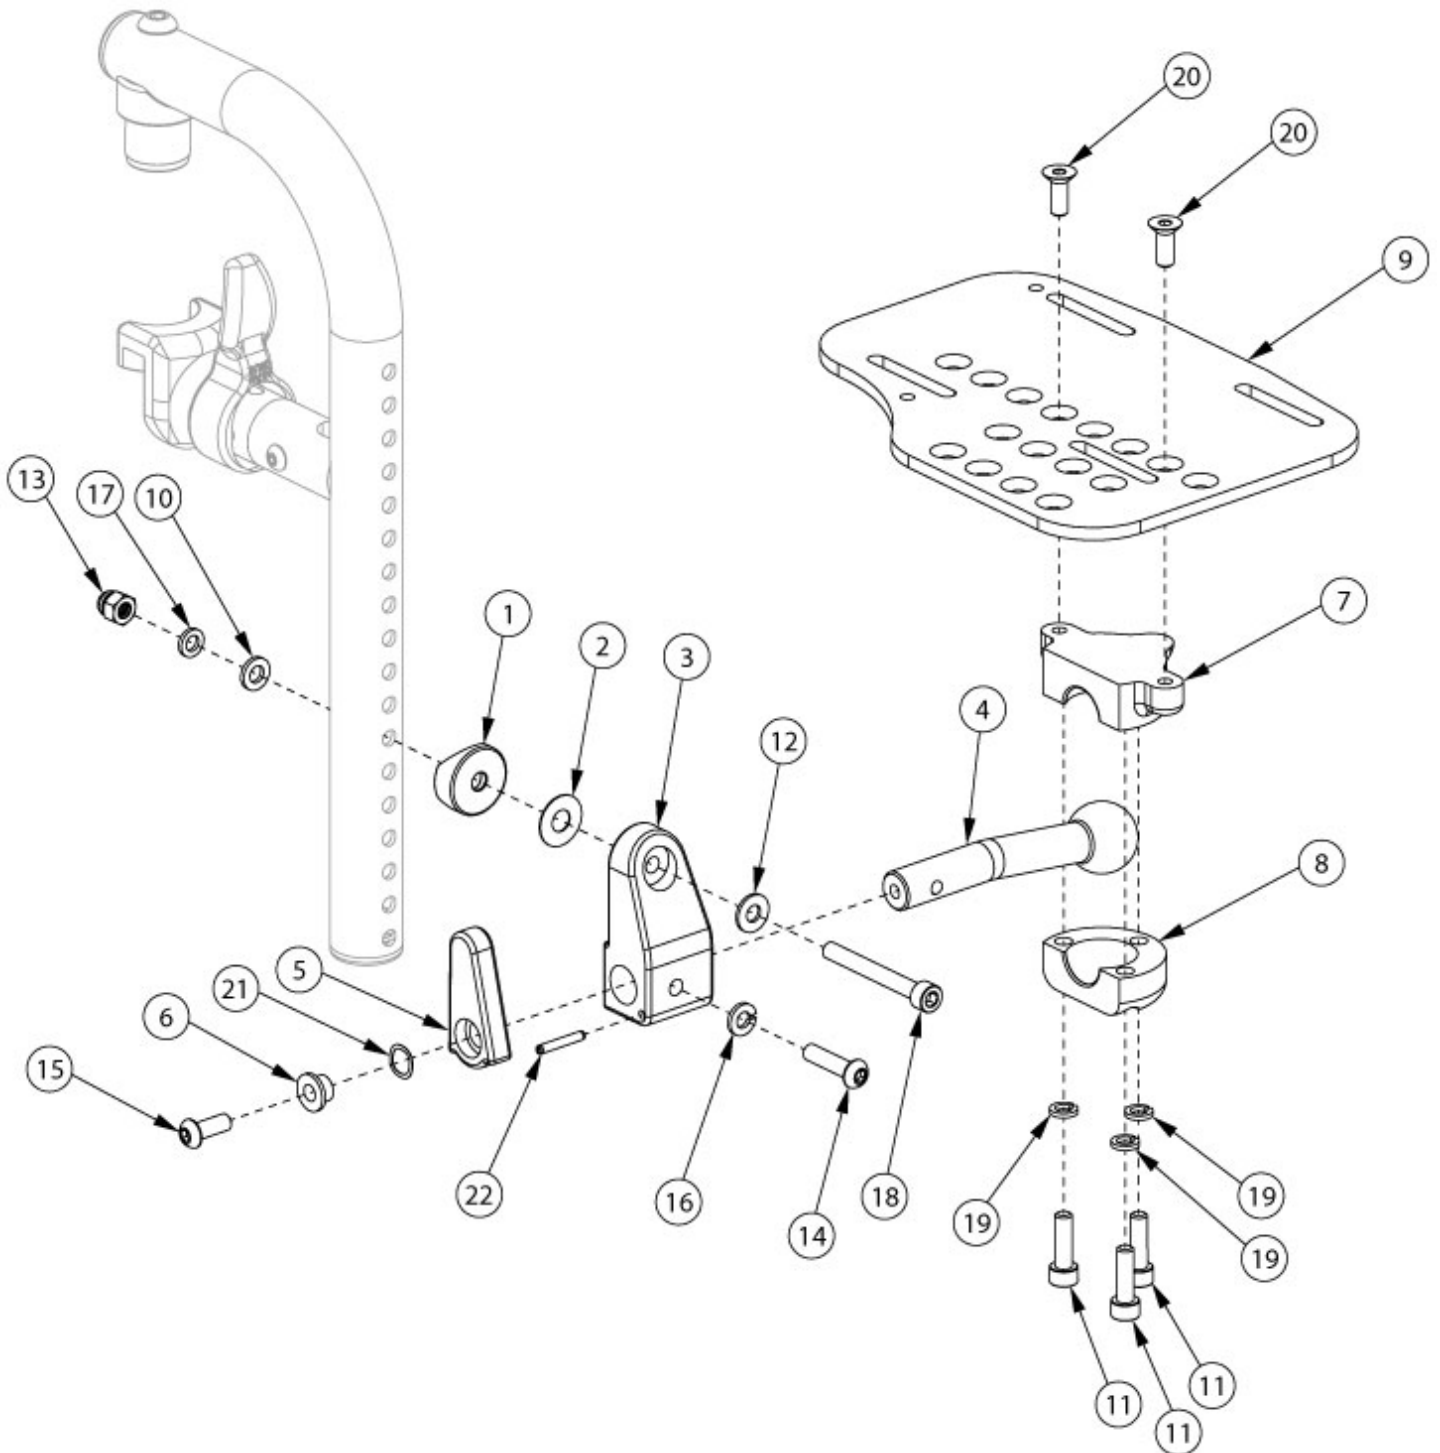

# Catalyst 5 Footplates - Aluminum Locking Multi-Angle Adjustable Front Mount

Sizes for footplates / assemblies are based on seat width. Only compatible with Front Mount Hangers.

Item Number	Part Number	Description	Quantity
1, 2, 3a, 4-8, 10-22	107618	Footplate Hardware Kit Aluminum Locking Multi-Angle Adjustable, Right	1
1, 2, 3b, 4-8, 10-22	107619	Footplate Hardware Kit Aluminum Locking Multi-Angle Adjustable, Left	1
1, 2, 3a-3b, 4-8, 10-22	107620	Footplate Hardware Kit Aluminum Locking Multi-Angle Adjustable, PAIR	1
1, 2, 3a, 4-8, 9a, 10-22	107605	Footplate Kit Aluminum Locking Multi-Angle Adjustable, 14-15" Wide, Right	1
1, 2, 3a, 4-8, 9c, 10-22	107606	Footplate Kit Aluminum Locking Multi-Angle Adjustable, 16-17" Wide, Right	1
1, 2, 3a, 4-8, 9e, 10-22	107607	Footplate Kit Aluminum Locking Multi-Angle Adjustable, 18-24" Wide, Right	1
1, 2, 3b, 4-8, 9b, 10-22	107610	Footplate Kit Aluminum Locking Multi-Angle Adjustable, 14-15" Wide, Left	1
1, 2, 3b, 4-8, 9d, 10-22	107611	Footplate Kit Aluminum Locking Multi-Angle Adjustable, 16-17" Wide, Left	1
1, 2, 3b, 4-8, 9f, 10-22	107612	Footplate Kit Aluminum Locking Multi-Angle Adjustable, 18-24" Wide, Left	1
1, 2, 3a-3b, 4-8, 9a-9b, 10-22	107615	Footplate Kit Aluminum Locking Multi-Angle Adjustable, 14-15" Wide, PAIR	1
1, 2, 3a-3b, 4-8, 9c-9d, 10-22	107616	Footplate Kit Aluminum Locking Multi-Angle Adjustable, 16-17" Wide, PAIR	1
1, 2, 3a-3b, 4-8, 9e-9f, 10-22	107617	Footplate Kit Aluminum Locking Multi-Angle Adjustable, 18-24" Wide, PAIR	1
1	000055	Saddle 1"	1
2	000428	Wear Washer	1
3a, 22	109294	Multi-Angle Footrest Mount 1", with Spring Pin, Right	1
3b, 22	109295	Multi-Angle Footrest Mount 1", with Spring Pin, Left	1
4	003820	Ball Shaft 1" Multi-Angle	1
5	003821	Latch, Footplate, Multi-Angle	1
6	003822	Bushing, Latch, Multi-Angle	1
7	003823	Clamp, Upper, Footplate, Multi-Angle	1
8	003824	Clamp, Lower, Footplate, Multi-Angle	1
9a	003829	Footplate, Multi-Angle, 14-15W, Right	1
9b	003830	Footplate, Multi-Angle, 14-15W, Left	1
9c	003831	Footplate, Multi-Angle, 16-17W, Right	1
9d	003832	Footplate, Multi-Angle, 16-17W, Left	1
9e	003833	Footplate, Multi-Angle, 18-24W, Right	1
9f	003834	Footplate, Multi-Angle, 18-24W, Left	1