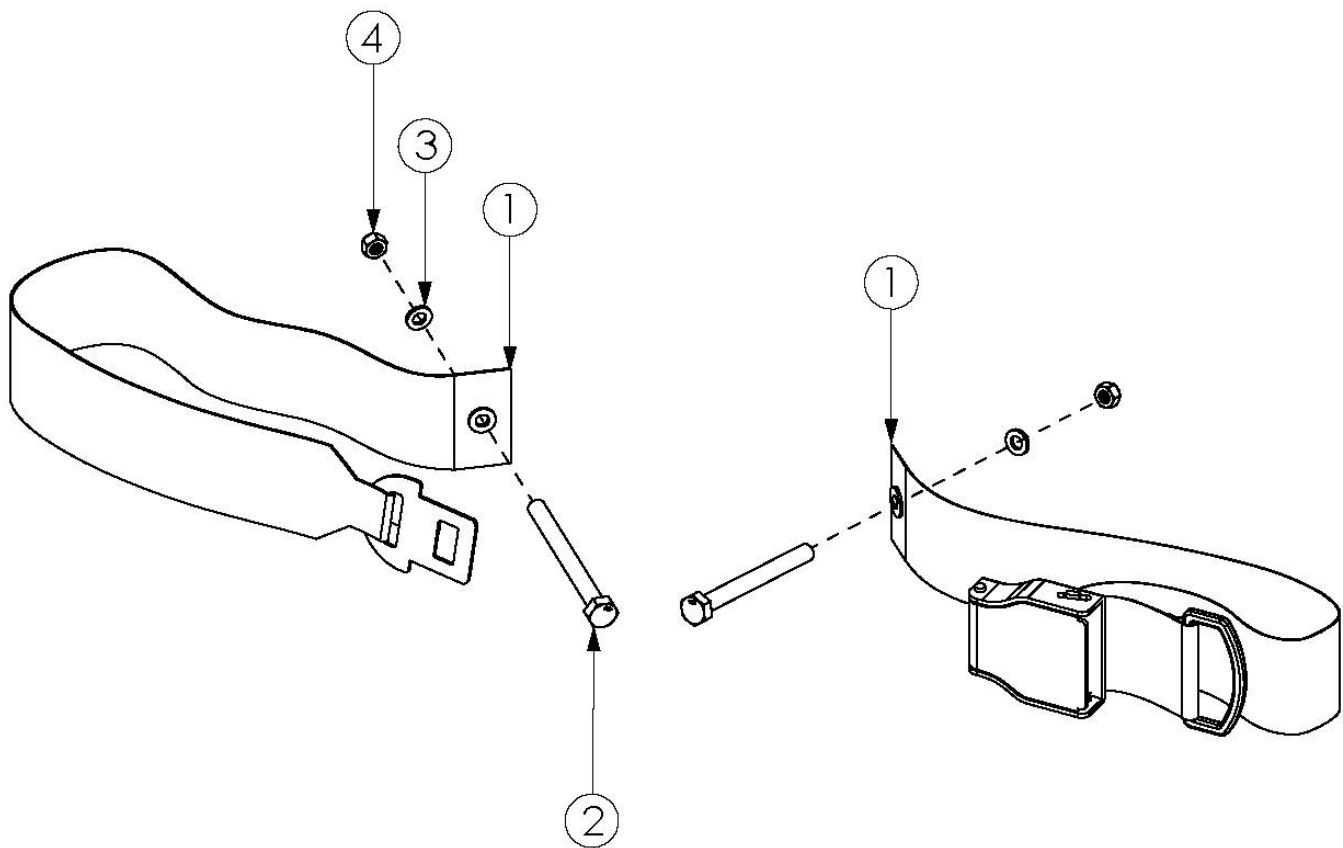

## Catalyst E Pelvic Positioning Belts - 2" Airline Buckle

Item Number	Part Number	Description	Quantity
1, 2, 3, 4	111401	Belt Pelvic Positioning 2" Airline Buckle 50", Catalyst/Spark	1
1	100594	Belt Pelvic Positioning 2" Airline Buckle 50"	1
2	100681	M6 x 40 CLS8.8 DIN931 HHCS ZC	2
3	100746	M6 Flat Washer Blk Zn	2
4	100658	M6 Nylock Nut Blk Zn	2