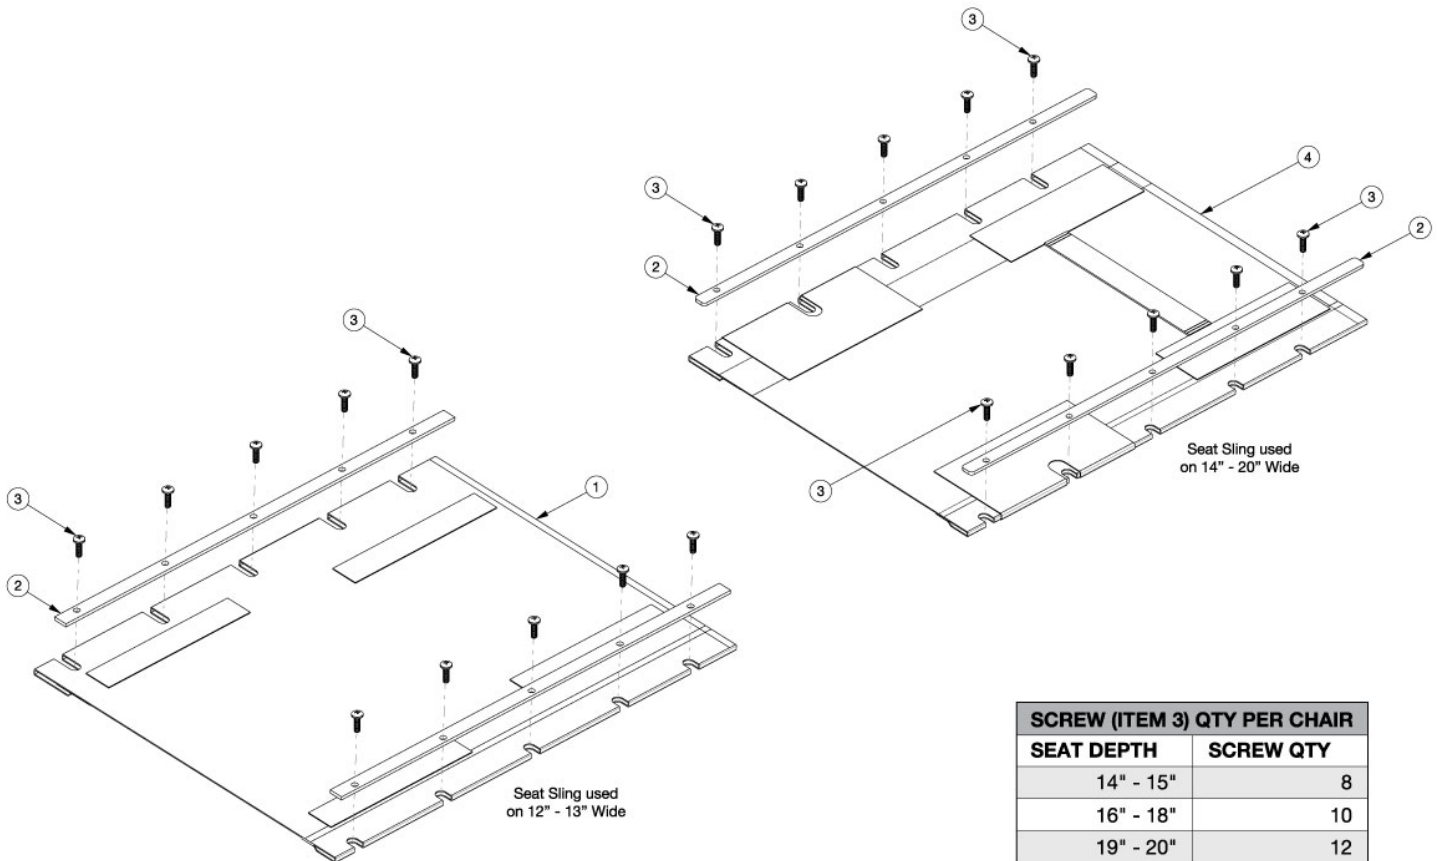

# Rogue2 Seat Upholstery

Seat upholstery width measures approximately 1" less than the chair size. Seat upholstery depth measures true to the chair size.

Item Number	Part Number	Description	Quantity
1a	101516	Seat Upholstery Rigid 1214	1
1b	101517	Seat Upholstery Rigid 1215	1
1c	101518	Seat Upholstery Rigid 1216	1
1d	101519	Seat Upholstery Rigid 1217	1
1e	101520	Seat Upholstery Rigid 1218	1
1f	101569	Seat Upholstery Rigid 1219	1
1g	101523	Seat Upholstery Rigid 1314	1
1h	101524	Seat Upholstery Rigid 1315	1
1i	101525	Seat Upholstery Rigid 1316	1
1j	101526	Seat Upholstery Rigid 1317	1
1k	101527	Seat Upholstery Rigid 1318	1

Item Number	Part Number	Description	Quantity
1l	101571	Seat Upholstery Rigid 1319	1
1m	101572	Seat Upholstery Rigid 1320	1
2a	000548	Seat Rail 10" Deep RIGID	2
2b	000549	Seat Rail 11" Deep RIGID	2
2c	000550	Seat Rail 12" Deep RIGID	2
2d	000551	Seat Rail 13" Deep RIGID	2
2e	000241	Seat Rail 14" Deep Rigid/Liberty	2
2f	000242	Seat Rail 15" Deep RIGID	2
2g	000243	Seat Rail 16" Deep Rigid/Liberty	2
2h	000244	Seat Rail 17" Deep RIGID	2
2i	000245	Seat Rail 18" Deep Rigid/Liberty	2
2j	000246	Seat Rail 19" Deep RIGID	2
2k	000247	Seat Rail 20" Deep Rigid/Liberty	2
3	100734	M5 x 16 PHMS ZC	14
4a	101000	Seat Upholstery Rigid/Liberty 1414	1
4b	101005	Seat Upholstery Rigid 1415	1
4c	101012	Seat Upholstery Rigid/Liberty 1416	1
4d	101019	Seat Upholstery Rigid 1417	1
4e	101026	Seat Upholstery Rigid/Liberty 1418	1
4f	101033	Seat Upholstery Rigid 1419	1
4g	101074	Seat Upholstery Rigid/Liberty 1420	1
4h	101001	Seat Upholstery Rigid/Liberty 1514	1
4i	101006	Seat Upholstery Rigid 1515	1
4j	101013	Seat Upholstery Rigid/Liberty 1516	1
4k	101020	Seat Upholstery Rigid 1517	1
4l	101027	Seat Upholstery Rigid/Liberty 1518	1
4m	101034	Seat Upholstery Rigid 1519	1
4n	101040	Seat Upholstery Rigid/Liberty 1520	1