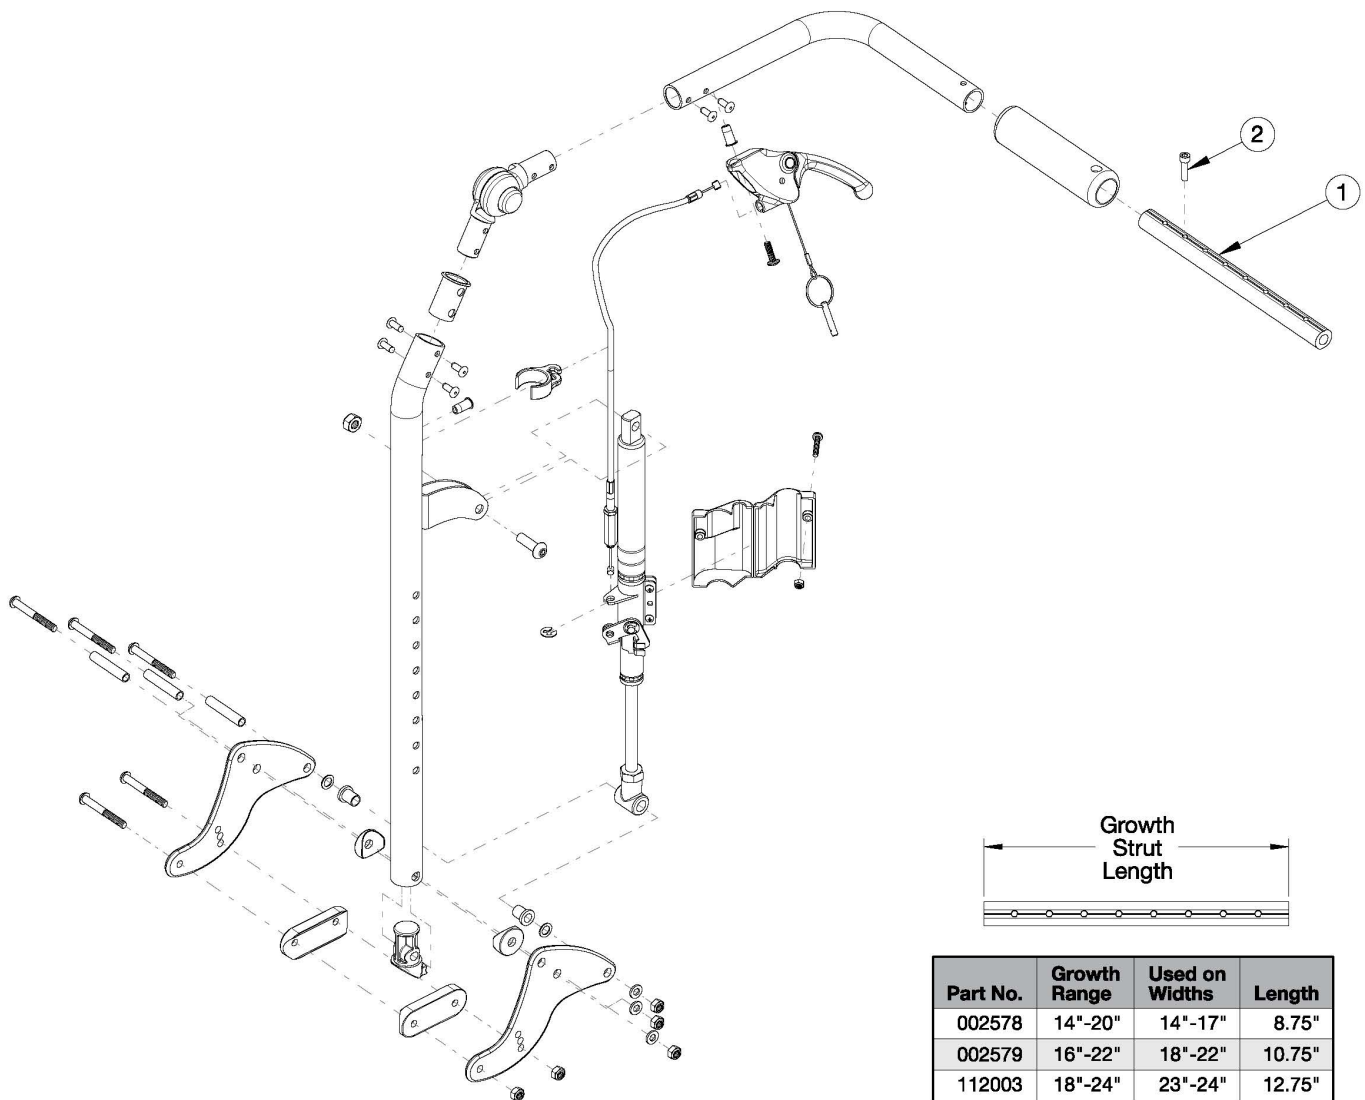

# Focus CR Reclining Backrest - Growth

Part No.	Growth Range	Used on Widths	Length
002578	14"-20"	14"-17"	8.75"
002579	16"-22"	18"-22"	10.75"
112003	18"-24"	23"-24"	12.75"

Has your width changed? If yes, verify the current growth strut will work or select appropriately below.

Item Number	Part Number	Description	Quantity
1a	002578	Growth Strut, Stroller, Short <i>Used on chairs 14"-17" wide</i>	1
1b	002579	Growth Strut, Stroller, Long <i>Used on chairs 18"-22" wide</i>	1
1c	112003	Growth Strut, Stroller, Extra Long <i>Used on chairs 23"-24" wide</i>	1
2	101843	M5 x 20 SHCS Blk Zn	1