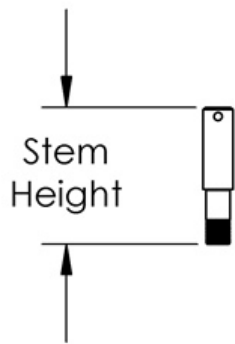

# (Discontinued) Rogue Caster Forks and Stems

Std	2.0"
+ 3/4"	2.8"

Short	4.5"
Tall	4.9"

Item Number	Part Number	Description	Quantity
1b, 4-9, 13	500783_ _ _	Color Anodized Fork and Stem Assembly Short 3/4	1
2b, 4-9, 13	500785_ _ _	Color Anodized Fork and Stem Assembly Tall 3/4	1
2b, 5-7	000928_ _ _	Color Anodized Caster Fork Tall w/ Bearing Housing RG <i>Replaced with 004362_ _ _</i>	1
4	000930INST	Caster Stem In Line +3/4 Rogue/Clik <i>Replaced with 004371INST</i>	1
8	100682	Washer 1/2" .518 x .875 x .047 F/W Black Zinc	1
9	101459	1/2-20 NTE JAM NYL INS L/N BLK ZC	1
10	000422	M6 x 56 Threaded Barrel	1
11	100792	Caster Spacer D8 x D12 x 10mm / Close Mount Handrim Spacer	2
12	100667	M6 x 12 BTN SHCS BLKZC w/Patch	2
13a	001355	Caster Bearing Cap Black Anodized <i>Used with 3/4" stem only</i>	1
13b	001355_ _ _	Color Anodized Caster Bearing Cap	1