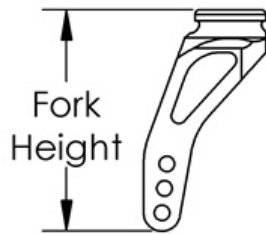

# (Discontinued) Rogue Caster Forks and Stems

Std	2.0"
+ 3/4"	2.8"

Short	4.5"
Tall	4.9"

Item Number	Part Number	Description	Quantity
1b, 4-9, 13	500783_ _ _	Color Anodized Fork and Stem Assembly Short 3/4	1
2b, 4-9, 13	500785_ _ _	Color Anodized Fork and Stem Assembly Tall 3/4	1
2b, 5-7	000928_ _ _	Color Anodized Caster Fork Tall w/ Bearing Housing RG <i>Replaced with 004362_ _ _</i>	1
4	000930INST	Caster Stem In Line +3/4 Rogue/Clik <i>Replaced with 004371INST</i>	1
8	100682	Washer 1/2" .518 x .875 x .047 F/W Black Zinc	1
9	101459	1/2-20 NTE JAM NYL INS L/N BLK ZC	1
10	000422	M6 x 56 Threaded Barrel	1
11	100792	Caster Spacer D8 x D12 x 10mm / Close Mount Handrim Spacer	2
12	100667	M6 x 12 BTN SHCS BLKZC w/Patch	2
13a	001355	Caster Bearing Cap Black Anodized <i>Used with 3/4" stem only</i>	1
13b	001355_ _ _	Color Anodized Caster Bearing Cap	1