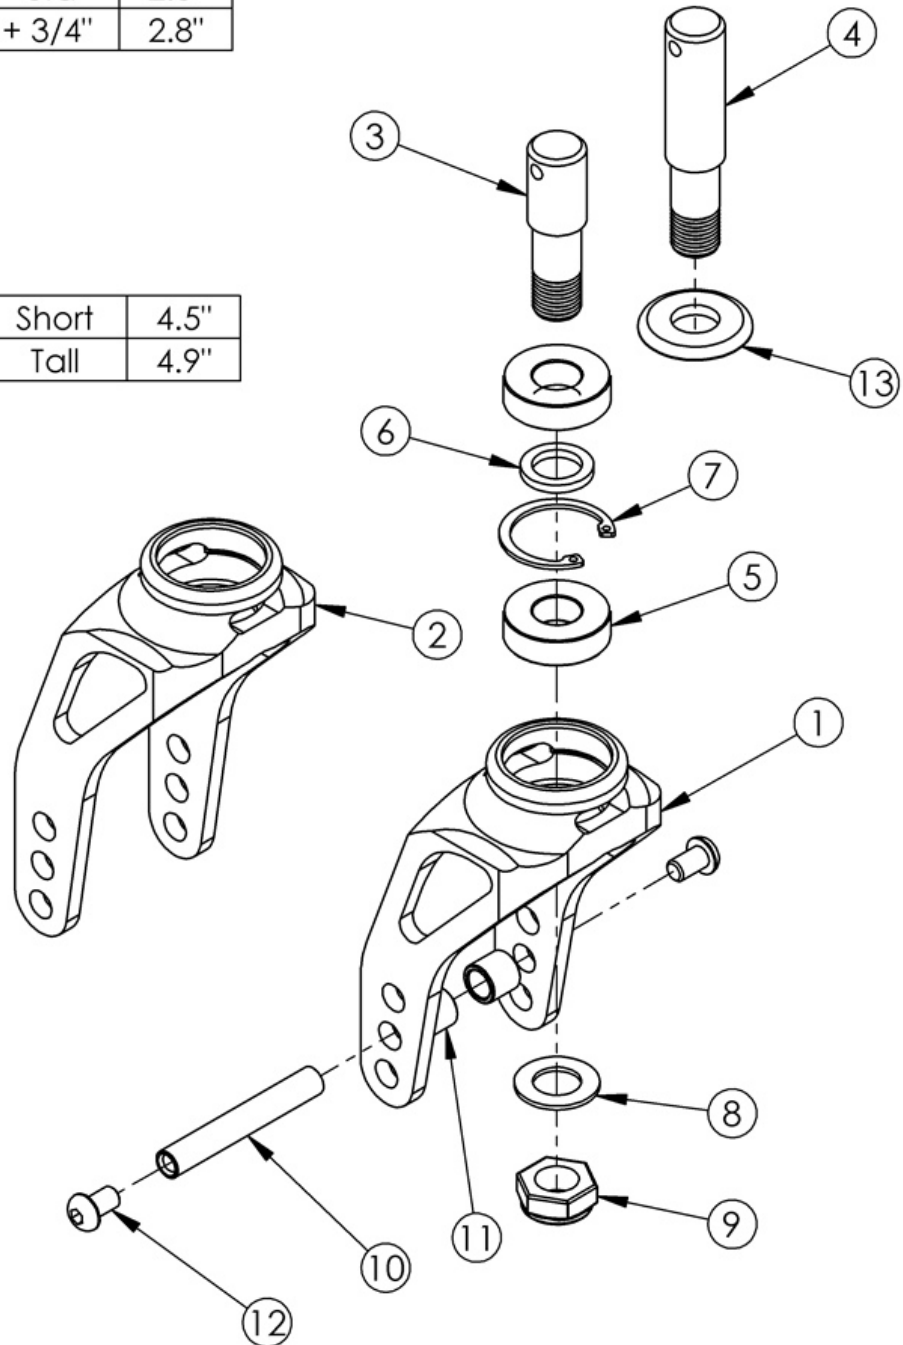

# (Discontinued) Rogue Caster Forks and Stems

Std	2.0"
+ 3/4"	2.8"

Short	4.5"
Tall	4.9"

Item Number	Part Number	Description	Quantity
1b, 4-9, 13	500783_ _ _	Color Anodized Fork and Stem Assembly Short 3/4	1
2b, 4-9, 13	500785_ _ _	Color Anodized Fork and Stem Assembly Tall 3/4	1
2b, 5-7	000928_ _ _	Color Anodized Caster Fork Tall w/ Bearing Housing RG <i>Replaced with 004362_ _ _</i>	1
4	000930INST	Caster Stem In Line +3/4 Rogue/Clik <i>Replaced with 004371INST</i>	1
8	100682	Washer 1/2" .518 x .875 x .047 F/W Black Zinc	1
9	101459	1/2-20 NTE JAM NYL INS L/N BLK ZC	1
10	000422	M6 x 56 Threaded Barrel	1
11	100792	Caster Spacer D8 x D12 x 10mm / Close Mount Handrim Spacer	2
12	100667	M6 x 12 BTN SHCS BLKZC w/Patch	2
13a	001355	Caster Bearing Cap Black Anodized <i>Used with 3/4" stem only</i>	1
13b	001355_ _ _	Color Anodized Caster Bearing Cap	1