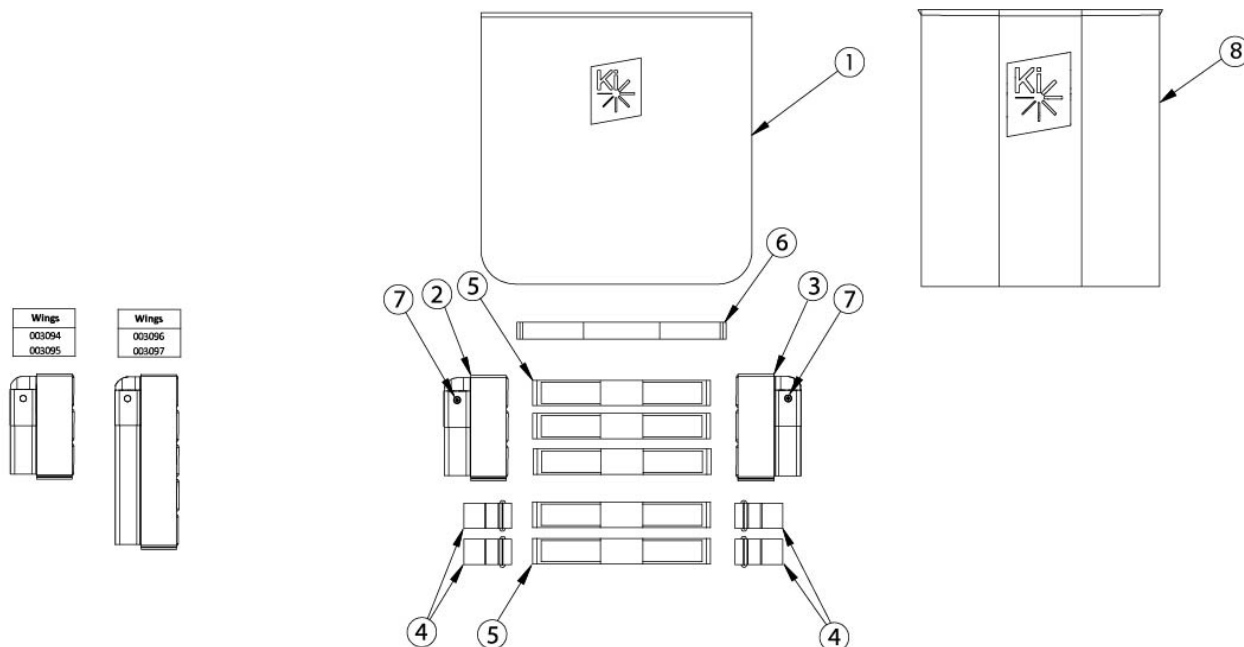

Catalyst Tension Adjustable Back Upholstery - Standard Backposts

Backrest Range and Height	Wings	Total Strap Qty	Total D-Ring Qty
Short 8.5"	003094 003095	3	0
Short 9.5" - 10.5"	003094 003095	4	2
Short 11.5"	003094 003095	5	4
Medium 12.5"	003096 003097	5	0
Medium 13.5" - 14.5"	003096 003097	6	2
Medium 15.5"	003096	7	4
Tall 16.5" - 17.5"	003097	8	6
Tall 18.5" - 19.5"	003096 003097	8	6

Assemblies contain the cover, amount of straps and d-rings used for the tallest height listed in the assembly. Tension Straps (6a-6d) are based on seat width and used with the combination of Fold Down Push Handle and Tension Adjustable Back Upholstery. Attaching hardware is not included with the back upholstery assemblies.

Item Number	Part Number	Description	Quantity
1c, 2b, 3b, 4, 5a	505519	Back Upholstery Assembly Tension Adjustable with Standard Cover 14W, 12.5" - 15.5" Height, Standard Backposts	1
1e, 2b, 3b, 4, 5a	505520	Back Upholstery Assembly Tension Adjustable with Standard Cover 14W, 16.5" - 19.5" Height, Standard Backposts	1
1h, 2b, 3b, 4, 5b	505522	Back Upholstery Assembly Tension Adjustable with Standard Cover 15W, 12.5" - 15.5" Height, Standard Backposts	1
1j, 2b, 3b, 4, 5b	505523	Back Upholstery Assembly Tension Adjustable with Standard Cover 15W, 16.5" - 19.5" Height, Standard Backposts	1
1m, 2b, 3b, 4, 5c	505525	Back Upholstery Assembly Tension Adjustable with Standard Cover 16W, 12.5" - 15.5" Height, Standard Backposts	1