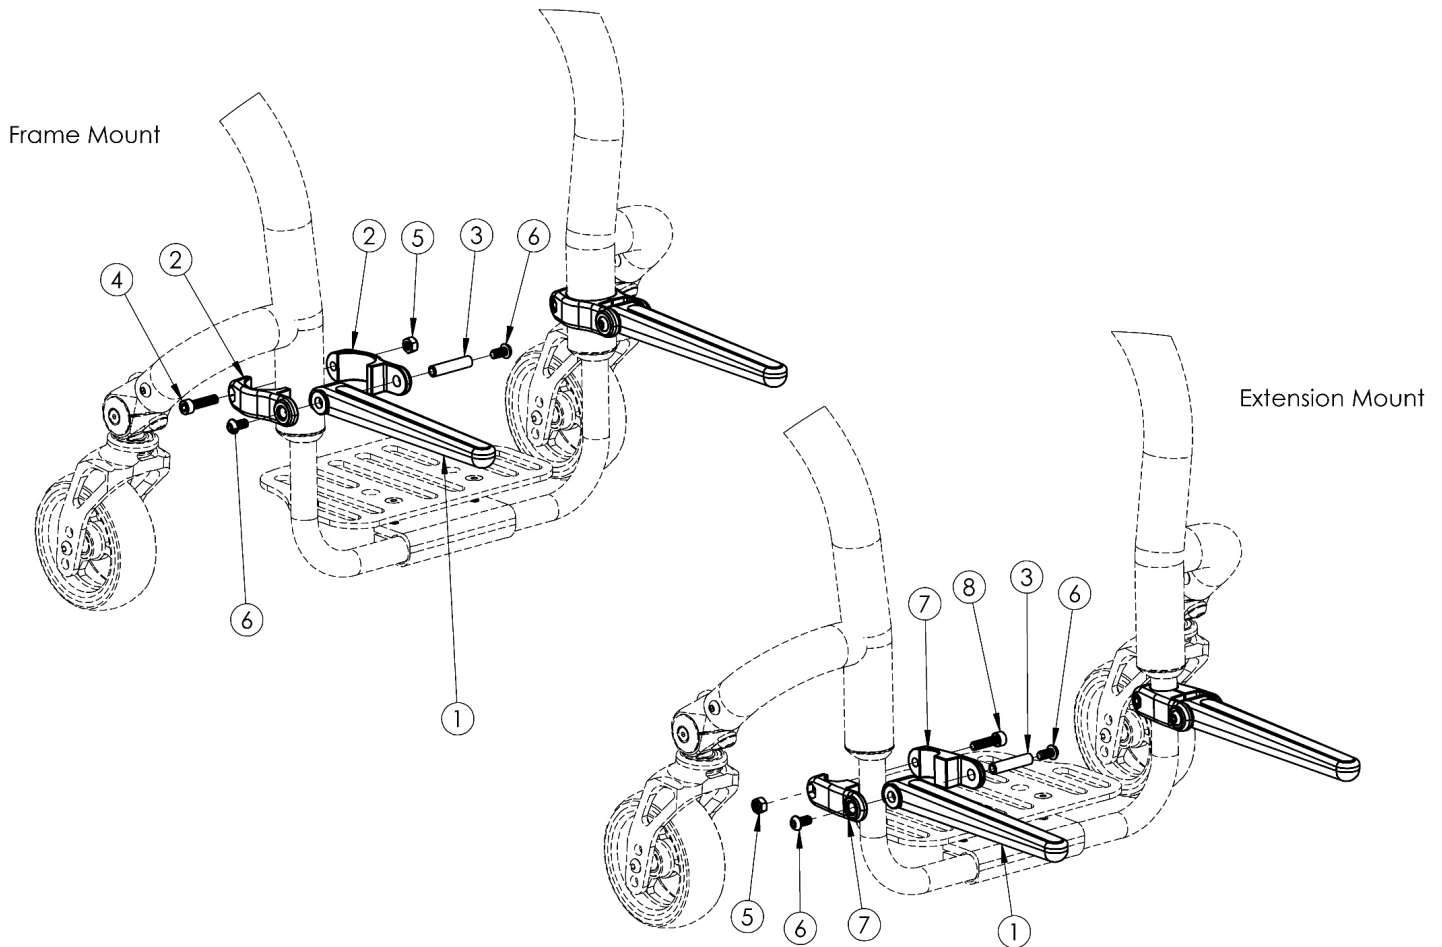

Rogue Luggage Carrier

Item Number	Part Number	Description	Quantity	Retail
1 - 8	504465	Luggage Carrier Kit, Rogue/Tsunami	1	\$85.00
1	003430	Luggage Carrier Fork Assembly	2	\$29.42
2	003412	Luggage Carrier Clamp 1.375 <i>Used to mount Luggage Carrier to the frame</i>	4	\$8.40
3	003413	Luggage Carrier Barrel	2	\$8.40
4	100780	M6 x 25 SHCS ZC <i>Only used when Luggage Carrier is mounted to the frame</i>	2	\$2.10
5	100658	M6 Nylock Nut Blk Zn	2	\$1.05
6	100667	M6 x 12 BTN SHCS BLKZC w/Patch	4	\$1.58
7	003409	Luggage Carrier Clamp .75 <i>Used to mount Luggage Carrier to the footrest tubes/extensions</i>	4	\$8.40

Item Number	Part Number	Description	Quantity	Retail
8	101845	M6 x 22 SHCS Blk Zn <i>Only used when Luggage Carrier is mounted to the footrest tubes/extensions</i>	2	\$1.58