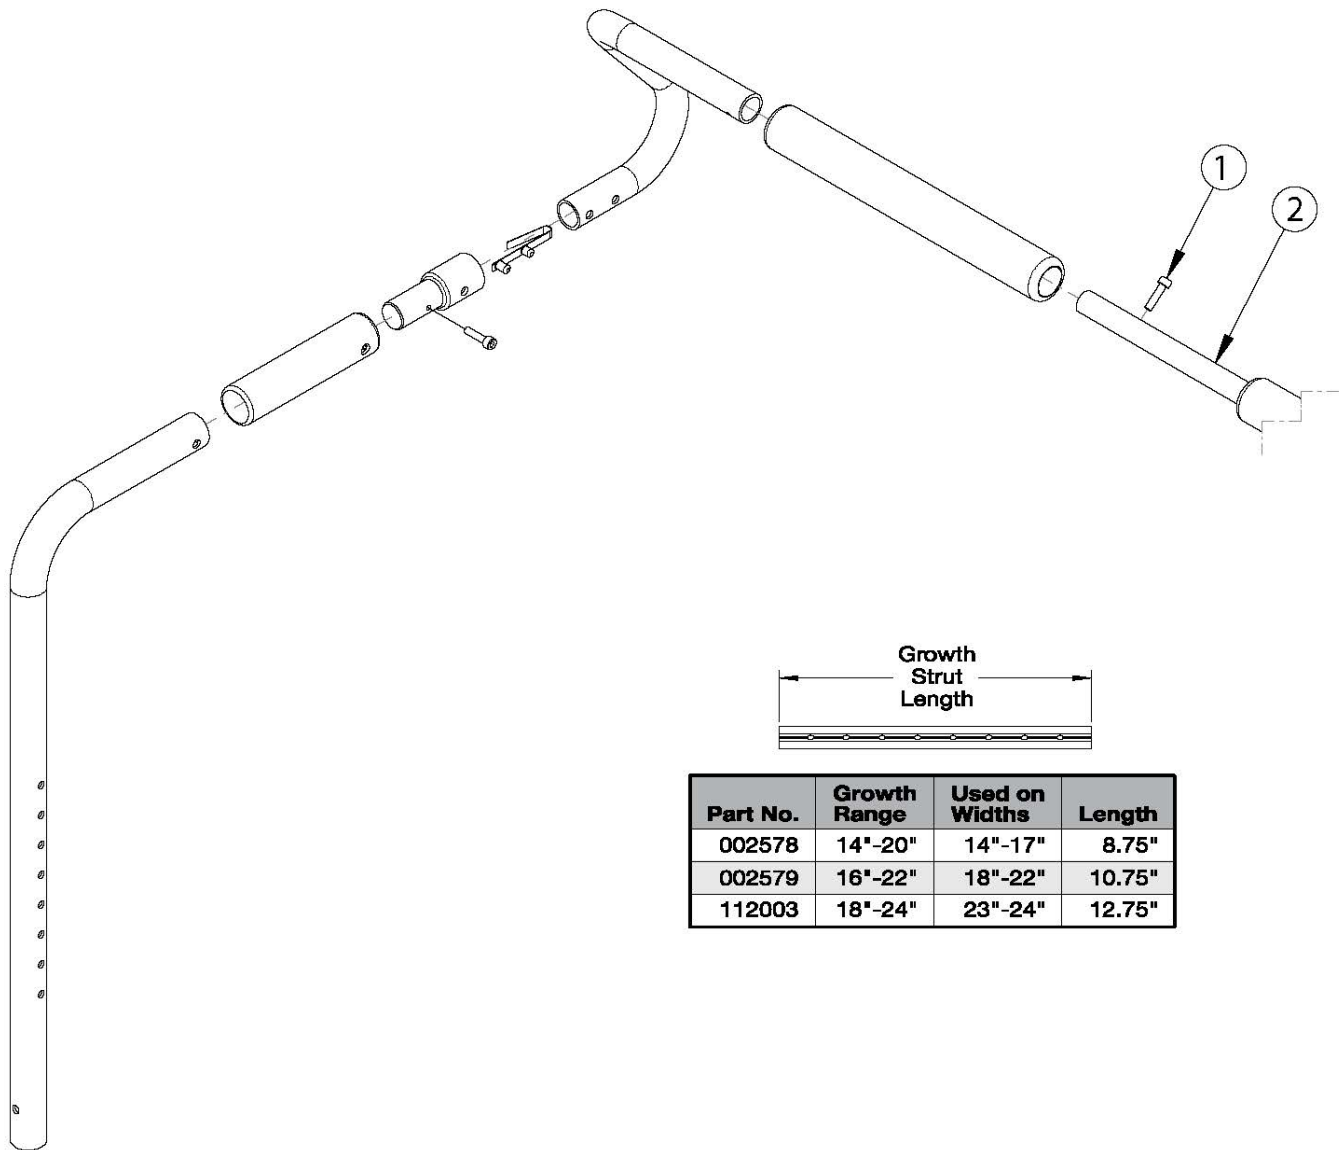

Focus CR Dynamic Back - Growth

Part No.	Growth Range	Used on Widths	Length
002578	14"-20"	14"-17"	8.75"
002579	16"-22"	18"-22"	10.75"
112003	18"-24"	23"-24"	12.75"

Has your width changed? If yes, verify the current growth strut will work or select appropriately below.

Item Number	Part Number	Description	Quantity
1, 2a	503107	Growth Strut Assembly Short, Focus/Flip <i>Used on chairs 14" - 17" wide</i>	1
1, 2b	503108	Growth Strut Assembly Long, Flip/Focus <i>Used on chairs 18" - 22" wide</i>	1
1, 2c	114289	Growth Strut Assembly Extra Long, Focus <i>Used on chairs 23"-24" wide</i>	1