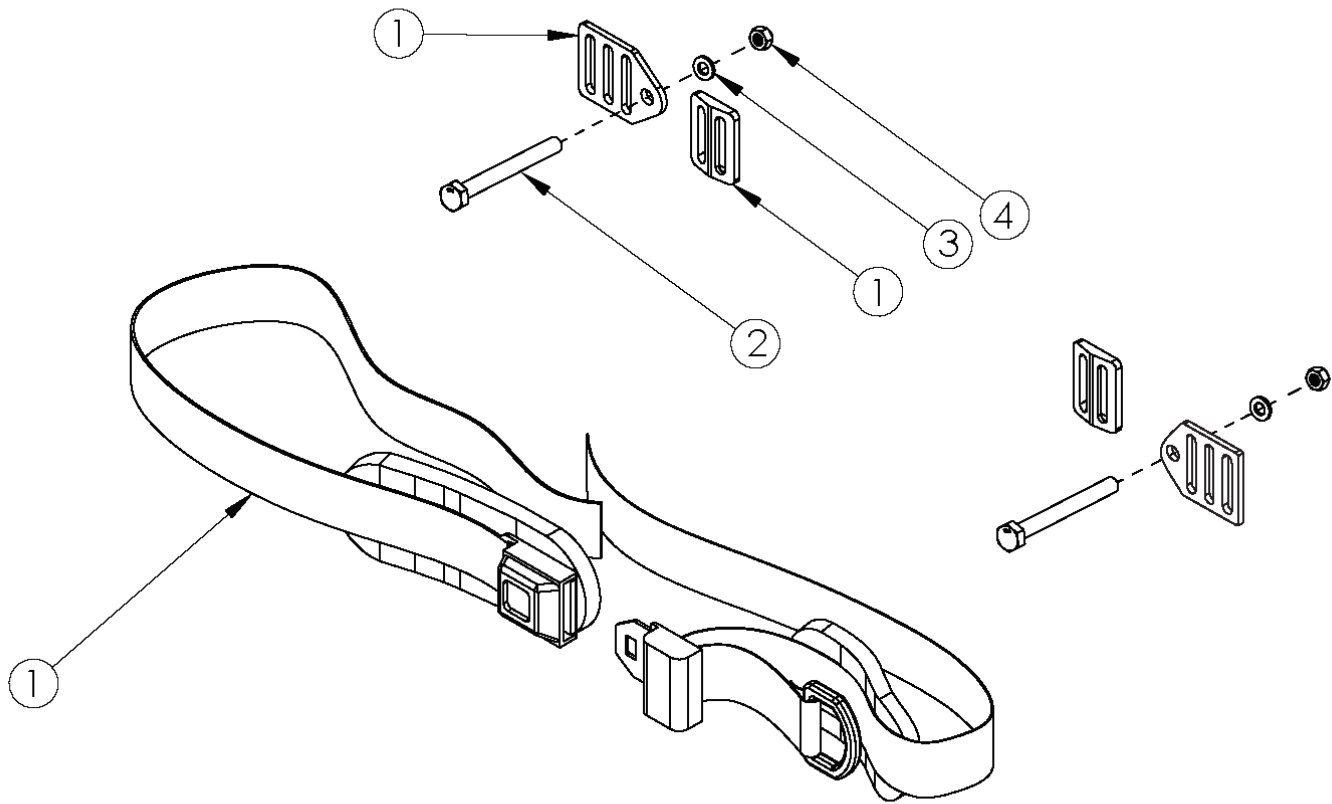

Ethos Pelvic Positioning Belts - 1.5" Padded Auto Buckle and Hardware

Item Number	Part Number	Description	Quantity	Retail
1, 2, 3, 4	111399	Belt Pelvic Positioning 1.5" Auto Buckle Padded 56", Clik/Ethos	1	\$170.00
1	100958	Belt Pelvic Positioning 1.5" Auto Buckle Padded 56"	1	\$178.50
2	100670	M6 x 45 BTN SHCS BLK ZC	2	\$1.66
3	100746	M6 Flat Washer Blk Zn	2	\$1.66
4	100658	M6 Nylock Nut Blk Zn	2	\$1.10