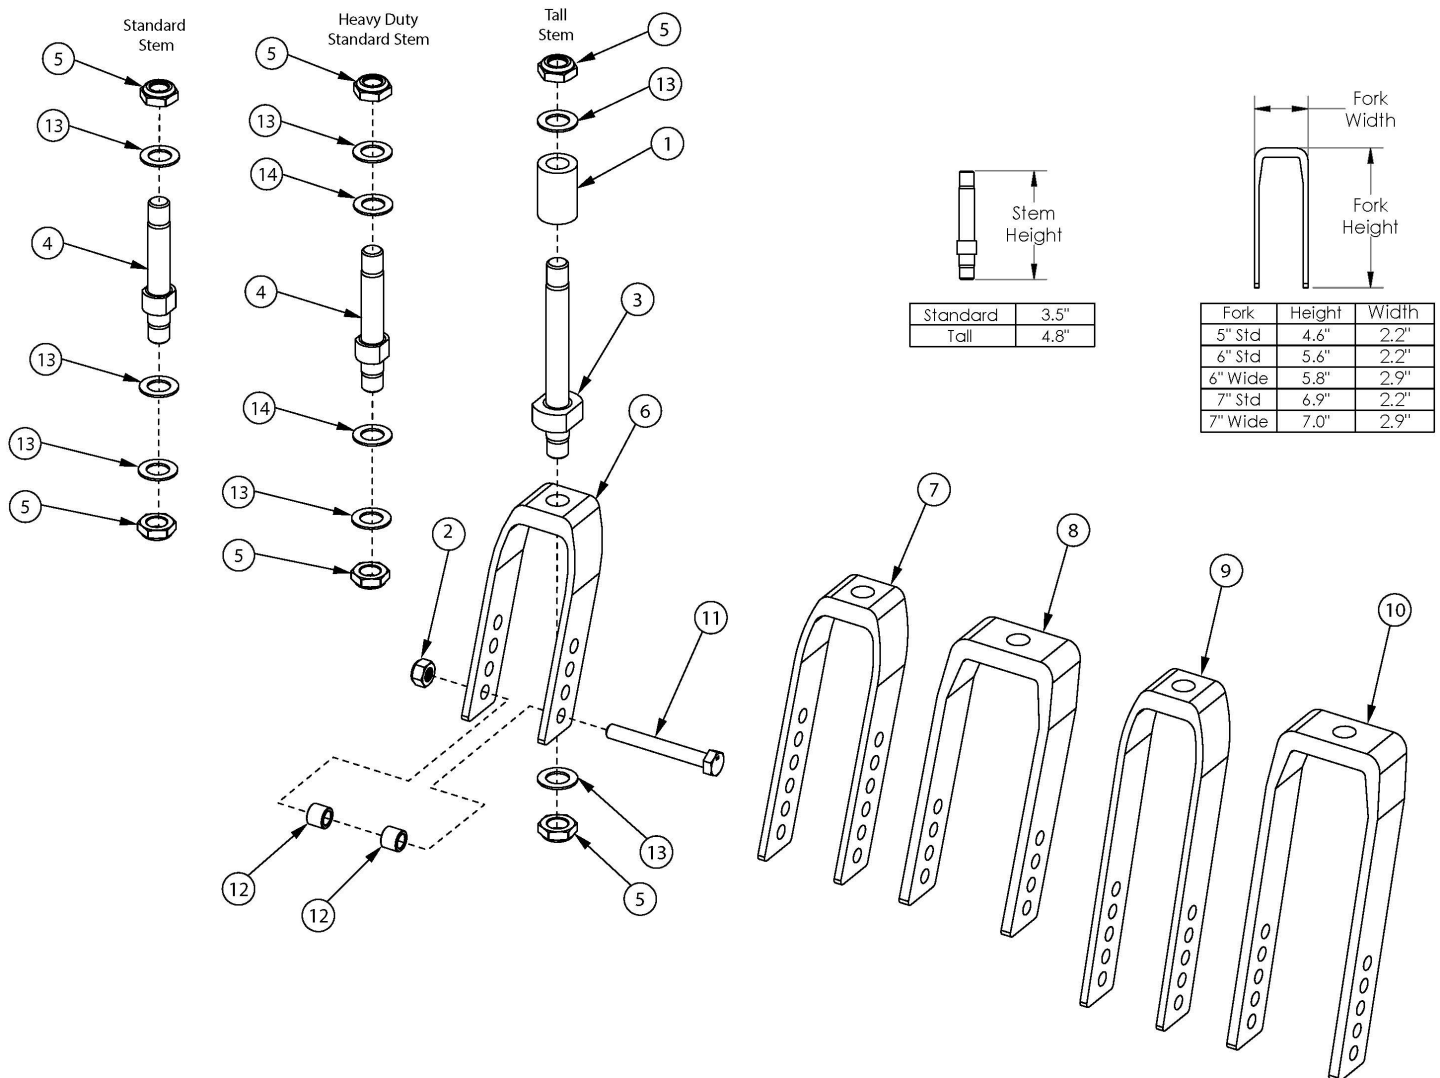

Focus CR Caster Forks and Stems

Item Number	Part Number	Description	Quantity	Retail
4a, 5, 6, 13	503816	Fork Assembly 5" Std Stem, Tilt <i>Used with standard weight capacity</i>	1	\$58.65
4a, 5, 7, 13	503814	Fork Assembly 6" Std Stem, Tilt <i>Used with standard weight capacity</i>	1	\$58.65
4a, 5, 8, 13	503817	Fork Assembly 6" Wide Std Stem, Tilt <i>Used with standard weight capacity. Only used with 2" wide casters.</i>	1	\$82.14
4b, 5, 8, 13, 14	506368	Fork Assembly 6" Wide Heavy Duty Std Stem Focus <i>Used with heavy duty weight capacity. Only used with 2" wide casters.</i>	1	\$213.00
4a, 5, 9, 13	503815	Fork Assembly 7" Std Stem, Tilt <i>Used with standard weight capacity</i>	1	\$58.65