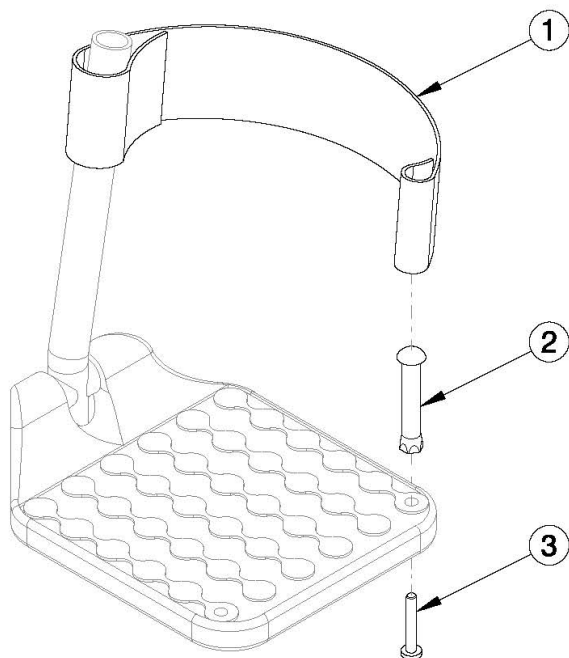

Catalyst E Heel Loops

Heel Loop				
Part No.	Used on Chair Widths			Strap Length
	Angle Adjustable / Multi-Angle	Composite	Composite Angle Adjustable	
100591	N/A	14" - 15"	N/A	9.4"
100592	14" - 15"	16" - 17"	15" - 16"	10.4"
100593	16" - 22"	18" - 22"	17" - 22"	11.4"

Adjustable Heel Loop				
Part No.	Used on Chair Widths			Strap Length
	Angle Adjustable / Multi-Angle	Composite	Composite Angle Adjustable	
112009	10" - 13"	N/A	N/A	17"
103364	14" - 17"	14" - 18"	15" - 17"	19"
103365	18" - 20"	19" - 22"	18" - 20"	21"
103366	21" - 22"	N/A	21" - 22"	25"

Item Number	Part Number	Description	Quantity
1a	100591	Heel Loop Strap Short	1
1b	100592	Heel Loop Strap Medium	1
1c	100593	Heel Loop Strap Long	1
1d	122956	Adjustable Heel Loop Small	1
1e	122957	Adjustable Heel Loop Medium	1
1f	122958	Adjustable Heel Loop Large	1
2	100551	Heel Loop Peg	1
3	101471	10-32 x 1-1/4 PH Pan HD T-B T/S ZC	1