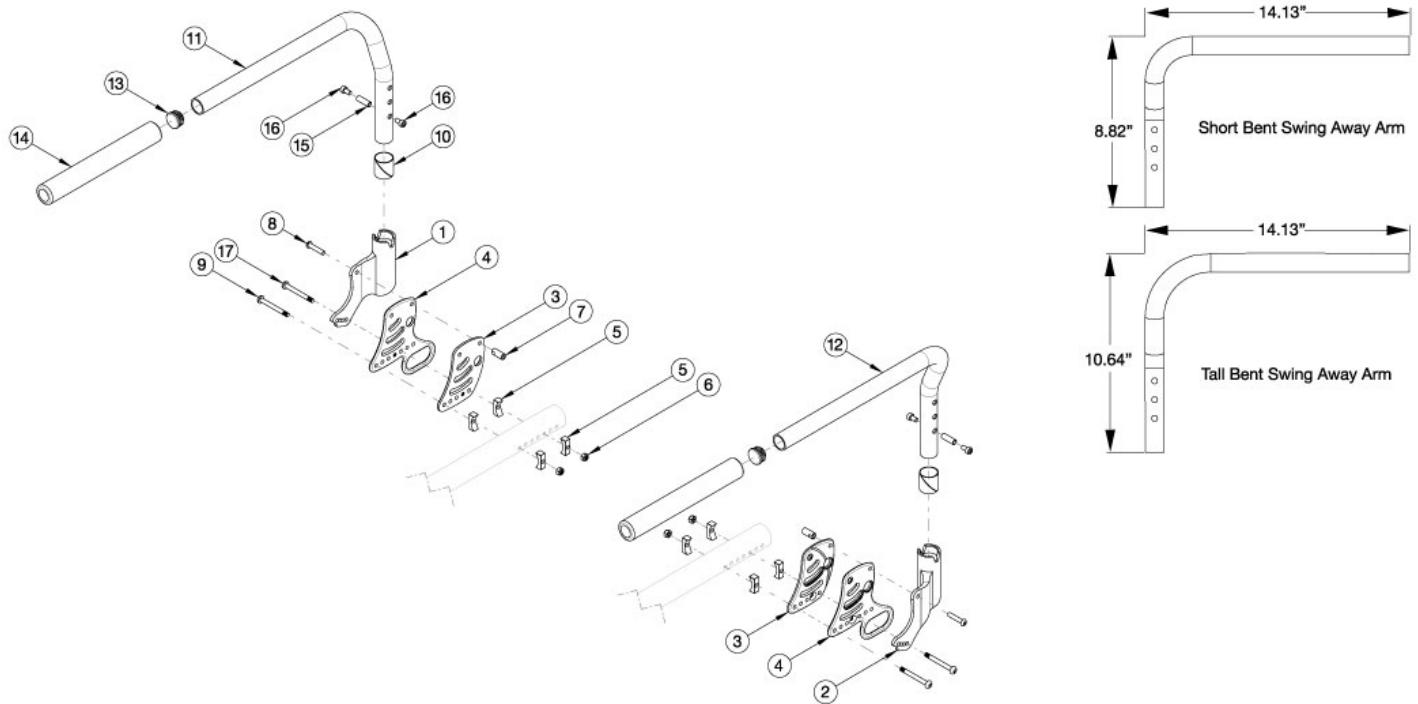

Rogue2 Armrest - Swing Away

When to use Short vs. Tall Swing Away Arms: 20" Wheel: Rear Seat Height = 12.5" use Tall // Rear Seat Height = 13" or greater use Short 22" Wheel: Rear Seat Height = 13.5-14.5" use Tall // Rear Seat Height = 15" or greater use Short 24" Wheel: Rear Seat Height = 14.5-16.5" use Tall // Rear Seat Height = 17" or greater use Short 25" Wheel: Rear Seat Height = 14.5-17.7" use Tall // Rear Seat Height = 18" or greater use Short 26" Wheel: Rear Seat Height = 15.5-18.5" use Tall // Rear Seat Height = 19" or greater use Short

Item Number	Part Number	Description	Quantity
1, 6, 8 - 10, 11a, 13 - 17	117134	Short Swing Away Arm with Receiver Assembly Right, Rogue	1
2, 6, 8, 10, 12a, 13 - 17	117135	Short Swing Away Arm with Receiver Assembly Left, Rogue	1
1 - 2, 6, 8, 10, 11a, 12a, 13 - 17	117136	Short Swing Away Arm with Receiver Assembly PAIR, Rogue	1
1, 6, 8, 10, 11b, 13 - 17	117137	Tall Swing Away Arm with Receiver Assembly Right, Rogue	1
2, 6, 8, 10, 12b, 13 - 17	117138	Tall Swing Away Arm with Receiver Assembly Left, Rogue	1
1 - 2, 6, 8, 10, 11b, 12b, 13 - 17	117139	Tall Swing Away Arm with Receiver Assembly PAIR, Rogue	1
1, 6, 8, 10, 17	117140	Swing Away Arm Receiver Assembly Right, Rogue	1
2, 6, 8, 10, 17	117141	Swing Away Arm Receiver Assembly Left, Rogue	1
11a, 13 - 16	108166	Short Swing Away Arm Right, Ethos / Rogue	1
12a, 13 - 16	108167	Short Swing Away Arm Left, Ethos / Rogue	1