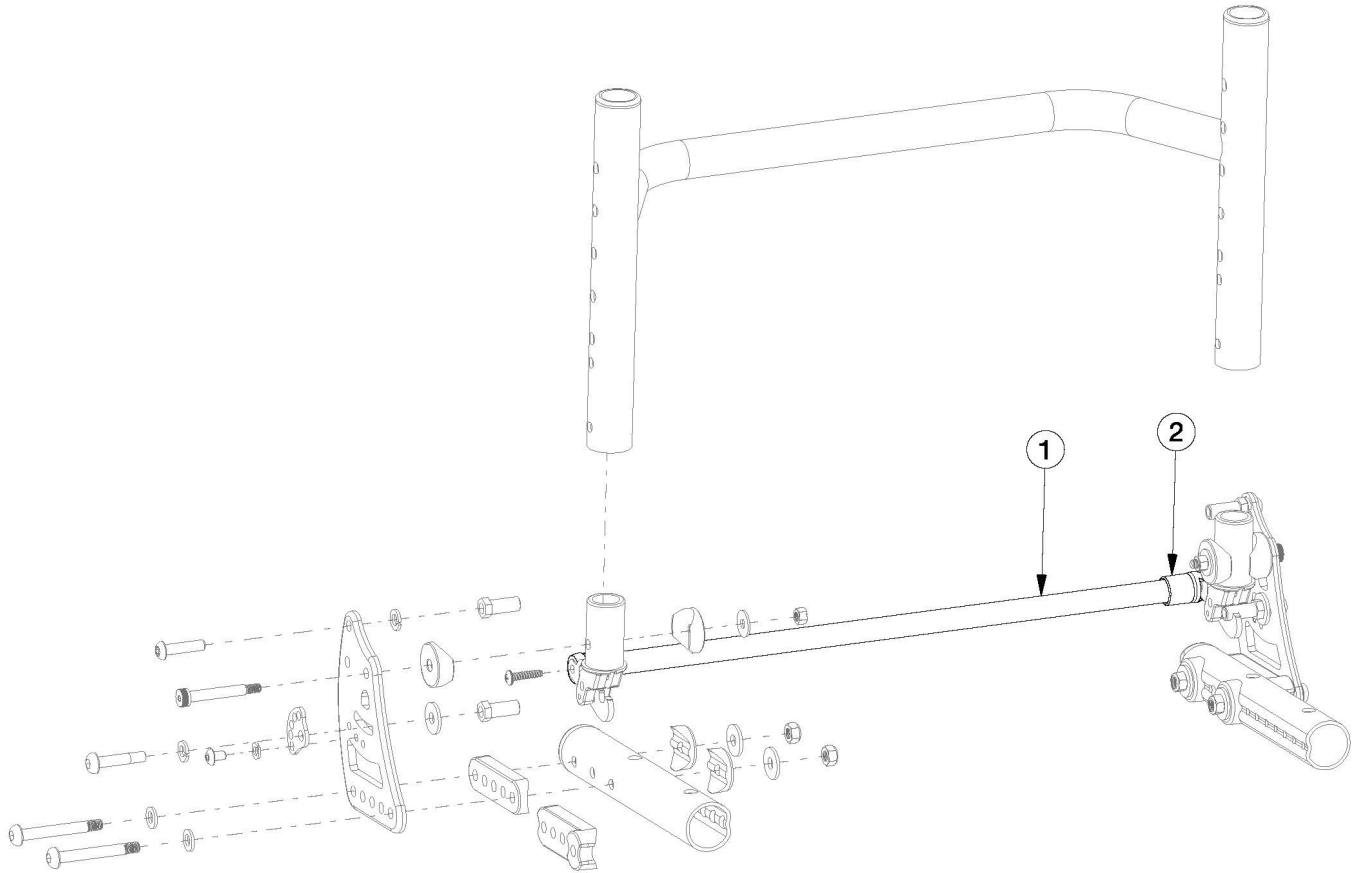

(Discontinued 1) Ethos Backrest Mount and Hardware - Growth

Color Anodizing Samples

Matte Finish	
Code	Color Name
CGM	Charcoal Gray
EGM	Emerald Green
GGM	Graphite Gray*
IBM	Iridescent Burgundy
INM	Iridescent Navy
AGM	Military Green**
RRM	Retro Red
RBM	Royal Blue
SBM	Shadow Black
SWM	Smooth White