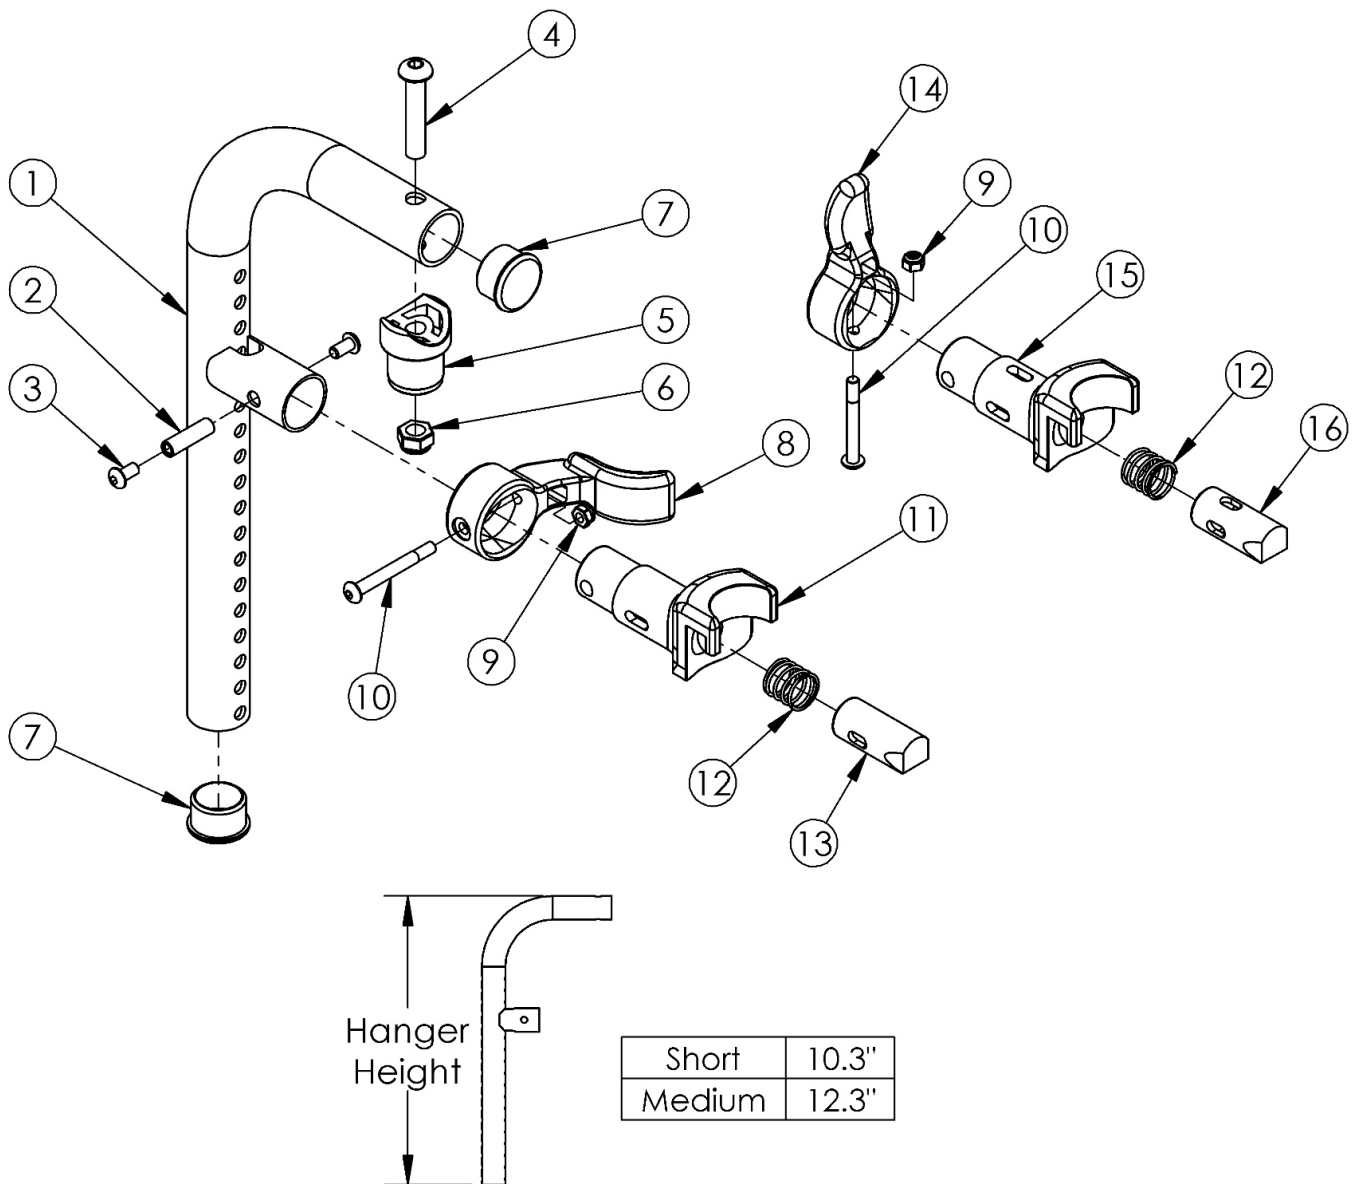

Catalyst E Hangers - 90 Degree Front Mount

If hangers were omitted, then latch blocks need to be ordered with hangers.

Item Number	Part Number	Description	Quantity	Retail
1a, 2-7, 9, 10, 12, 14-16	504653_ _ _	Hanger Assm 90 Front Mount Medium 4-Way - In-Line	1	\$219.39 - \$315.49
1b, 2-7, 9, 10, 12, 14-16	504651_ _ _	Hanger Assm 90 Front Mount Short 4-Way - In-Line	1	\$219.39 - \$315.49
1a, 2-7, 9, 10, 12, 14-16	504675_ _ _	Hanger Assm 90 Front Mount Medium 4-Way - Out Left	1	\$219.39 - \$315.49
1a, 2-7, 9, 10, 12, 14-16	504676_ _ _	Hanger Assm 90 Front Mount Medium 4-Way - Out Right	1	\$219.39 - \$315.49