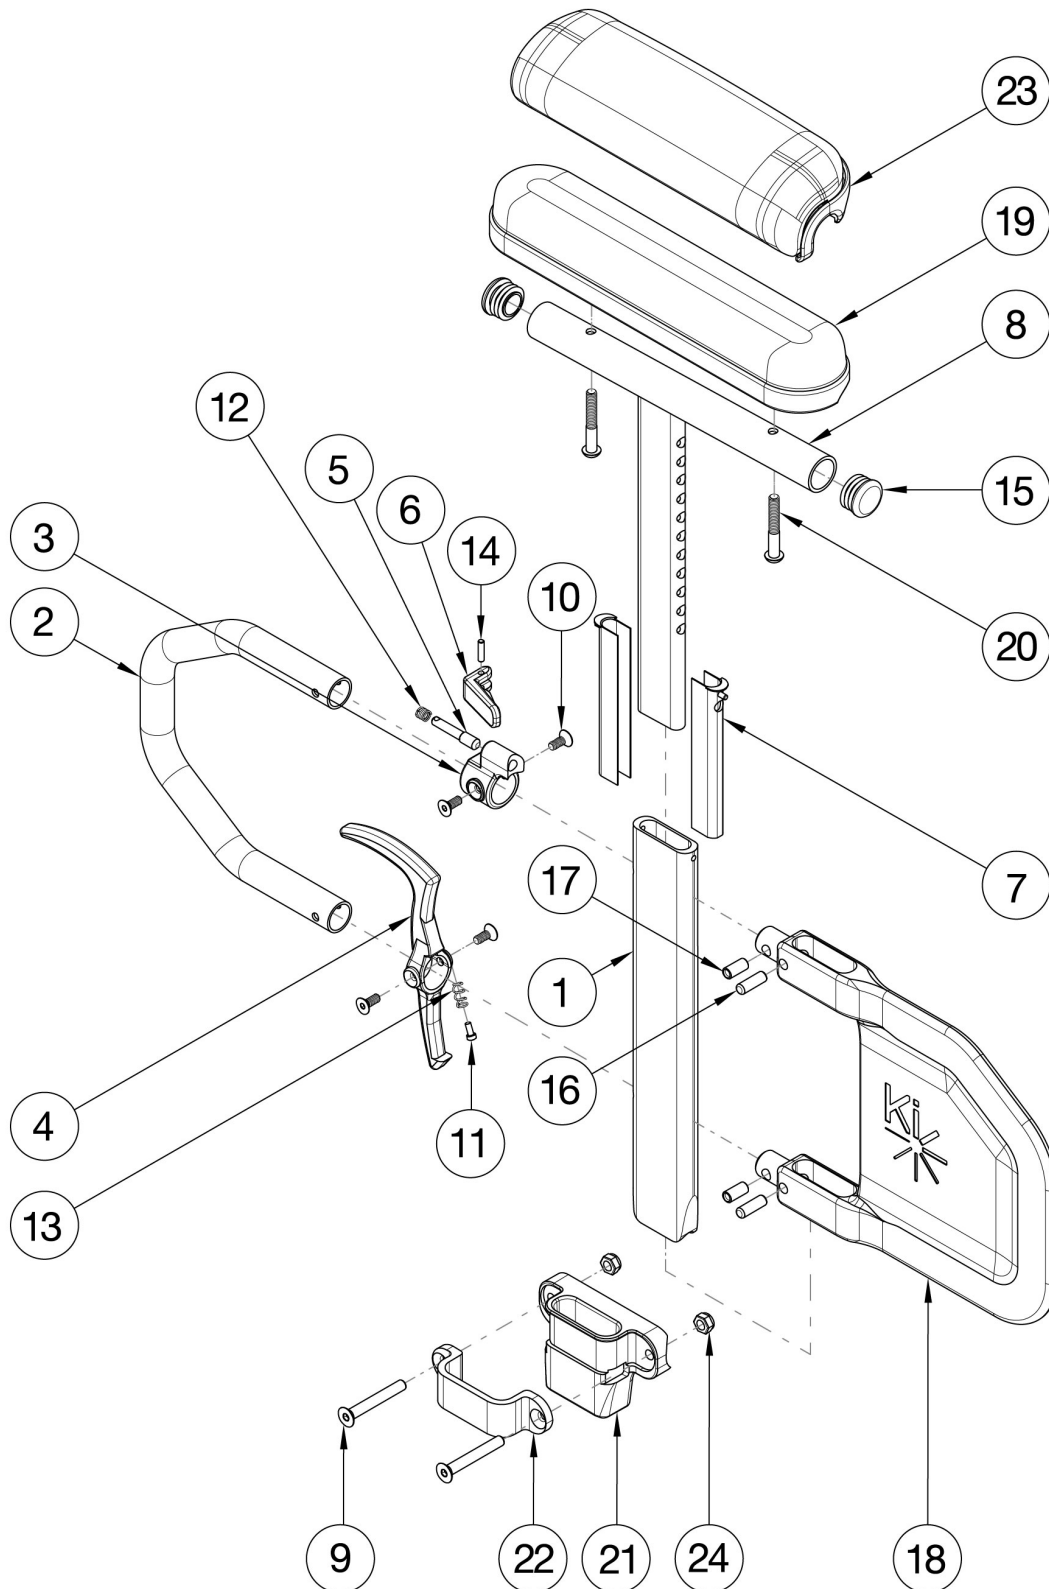

# Rogue XP / Little Wave XP Tall Height Adjustable T-Arm

Height Adjustable Tall T-Arms cannot be retrofitted.

Item Number	Part Number	Description	Quantity
1-7, 8a, 10-18, 19b, 20a	116162	Height Adjustable Tall T-Arm Assembly w/Short Side Shield and Std Pad Desk	1
1-7, 8b, 10-18, 19a, 20a	116164	Height Adjustable Tall T-Arm Assembly w/Short Side Shield and Std Pad Full	1
1-7, 8a, 10-18, 20b, 23b	116166	Height Adjustable Tall T-Arm Assembly w/Short Side Shield and Waterfall Pad Desk	1
1-7, 8b, 10-18, 20b, 23a	116168	Height Adjustable Tall T-Arm Assembly w/Short Side Shield and Waterfall Pad Full	1
1-7, 8a, 10-18, 19b, 20a	116163	Height Adjustable Tall T-Arm Assembly w/Short Side Shield and Std Pad Desk, Pair	1
1-7, 8b, 10-18, 19a, 20a	116165	Height Adjustable Tall T-Arm Assembly w/Short Side Shield and Std Pad Full, Pair	1
1-7, 8a, 10-18, 20b, 23b	116167	Height Adjustable Tall T-Arm Assembly w/Short Side Shield and Waterfall Pad Desk, Pair	1
1-7, 8b, 10-18, 20b, 23a	116169	Height Adjustable Tall T-Arm Assembly w/Short Side Shield and Waterfall Pad Full, Pair	1
1-7, 8a, 9-18, 19b, 21, 20a, 22, 24	116180	Height Adj Tall T-Arm Assm w/ Short Side Shield and Std Pad Desk, 1-3/8" Receiver, RG ALX/RG/LW XP, Pair	1
1-7, 8b, 9-18, 19a, 21, 20a, 22, 24	116181	Height Adj Tall T-Arm Assm w/ Short Side Shield and Std Pad Full, 1-3/8" Receiver, RG ALX/RG/LW XP, Pair	1
1-7, 8a, 9-18, 20b, 21, 22, 23b, 24	116182	Height Adj Tall T-Arm Assm w/ Short Side Shield and Waterfall Pad Desk, 1-3/8" Receiver, RG ALX/RG/LW XP	1
1-7, 8b, 9-18, 20b, 21, 22, 23a, 24	116183	Height Adj Tall T-Arm Assm w/ Short Side Shield and Waterfall Pad Full, 1-3/8" Receiver, RG ALX/RG/LW XP	1
1-7, 8a, 9-18, 19b, 21, 20a, 22, 24	116178	Height Adj Tall T-Arm Assm w/ Short Side Shield and Std Pad Desk, 1-3/8" Receiver, RG ALX/RG/LW XP	1
1-7, 8b, 9-18, 19a, 21, 20a, 22, 24	116179	Height Adj Tall T-Arm Assm w/ Short Side Shield and Std Pad Full, 1-3/8" Receiver, RG ALX/RG/LW XP	1
1-7, 8a, 9-18, 20b, 21, 22, 23b, 24	116184	Height Adj Tall T-Arm Assm w/ Short Side Shield and Waterfall Pad Desk, 1-3/8" Receiver, RG ALX/RG/LW XP, Pair	1
1-7, 8b, 9-18, 20b, 21, 22, 23a, 24	116185	Height Adj Tall T-Arm Assm w/ Short Side Shield and Waterfall Pad Full, 1-3/8" Receiver, RG ALX/RG/LW XP, Pair	1
3, 5, 6, 10, 12, 14	116378	Height Adjustable Tall T-Arm Upper Latch Assembly	1
4, 10, 11, 13	116375	Height Adjustable Tall T-Arm Release Lever Assembly	1
9, 21, 22, 24	501731	Height Adj T-Arm Receiver Assembly 1-3/8", RG ALX/LW XP	1
16-18	116377	Height Adjustable Tall T-Arm Short Shield Assembly	1
1-7, 10-14, 16-18	114150	Height Adjustable T-Arm Short Lower Assembly, Tall <i>Does not include t-arm upper, arm pad or arm pad screws</i>	1
1-7, 8a, 10-18	114432	Height Adjustable T-Arm Short Side Shield, Desk, Tall	1