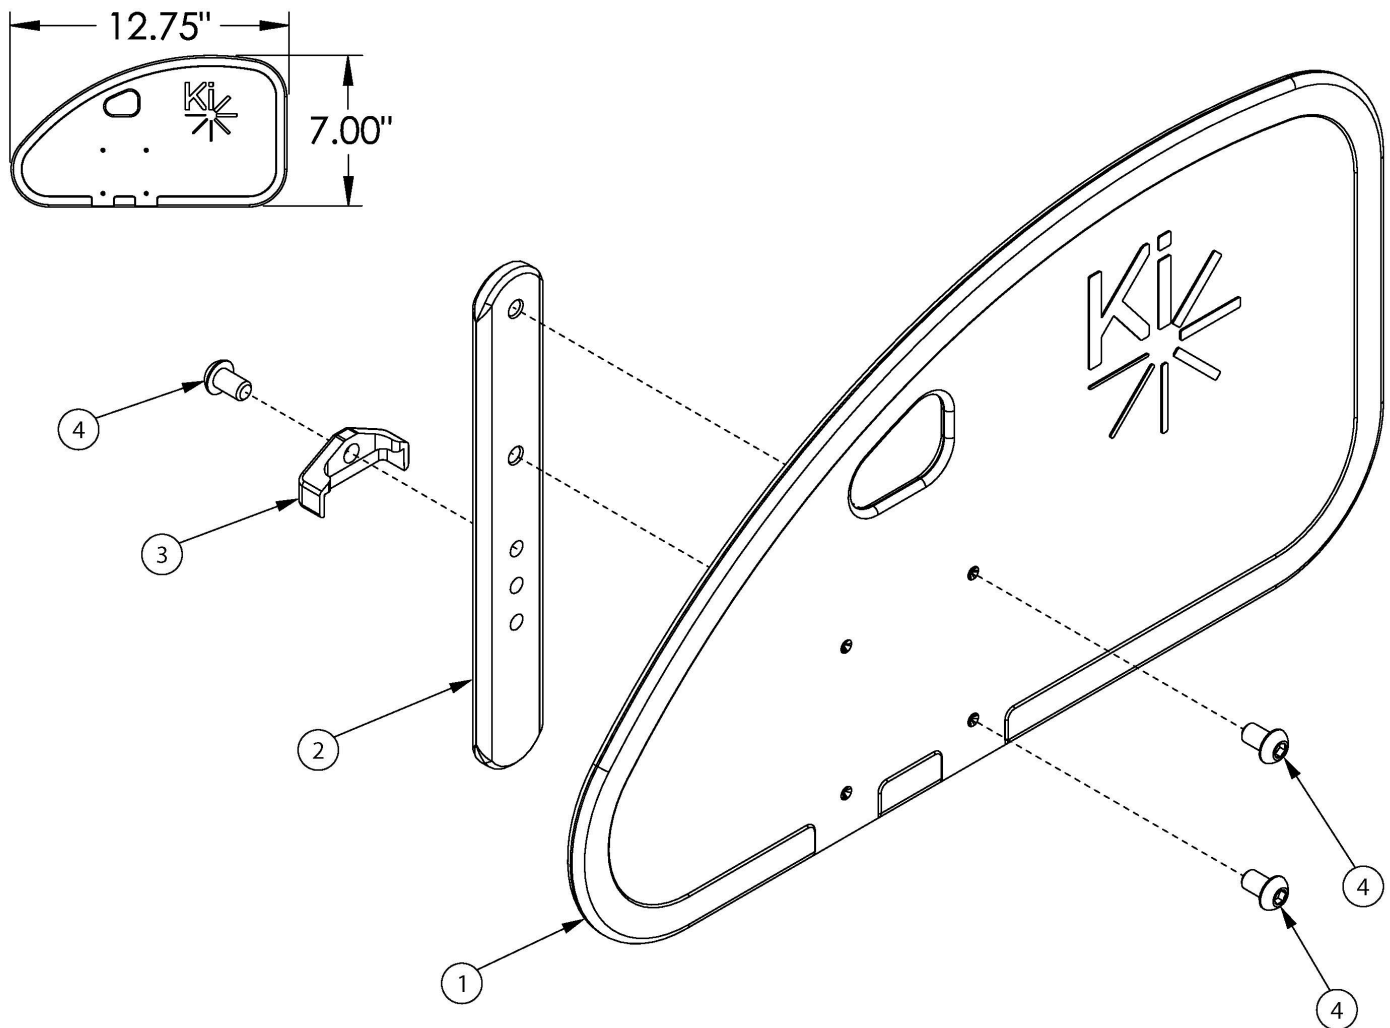

Rogue Side Guards - Removable Adult Composite

If retrofitting, side guard receivers may be required

Item Number	Part Number	Description	Quantity	Retail
1-4	112578	Side Guard Assembly, Rear Drilled, Left <i>Used on all configurations of rigid chairs.</i>	1	\$82.33
1-4	112579	Side Guard Assembly, Rear Drilled, Right <i>Used on all configurations of rigid chairs.</i>	1	\$82.33
1-4	112580	Side Guard Assembly, Rear Drilled, PAIR <i>Used on all configurations of rigid chairs.</i>	1	\$164.67
1	112574	Side Guard Panel Rear Drilled	1	\$22.76
2	000140	Side Guard Post	1	\$25.03
3	001342	Side Guard Post Stop	1	\$21.87

Item Number	Part Number	Description	Quantity	Retail
4	101184	M6 x 10 BTN SHCS BLKZC w/Patch	3	\$1.58