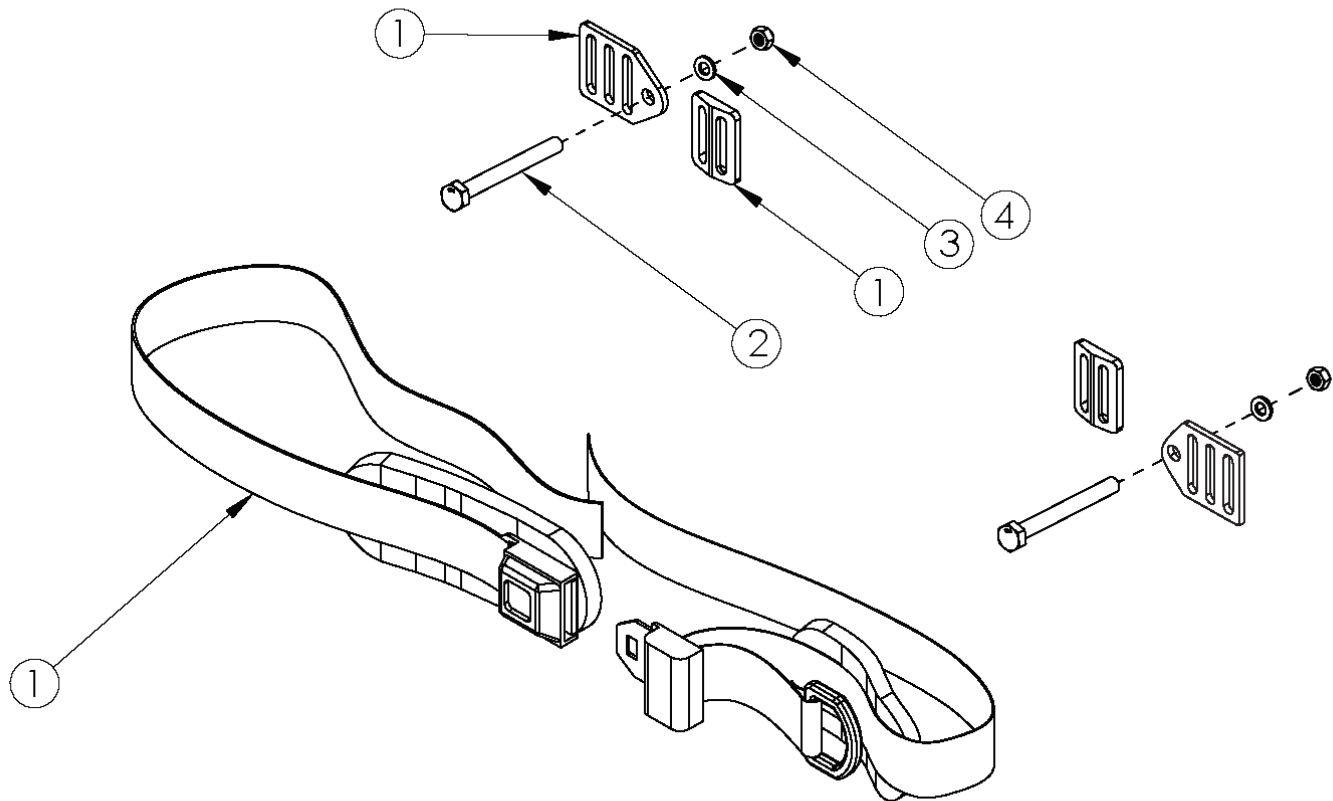

1.5" Padded Auto Buckle Pelvic Positioning Belt

Item Number	Part Number	Description	Quantity
1, 2a, 3, 4	111396	Belt Pelvic Positioning 1.5" Auto Buckle Padded 56", Catalyst/Spark	1
1, 2b, 3, 4	111397	Belt Pelvic Positioning 1.5" Auto Buckle Padded 56", Focus	1
1, 2c, 3, 4	111398	Belt Pelvic Positioning 1.5" Auto Buckle Padded 56", RG ALX/Rogue/LW XP	1
1, 2d, 3, 4	111399	Belt Pelvic Positioning 1.5" Auto Buckle Padded 56", CliK/Ethos	1
1, 2e, 3, 4	111400	Belt Pelvic Positioning 1.5" Auto Buckle Padded 56", Flip/Liberty	1
1	100958	Belt Pelvic Positioning 1.5" Auto Buckle Padded 56"	1
2a	100681	M6 x 40 CLS8.8 DIN931 HHCS ZC <i>Used on Catalyst and Spark</i>	2
2b	101125	M6 x 55 BTN SHCS BLKZC <i>Used on Focus</i>	2

Item Number	Part Number	Description	Quantity
2c	101781	M6 x 50mm Partial Thread BHCS Blk ZC <i>Used on Tsunami, Rogue and Rogue XP</i>	2
2d	100670	M6 x 45 BTN SHCS BLK ZC <i>Used on Clik and Ethos</i>	2
2e	101811	M6 x 35 BHCS Blk Zn <i>Used on Flip and Liberty</i>	2
3	100746	M6 Flat Washer Blk Zn	2
4	100658	M6 Nylock Nut Blk Zn	2