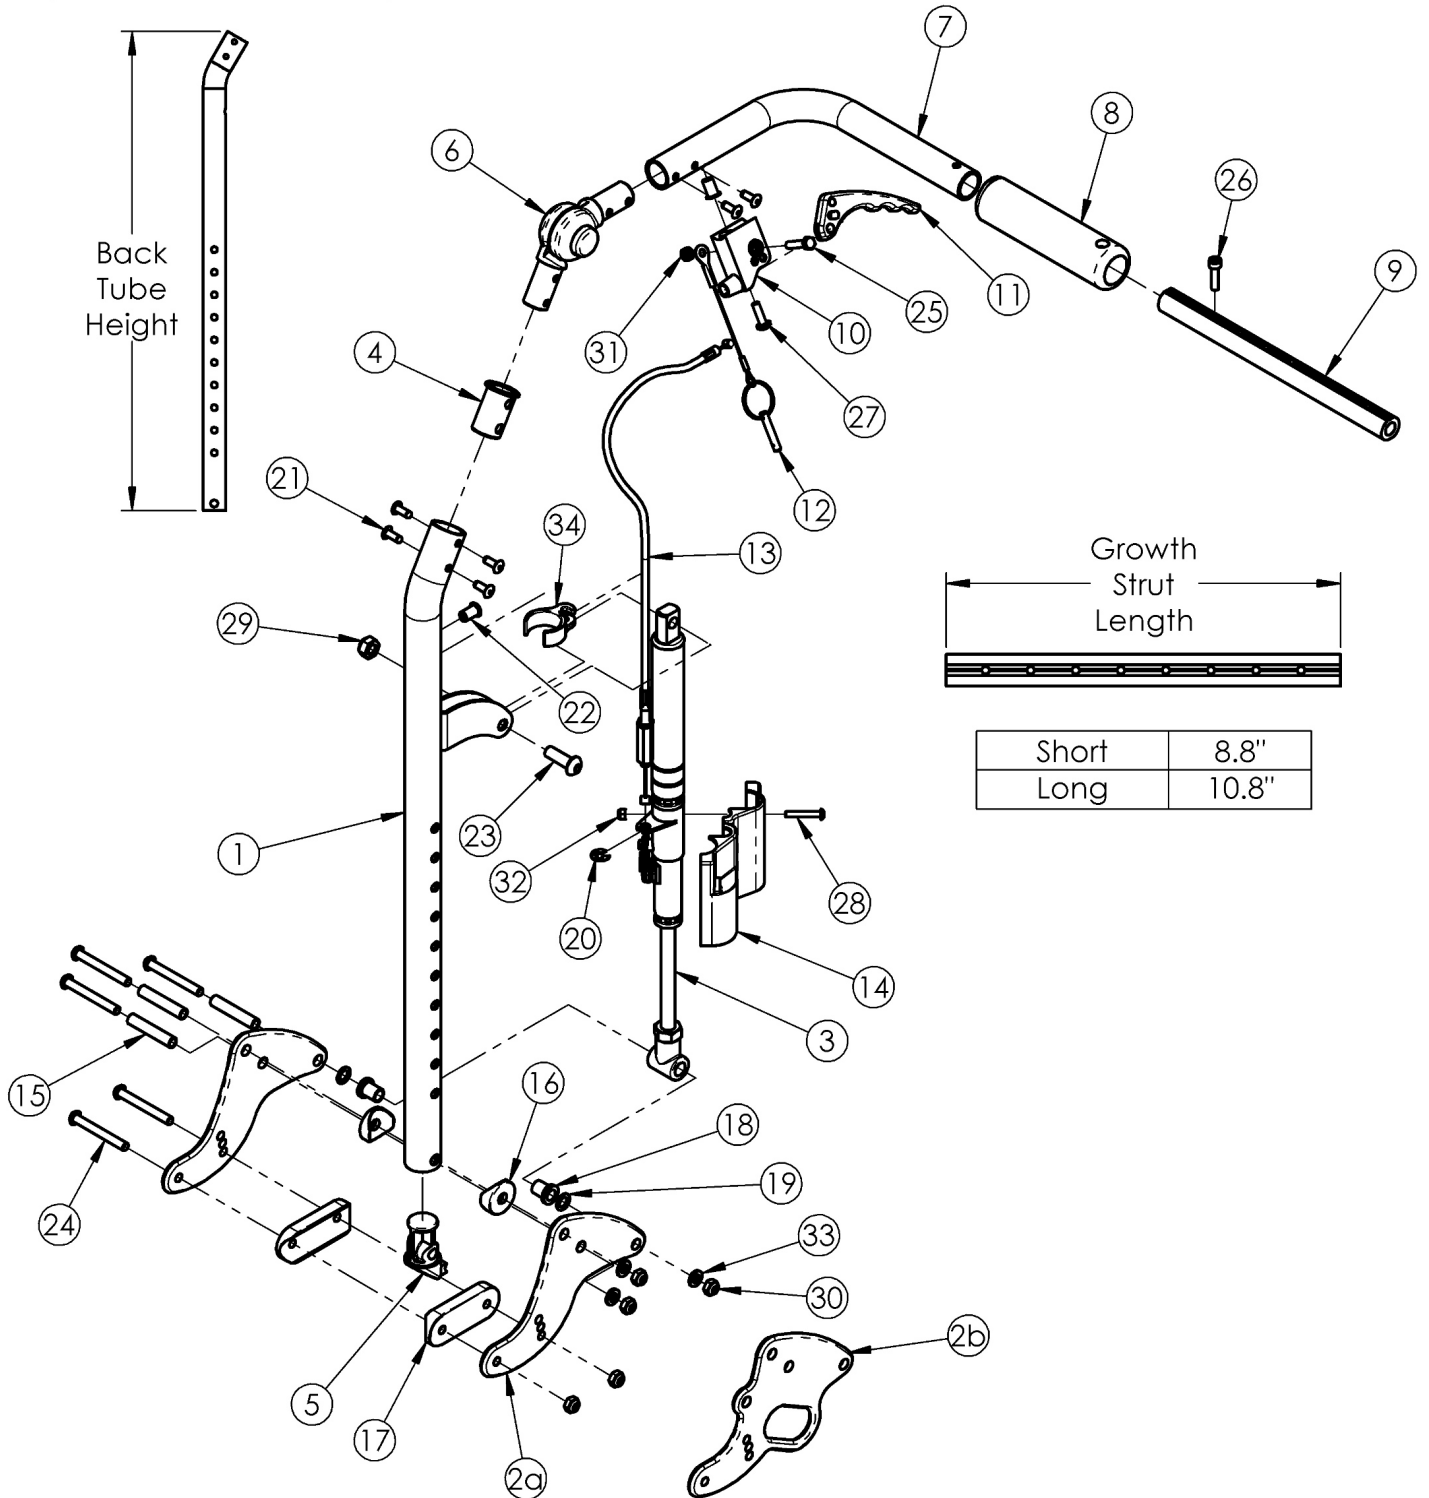

# (Discontinued 1) Focus CR Reclining Backrest

Short	21.2"
Tall	25.2"

Short	8.8"
Long	10.8"

If changing from another style backrest and the hand tilt is present, a new Hand Tilt Cable/Trigger Kit may be required. <p>  
Used on chairs with serial numbers prior to FCR0026599 and FCHD002333.

Item Number	Part Number	Description	Quantity	Retail
2a, 15, 16, 17, 18, 19, 24, 30, 33	505857	Reclining Backrest Hardware Assembly (One Side), Std Focus	1	\$174.68
2b, 15, 16, 17, 18, 19, 24, 30, 33	505858	Reclining Backrest Hardware Assembly (One Side), Transit Focus	1	\$358.49
2a	001262	Back Plate, Recline Tilt	2	\$62.54
2b	001263	Back Plate, Recline, Transit Tilt	2	\$154.44
3a	001264	Gas Spring Lock 92mm 20kg, Left (Standard Weight Capacity)	1	\$152.19
3b	001265	Gas Spring Lock 92mm 20kg, Right (Standard Weight Capacity)	1	\$152.19
3c	001375	Gas Spring Lock 92mm 40kg, Left (Heavy Duty)	1	\$152.19
3d	001376	Gas Spring Lock 92mm 40kg, Right (Heavy Duty)	1	\$152.19
5	001267	Plug, Back Tube, Lower, Recline	1	\$2.20
9a	002578	Growth Strut, Stroller, Short <i>Used on chairs 14"-17" wide</i>	1	\$25.72
9b	002579	Growth Strut, Stroller, Long <i>Used on chairs 18"-22" wide</i>	1	\$28.14
10	003638	Trigger Mount, No Lockout	1	\$3.15
11	001123	Trigger Horizontal	1	\$7.86
12	001124	Pin with Lanyard	1	\$18.90
13a	001268	Cable, Recline, Short	1	\$92.95
13b	001269	Cable, Recline, Long	1	\$94.44
14a	001298	Cover, Gas Spring, Left	1	\$3.97
14b	001299	Cover, Gas Spring, Right	1	\$3.97
15	001075	Stop Pin Backrest Tilt	3	\$6.74
16	001271	1" Saddle, .323 Hole	2	\$1.62
17	002594	Saddle, Dual, 1" OD X 1.75 SP	2	\$3.06
18	102081	Bushing Flange .319 IDx.394 OD	2	\$0.56
19	101861	Nylon Washer 5/16 x 1/2 x .03	2	\$0.53
20	101076	1/4" E Ring	1	\$1.58