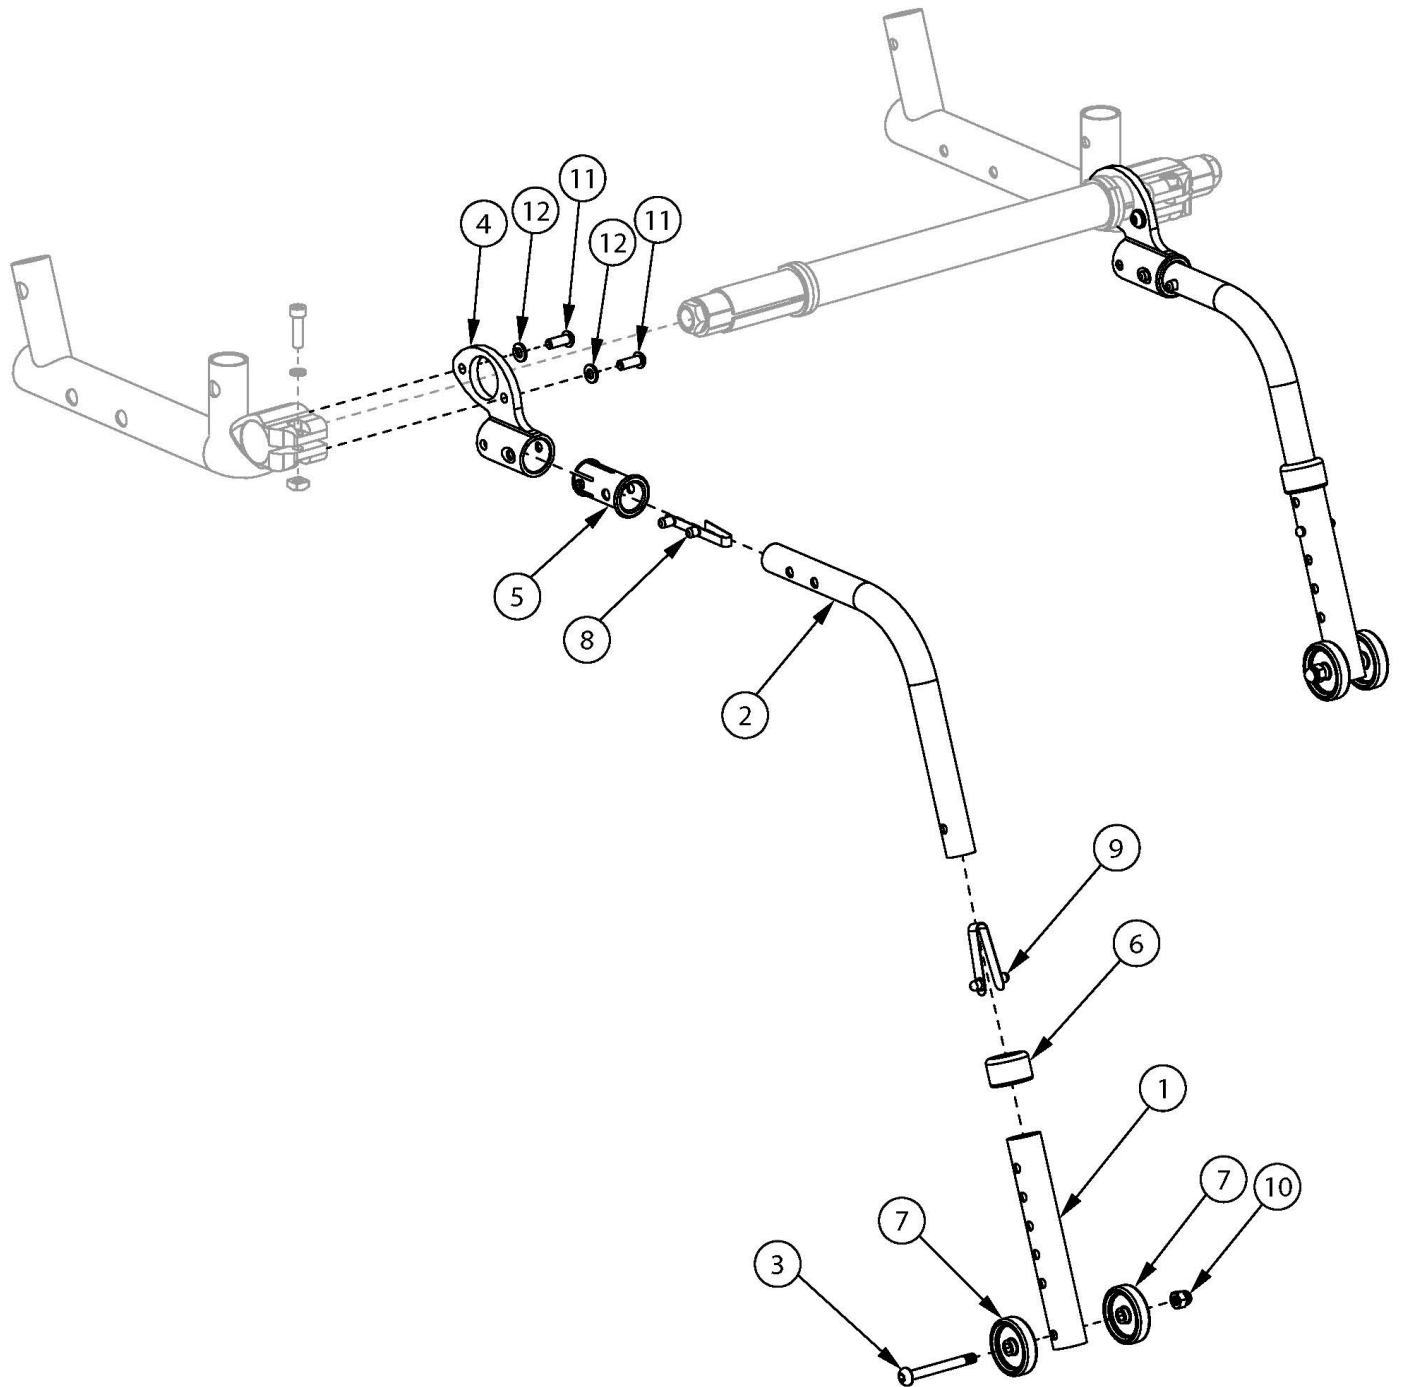

Ethos Rear Anti-Tip

Item Number	Part Number	Description	Quantity
1, 2a, 3-12	108105	Rear Anti-Tip with Receiver Retrofit Kit, 22"-25" Rear Wheel, Ethos <i>This kit contains a pair of rear Anti-Tips with receivers and attaching hardware</i>	1
1, 2b, 3-12	108106	Rear Anti-Tip with Receiver Retrofit Kit, 26" Rear Wheel, Ethos	1

Item Number	Part Number	Description	Quantity
		<i>This kit contains a pair of rear Anti-Tips with receivers and attaching hardware</i>	
1, 2a, 3, 6-10	108102	Anti-Tip Assembly 22"-25" Wheel, Ethos	2
1, 2b, 3, 6-10	108103	Anti-Tip Assembly 26" Wheel, Ethos	2
1, 3, 7, 10	004691	Anti-Tip Lower Assembly Rogue2 Ethos	2
4, 5, 11, 12	108104	Rear Anti-Tip Receiver Kit, Ethos	2
2a	000077	Anti Tip Tube Upper Medium <i>Commonly used with 22" - 25" rear wheels</i>	2
2b	000078	Anti Tip Tube Upper Long <i>Commonly used with 26" rear wheels</i>	2
4	003982	Standard Anti-Tip Receiver	2
5	004187	Standard Anti Tip Sleeve	2
6	004306	Anti-Tip Anti Rattle Bushing	2
8	100533	Detent Button	2
9	100534	Detent Button Lower	2
11	101721	M6 x 16 Btn SHCS w/ Patch	4
12	101835	M6 Lock Washer Blk Zn	4