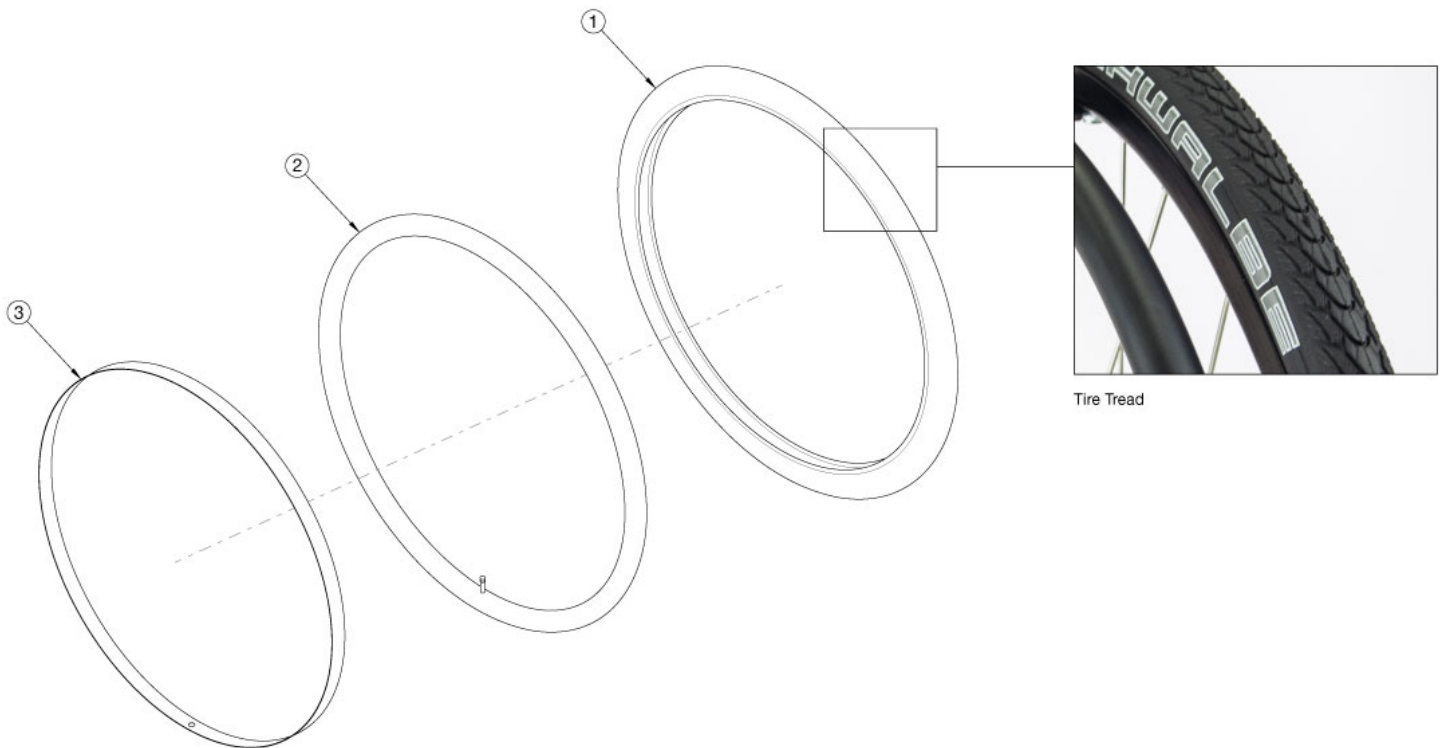

# Rogue XP Tires - Schwalbe Marathon

<p>

Please note tab mounted handrims must be installed prior to the tire being installed.

Item Number	Part Number	Description	Quantity	Retail
1a-3	110015	Tire 24" x 1" Schwalbe Marathon, Inner Tube and Rim Strip	1	\$127.96
1b-3	110016	Tire 25" x 1" Schwalbe Marathon, Inner Tube and Rim Strip	1	\$127.96
1a	100864	Tire 24" x 1" Schwalbe Marathon	1	\$110.31
1b	101357	Tire 25" x 1" Schwalbe Marathon	1	\$110.31

# Wheel & Tire Outside Diameter Measurement Reference

Size	Tire Description	Outside Diameter
18"	Street Pneumatic 1-3/8"	18.9
18"	Full Profile Poly 1-3/8"	18.5
18"	Pneumatic w/Airless Insert 1-3/8"	18.8
18"	Low Profile Poly 1"	17.7
20"	Street Pneumatic 1-3/8"	20.7
20"	Full Profile Poly 1-3/8"	20.2
20"	Pneumatic w/Airless Insert 1-3/8"	20.5
20"	Low Profile Poly 1"	19.3
20"	Sentinel Solid 1"	19.6
20"	High Pressure 1"	20.3
20"	SHOX	19.6
22"	Street Pneumatic 1-3/8"	22.5
22"	Full Profile Poly 1-3/8"	22.3
22"	Pneumatic w/Airless Insert 1-3/8"	22.4
22"	Low Profile Poly 1"	21.4
22"	Sentinel Solid 1"	21.9
22"	High Pressure 1"	22.3
22"	SHOX	22
22"	Mountain 2"	24.1
24"	Street Pneumatic 1-3/8"	24
24"	Full Profile Poly 1-3/8"	23.6
24"	Pneumatic w/Airless Insert 1-3/8"	23.9
24"	Schwalbe HS-127 1-3/8"	24
24"	Euro Trek Knobby 1-3/8"	24.1
24"	Low Profile Poly 1"	22.8
24"	Sentinel Solid 1"	23.3
24"	High Pressure 1"	23.6
24"	Schwalbe One 1"	23.8
24"	Schwalbe Marathon Plus EVO 1"	24
24"	SHOX	23.3
24"	Schwalbe Downtown 1"	23.6
24"	Mountain 2"	25.6
25"	Sentinel Solid 1"	24
25"	High Pressure 1"	24.3
25"	Schwalbe One 1"	24.3
25"	Schwalbe Marathon Plus EVO 1	24.4
25"	SHOX	24.1
25"	Mountain 2"	26
26"	Street Pneumatic 1-3/8"	26
26"	Full Profile Poly 1-3/8"	25.8
26"	Pneumatic w/Airless Insert 1-3/8"	25.8
26"	Sentinel Solid 1"	25.1
26"	High Pressure 1"	25.5
26"	Schwalbe Marathon Plus EVO 1"	25.9
26"	SHOX	25.3